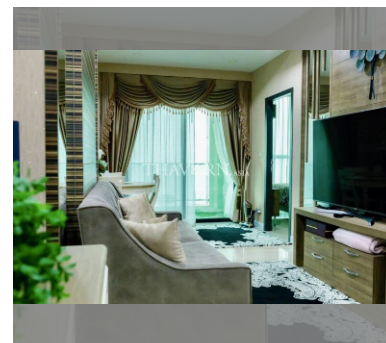

Condo for sale 2 bedroom 52 m² in Dusit Grand Condo View, Pattaya

฿ 4,800,000

UNIT PARAMETERS:

UID	FS-240601
quota	foreign quota
type	2 bedroom
size	52m²
floor	16
view	sea view
quality	not chosen
transfer fee payer	Seller 50/Buyer 50

PROJECT PARAMETERS:

district	Jomtien
buildings	1
floors	36
built in	2014
maintenance	฿ 24,960/year

FACILITIES:

General information: highrise, meters to beach: 300, underground parking, open parking.

Swimming pool: swimming pool, kids pool, waterfall, jacuzzi.

Health zone: gym.

Other: reception, CCTV, security, minimart, laundry.