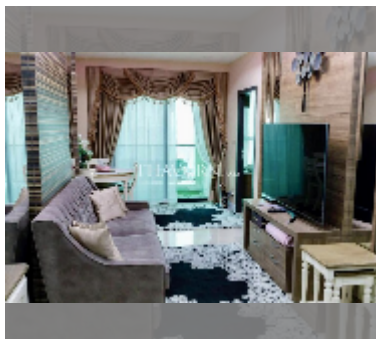

Condo for sale 2 bedroom 52 m² in Dusit Grand Condo View, Pattaya

฿ 4,800,000

UNIT PARAMETERS:

UID	FS-240601
quota	foreign quota
type	2 bedroom
size	52m²
floor	16
view	sea view
quality	good
equipment: furniture, air conditioner, television, washing-machine, refrigerator	

PROJECT PARAMETERS:

district	Jomtien
buildings	1
floors	36
built in	2016
maintenance	฿ 24,960/year

FACILITIES:

General information: highrise, meters to beach: 300, underground parking, open parking.

Swimming pool: swimming pool, kids pool, waterfall, jacuzzi.

Health zone: gym.

Other: reception, CCTV, security, minimart, laundry.