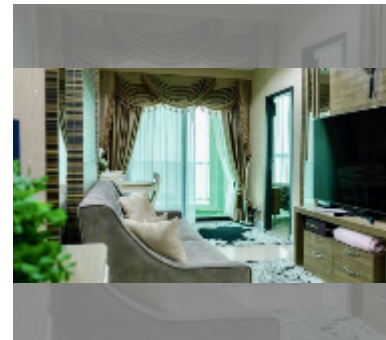

Condo for sale 2 bedroom 52 m² in Dusit Grand Condo View, Pattaya

฿ 4,800,000

UNIT PARAMETERS:

UID	FS-240601
quota	foreign quota
type	2 bedroom
size	52m²
floor	16
view	sea view
quality	good
equipment: furniture, air conditioner, television, washing-machine, refrigerator	

PROJECT PARAMETERS:

district	Jomtien
buildings	1
floors	36
built in	2016
maintenance	฿ 24,960/year

FACILITIES:

General information: highrise, meters to beach: 300, underground parking, open parking.

Swimming pool: swimming pool, kids pool, waterfall, jacuzzi.

Health zone: gym.

Other: reception, CCTV, security, minimart, laundry.