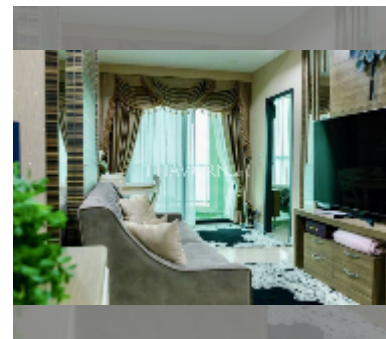

Condo for sale 2 bedroom 52 m² in Dusit Grand Condo View, Pattaya

฿ 4,800,000

UNIT PARAMETERS:

UID	FS-240601
quota	foreign quota
type	2 bedroom
size	52m²
floor	16
view	sea view
quality	good
equipment: furniture, air conditioner, television, washing-machine, refrigerator	

PROJECT PARAMETERS:

district	Jomtien
buildings	1
floors	36
built in	2016
maintenance	฿ 24,960/year

FACILITIES:

General information: highrise, meters to beach: 300, underground parking, open parking.

Swimming pool: swimming pool, kids pool, waterfall, jacuzzi.

Health zone: gym.

Other: reception, CCTV, security, minimart, laundry.