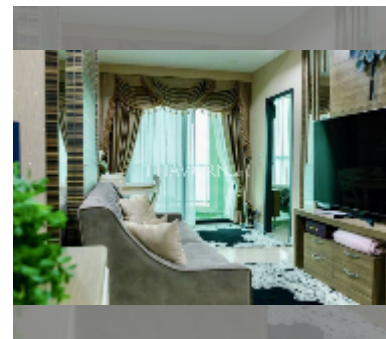

## Condo for sale 2 bedroom 52 m<sup>2</sup> in Dusit Grand Condo View, Pattaya

**฿ 4,800,000**

**UNIT PARAMETERS:**

UID	FS-240601
quota	foreign quota
type	2 bedroom
size	52m <sup>2</sup>
floor	16
view	sea view
quality	good
equipment: furniture, air conditioner, television, washing-machine, refrigerator	

Swimming pool: swimming pool, kids pool, waterfall, jacuzzi.

Health zone: gym.

Other: reception, CCTV, security, minimart, laundry.

details