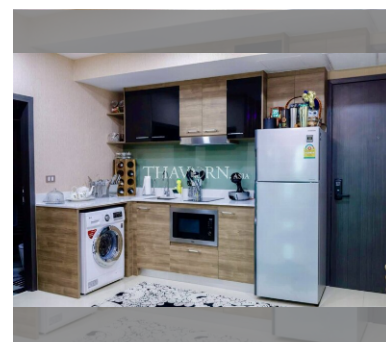

Condo for sale 2 bedroom 52 m² in Dusit Grand Condo View, Pattaya

฿ 4,800,000

UNIT PARAMETERS:

UID	FS-240601
quota	foreign quota
type	2 bedroom
size	52m²
floor	16
view	sea view
quality	not chosen
transfer fee payer	Seller 50/Buyer 50

PROJECT PARAMETERS:

district	Jomtien
buildings	1
floors	36
built in	2014
maintenance	฿ 24,960/year

FACILITIES:

General information: highrise, meters to beach: 300, underground parking, open parking.

Swimming pool: swimming pool, kids pool, waterfall, jacuzzi.

Health zone: gym.

Other: reception, CCTV, security, minimart, laundry.