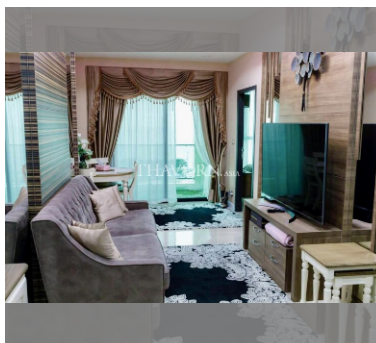

Condo for sale 2 bedroom 52 m² in Dusit Grand Condo View, Pattaya

฿ 4,800,000

UNIT PARAMETERS:

UID	FS-240601
quota	foreign quota
type	2 bedroom
size	52m²
floor	16
view	sea view
quality	not chosen
transfer fee payer	Seller 50/Buyer 50

PROJECT PARAMETERS:

district	Jomtien
buildings	1
floors	36
built in	2014
maintenance	฿ 24,960/year

FACILITIES:

General information: highrise, meters to beach: 300, underground parking, open parking.

Swimming pool: swimming pool, kids pool, waterfall, jacuzzi.

Health zone: gym.

Other: reception, CCTV, security, minimart, laundry.