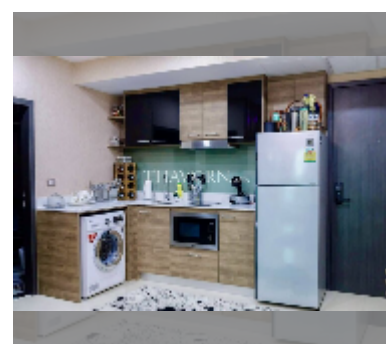

Condo for sale 2 bedroom 52 m² in Dusit Grand Condo View, Pattaya

฿ 4,800,000

UNIT PARAMETERS:

UID	FS-240601
quota	foreign quota
type	2 bedroom
size	52m²
floor	16
view	sea view
quality	good
equipment: furniture, air conditioner, television, washing-machine, refrigerator	

PROJECT PARAMETERS:

district	Jomtien
buildings	1
floors	36
built in	2016
maintenance	฿ 24,960/year

FACILITIES:

General information: highrise, meters to beach: 300, underground parking, open parking.

Swimming pool: swimming pool, kids pool, waterfall, jacuzzi.

Health zone: gym.

Other: reception, CCTV, security, minimart, laundry.