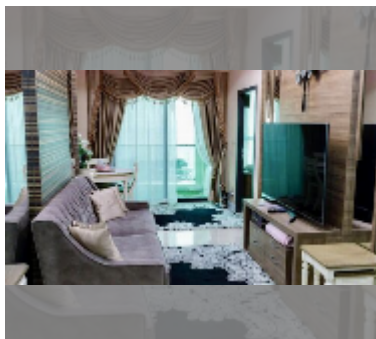

Condo for sale 2 bedroom 52 m² in Dusit Grand Condo View, Pattaya

฿ 4,800,000

UNIT PARAMETERS:

UID	FS-240601
quota	foreign quota
type	2 bedroom
size	52m²
floor	16
view	sea view
quality	good
equipment: furniture, air conditioner, television, washing-machine, refrigerator	

PROJECT PARAMETERS:

district	Jomtien
buildings	1
floors	36
built in	2016
maintenance	฿ 24,960/year

FACILITIES:

General information: highrise, meters to beach: 300, underground parking, open parking.

Swimming pool: swimming pool, kids pool, waterfall, jacuzzi.

Health zone: gym.

Other: reception, CCTV, security, minimart, laundry.