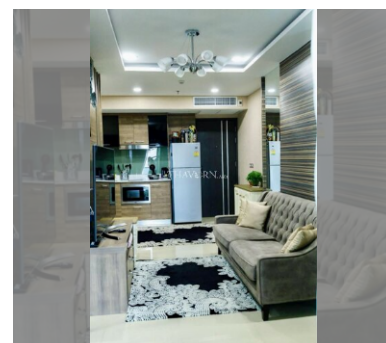

Condo for sale 2 bedroom 52 m² in Dusit Grand Condo View, Pattaya

฿ 4,800,000

UNIT PARAMETERS:

UID	FS-240601
quota	foreign quota
type	2 bedroom
size	52m²
floor	16
view	sea view
quality	not chosen
transfer fee payer	Seller 50/Buyer 50

PROJECT PARAMETERS:

district	Jomtien
buildings	1
floors	36
built in	2014
maintenance	฿ 24,960/year

FACILITIES:

General information: highrise, meters to beach: 300, underground parking, open parking.

Swimming pool: swimming pool, kids pool, waterfall, jacuzzi.

Health zone: gym.

Other: reception, CCTV, security, minimart, laundry.