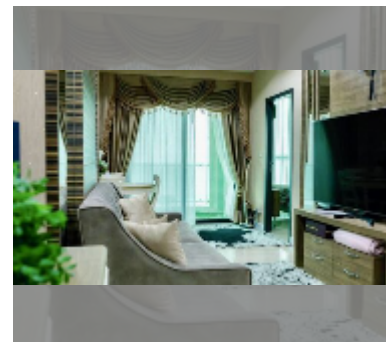

Condo for sale 2 bedroom 52 m² in Dusit Grand Condo View, Pattaya

฿ 4,800,000

UNIT PARAMETERS:

UID	FS-240601
quota	foreign quota
type	2 bedroom
size	52m²
floor	16
view	sea view
quality	good
equipment: furniture, air conditioner, television, washing-machine, refrigerator	

PROJECT PARAMETERS:

district	Jomtien
buildings	1
floors	36
built in	2016
maintenance	฿ 24,960/year

FACILITIES:

General information: highrise, meters to beach: 300, underground parking, open parking.

Swimming pool: swimming pool, kids pool, waterfall, jacuzzi.

Health zone: gym.

Other: reception, CCTV, security, minimart, laundry.