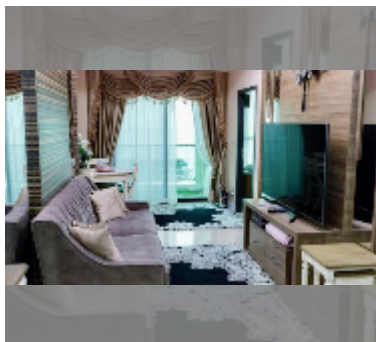

Condo for sale 2 bedroom 52 m² in Dusit Grand Condo View, Pattaya

฿ 4,800,000

UNIT PARAMETERS:

UID	FS-240601
quota	foreign quota
type	2 bedroom
size	52m²
floor	16
view	sea view
quality	good
equipment: furniture, air conditioner, television, washing-machine, refrigerator	

PROJECT PARAMETERS:

district	Jomtien
buildings	1
floors	36
built in	2016
maintenance	฿ 24,960/year

FACILITIES:

General information: highrise, meters to beach: 300, underground parking, open parking.

Swimming pool: swimming pool, kids pool, waterfall, jacuzzi.

Health zone: gym.

Other: reception, CCTV, security, minimart, laundry.