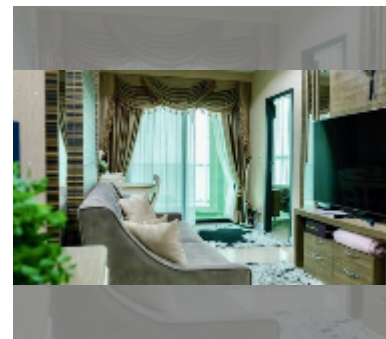

Condo for sale 2 bedroom 52 m² in Dusit Grand Condo View, Pattaya

฿ 4,800,000

UNIT PARAMETERS:

UID	FS-240601
quota	foreign quota
type	2 bedroom
size	52m²
floor	16
view	sea view
quality	good
equipment: furniture, air conditioner, television, washing-machine, refrigerator	

PROJECT PARAMETERS:

district	Jomtien
buildings	1
floors	36
built in	2016
maintenance	฿ 24,960/year

FACILITIES:

General information: highrise, meters to beach: 300, underground parking, open parking.

Swimming pool: swimming pool, kids pool, waterfall, jacuzzi.

Health zone: gym.

Other: reception, CCTV, security, minimart, laundry.