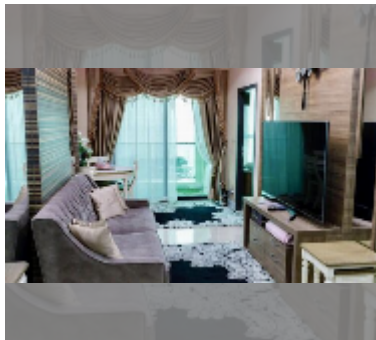

## Condo for sale 2 bedroom 52 m<sup>2</sup> in Dusit Grand Condo View, Pattaya

**฿ 4,800,000**

**UNIT PARAMETERS:**

UID	FS-240601
quota	foreign quota
type	2 bedroom
size	52m <sup>2</sup>
floor	16
view	sea view
quality	good
equipment: furniture, air conditioner, television, washing-machine, refrigerator	

Swimming pool: swimming pool, kids pool, waterfall, jacuzzi.

Health zone: gym.

Other: reception, CCTV, security, minimart, laundry.

[details](#)