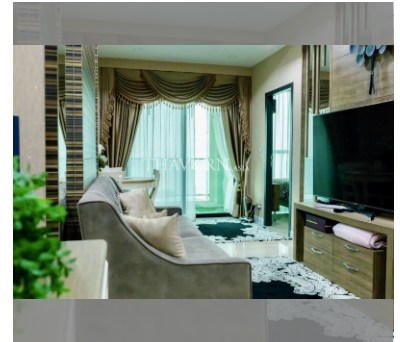

Condo for sale 2 bedroom 52 m² in Dusit Grand Condo View, Pattaya

฿ 4,920,000

UNIT PARAMETERS:

UID	FS-240601
quota	foreign quota
type	2 bedroom
size	52m²
floor	16
view	sea view
quality	not chosen
transfer fee payer	Seller 50/Buyer 50

PROJECT PARAMETERS:

district	Jomtien
buildings	1
floors	36
built in	2014
maintenance	฿ 24,960/year

FACILITIES:

General information: highrise, meters to beach: 300, underground parking, open parking.

Swimming pool: swimming pool, kids pool, waterfall, jacuzzi.

Health zone: gym.

Other: reception, CCTV, security, minimart, laundry.