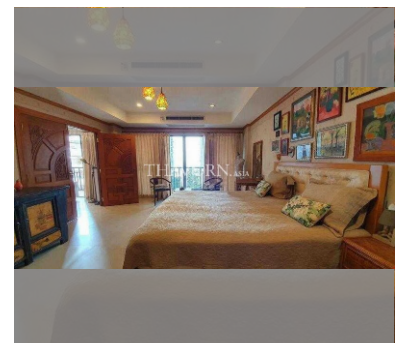

Condo for sale 1 bedroom 95 m² in Nova Mirage, Pattaya

฿ 4,600,000

UNIT PARAMETERS:

UID	FS-240600
quota	foreign quota
type	1 bedroom
size	95m²
floor	6
view	sea view
quality	not chosen
transfer fee payer	Seller50/Buyer50

PROJECT PARAMETERS:

district	Wongamat
buildings	3
floors	8
built in	2007
maintenance	฿ 34,200/year

FACILITIES:

General information: resort, meters to beach: 50, minutes to beach: 3, open parking.

Swimming pool: swimming pool, kids pool.

Chill zone: garden.

Health zone: gym.

Other: games room, CCTV, security, minimart.