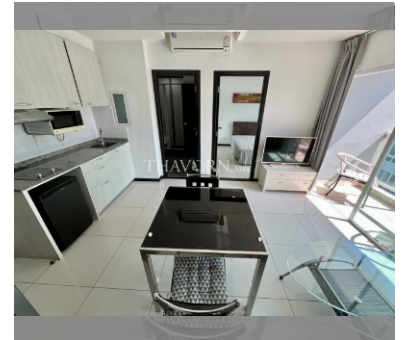

Condo for sale 1 bedroom 35 m² in Siam Oriental Garden 2, Pattaya

฿ 1,750,000

UNIT PARAMETERS:

UID	FS-240595
quota	foreign quota
type	1 bedroom
size	35m²
floor	5
view	city view
quality	not chosen
transfer fee payer	Seller 50/ Buyer 50

PROJECT PARAMETERS:

district	Pratumnak
buildings	1
floors	8
built in	2014
maintenance	฿ 14,700/year

FACILITIES:

General information: boutique, pets are allowed, covered parking.

Swimming pool: swimming pool.

Other: CCTV, security, minimart, laundry.