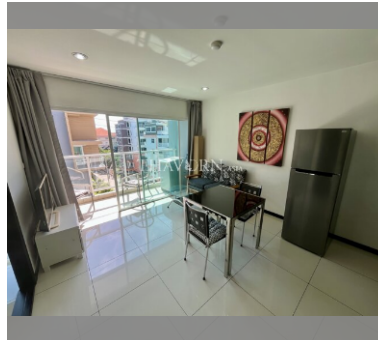

Condo for sale 1 bedroom 35 m² in Siam Oriental Garden 2, Pattaya

฿ 1,750,000

UNIT PARAMETERS:

UID	FS-240595
quota	foreign quota
type	1 bedroom
size	35m²
floor	5
view	city view
quality	not chosen
transfer fee payer	Seller 50/ Buyer 50

PROJECT PARAMETERS:

district	Pratumnak
buildings	1
floors	8
built in	2014
maintenance	฿ 14,700/year

FACILITIES:

General information: boutique, pets are allowed, covered parking.

Swimming pool: swimming pool.

Other: CCTV, security, minimart, laundry.