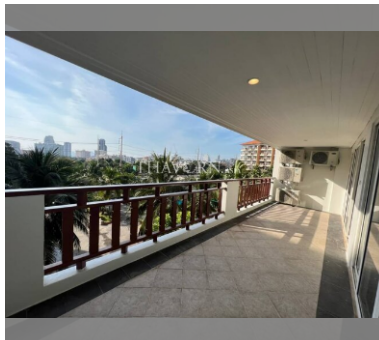

Condo for sale 2 bedroom 92.23 m² in Royal Hill Resort, Pattaya

฿ 4,500,000

UNIT PARAMETERS:

| | |
|---------|---------------------|
| UID | FS-240594 |
| quota | company ownership |
| type | 2 bedroom |
| size | 92.23m ² |
| floor | 3 |
| view | city view |
| quality | not chosen |

Swimming pool: swimming pool, kids pool, sunbathing area.

Chill zone: chill zone, garden.

Health zone: gym.

Other: reception, lobby, kids playgarden, CCTV, security, minimart, laundry.

details