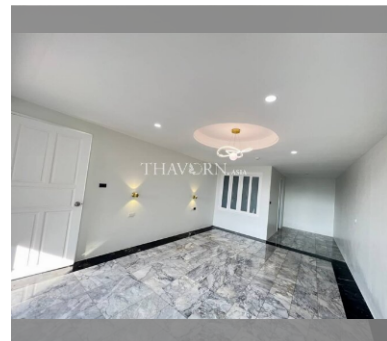

Condo for sale 2 bedroom 92.23 m² in Royal Hill Resort, Pattaya

฿ 4,500,000

UNIT PARAMETERS:

UID	FS-240594
quota	company ownership
type	2 bedroom
size	92.23m²
floor	3
view	city view
quality	not chosen

PROJECT PARAMETERS:

district	Thappraya
buildings	3
floors	6
built in	2006

FACILITIES:

General information: resort, meters to beach: 700, minutes to beach: 5, shuttle bus, open parking, covered parking.

Swimming pool: swimming pool, kids pool, sunbathing area.

Chill zone: chill zone, garden.

Health zone: gym.

Other: reception, lobby, kids playgarden, CCTV, security, minimart, laundry.