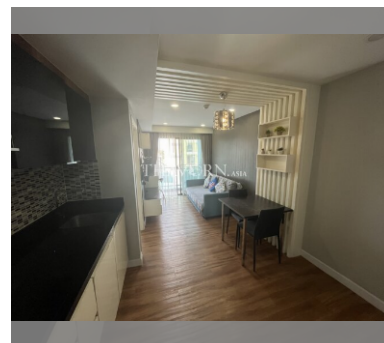

Condo for sale 1 bedroom 35 m² in Dusit Grand Park, Pattaya

฿ 2,000,000

UNIT PARAMETERS:

UID	FS-240593
quota	foreign quota
type	1 bedroom
size	35m²
floor	4
view	city view
quality	not chosen
transfer fee payer	Seller 50/ Buyer 50

PROJECT PARAMETERS:

district	Jomtien
buildings	6
floors	8
built in	2015
maintenance	฿ 14,700/year

FACILITIES:

General information: resort, meters to

beach: 500, minutes to beach: 10,

underground parking, open parking.

Swimming pool: swimming pool, kids pool, water slides, waterfall, jacuzzi.

Chill zone: chill zone, garden.

Health zone: gym, sauna.

Other: lobby, clubhouse, CCTV, security, room service.