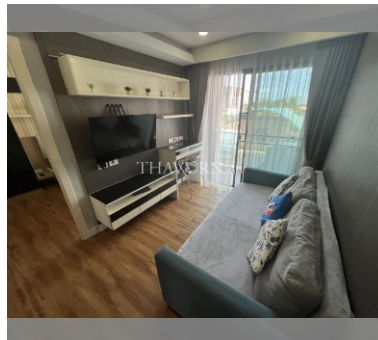

Condo for sale 1 bedroom 35 m² in Dusit Grand Park, Pattaya

฿ 2,050,000

UNIT PARAMETERS:

UID	FS-240593
quota	foreign quota
type	1 bedroom
size	35m ²
floor	4
view	city view
quality	not chosen
transfer fee payer	Seller 50/ Buyer 50

PROJECT PARAMETERS:

district	Jomtien
buildings	6
floors	8
built in	2015
maintenance	฿ 14,700/year

FACILITIES:

General information: resort, meters to

beach: 500, minutes to beach: 10,

underground parking, open parking.

Swimming pool: swimming pool, kids pool,

water slides, waterfall, jacuzzi.

Chill zone: chill zone, garden.

Health zone: gym, sauna.

Other: lobby, clubhouse, CCTV, security,

room service.

details