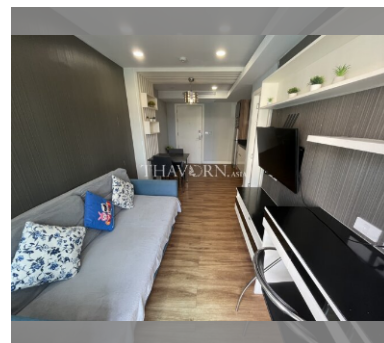

Condo for sale 1 bedroom 35 m² in Dusit Grand Park, Pattaya

฿ 2,000,000

UNIT PARAMETERS:

UID	FS-240593
quota	foreign quota
type	1 bedroom
size	35m²
floor	4
view	city view
quality	not chosen
transfer fee payer	Seller 50/ Buyer 50

PROJECT PARAMETERS:

district	Jomtien
buildings	6
floors	8
built in	2015
maintenance	฿ 14,700/year

FACILITIES:

General information: resort, meters to

beach: 500, minutes to beach: 10,

underground parking, open parking.

Swimming pool: swimming pool, kids pool, water slides, waterfall, jacuzzi.

Chill zone: chill zone, garden.

Health zone: gym, sauna.

Other: lobby, clubhouse, CCTV, security, room service.