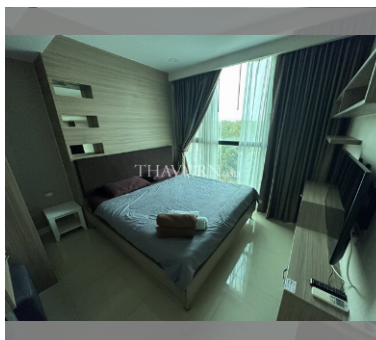

Condo for sale 1 bedroom 35 m² in Dusit Grand Condo View, Pattaya

฿ 2,150,000

UNIT PARAMETERS:

UID	FS-240592
quota	foreign quota
type	1 bedroom
size	35m²
floor	3
view	garden view
quality	not chosen
transfer fee payer	Seller 50/ Buyer 50

PROJECT PARAMETERS:

district	Jomtien
buildings	1
floors	36
built in	2014
maintenance	฿ 16,800/year

FACILITIES:

General information: highrise, meters to beach: 300, underground parking, open parking.

Swimming pool: swimming pool, kids pool, waterfall, jacuzzi.

Health zone: gym.

Other: reception, CCTV, security, minimart, laundry.