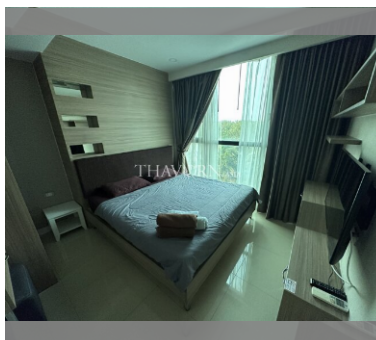

Condo for sale 1 bedroom 35 m² in Dusit Grand Condo View, Pattaya

฿ 2,150,000

UNIT PARAMETERS:

| | |
|--------------------|---------------------|
| UID | FS-240592 |
| quota | foreign quota |
| type | 1 bedroom |
| size | 35m ² |
| floor | 3 |
| view | garden view |
| quality | not chosen |
| transfer fee payer | Seller 50/ Buyer 50 |

PROJECT PARAMETERS:

| | |
|-------------|---------------|
| district | Jomtien |
| buildings | 1 |
| floors | 36 |
| built in | 2014 |
| maintenance | ฿ 16,800/year |

FACILITIES:

General information: highrise, meters to beach: 300, underground parking, open parking.

Swimming pool: swimming pool, kids pool, waterfall, jacuzzi.

Health zone: gym.

Other: reception, CCTV, security, minimart, laundry.

details