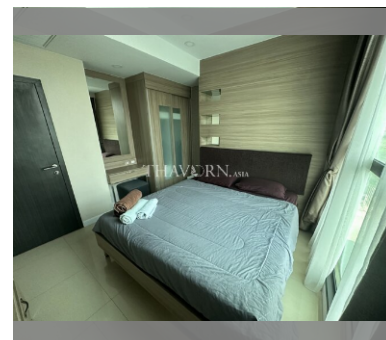

Condo for sale 1 bedroom 35 m² in Dusit Grand Condo View, Pattaya

฿ 2,150,000

UNIT PARAMETERS:

UID	FS-240592
quota	foreign quota
type	1 bedroom
size	35m²
floor	3
view	garden view
quality	not chosen
transfer fee payer	Seller 50/ Buyer 50

PROJECT PARAMETERS:

district	Jomtien
buildings	1
floors	36
built in	2014
maintenance	฿ 16,800/year

FACILITIES:

General information: highrise, meters to beach: 300, underground parking, open parking.

Swimming pool: swimming pool, kids pool, waterfall, jacuzzi.

Health zone: gym.

Other: reception, CCTV, security, minimart, laundry.