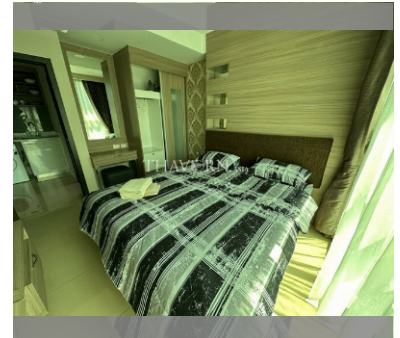

Condo for sale 1 bedroom 35 m² in Dusit Grand Condo View, Pattaya

฿ 2,150,000

UNIT PARAMETERS:

UID	FS-240591
quota	foreign quota
type	1 bedroom
size	35m²
floor	5
view	city view
quality	not chosen
transfer fee payer	Seller 50/ Buyer 50

PROJECT PARAMETERS:

district	Jomtien
buildings	1
floors	36
built in	2014
maintenance	฿ 16,800/year

FACILITIES:

General information: highrise, meters to beach: 300, underground parking, open parking.

Swimming pool: swimming pool, kids pool, waterfall, jacuzzi.

Health zone: gym.

Other: reception, CCTV, security, minimart, laundry.