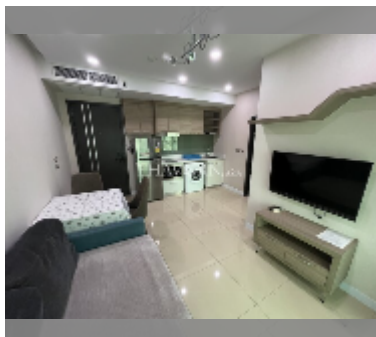

Condo for sale 1 bedroom 35 m² in Dusit Grand Condo View, Pattaya

฿ 2,400,000

UNIT PARAMETERS:

UID	FS-240591
quota	foreign quota
type	1 bedroom
size	35m²
floor	5
view	city view
quality	good
equipment: furniture, air conditioner, television, washing-machine, refrigerator	

PROJECT PARAMETERS:

district	Jomtien
buildings	1
floors	36
built in	2016
maintenance	฿ 16,800/year

FACILITIES:

General information: highrise, meters to beach: 300, underground parking, open parking.

Swimming pool: swimming pool, kids pool, waterfall, jacuzzi.

Health zone: gym.

Other: reception, CCTV, security, minimart, laundry.