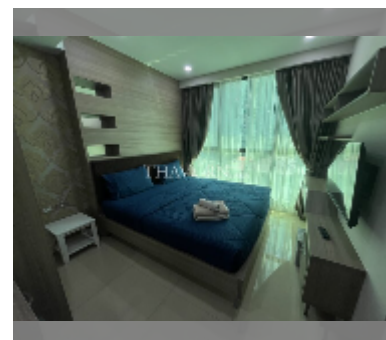

Condo for sale 1 bedroom 35 m² in Dusit Grand Condo View, Pattaya

฿ 2,400,000

UNIT PARAMETERS:

UID	FS-240591
quota	foreign quota
type	1 bedroom
size	35m²
floor	5
view	city view
quality	good
equipment: furniture, air conditioner, television, washing-machine, refrigerator	

PROJECT PARAMETERS:

district	Jomtien
buildings	1
floors	36
built in	2016
maintenance	฿ 16,800/year

FACILITIES:

General information: highrise, meters to beach: 300, underground parking, open parking.

Swimming pool: swimming pool, kids pool, waterfall, jacuzzi.

Health zone: gym.

Other: reception, CCTV, security, minimart, laundry.