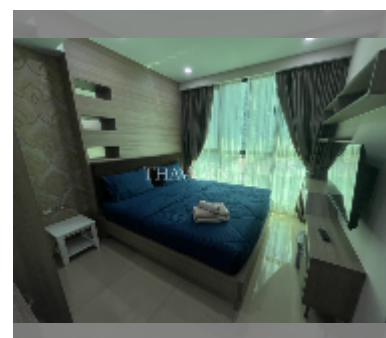

Condo for sale 1 bedroom 35 m² in Dusit Grand Condo View, Pattaya

฿ 2,400,000

UNIT PARAMETERS:

UID	FS-240591
quota	foreign quota
type	1 bedroom
size	35m²
floor	5
view	city view
quality	good
equipment: furniture, air conditioner, television, washing-machine, refrigerator	

PROJECT PARAMETERS:

district	Jomtien
buildings	1
floors	36
built in	2016
maintenance	฿ 16,800/year

FACILITIES:

General information: highrise, meters to beach: 300, underground parking, open parking.

Swimming pool: swimming pool, kids pool, waterfall, jacuzzi.

Health zone: gym.

Other: reception, CCTV, security, minimart, laundry.