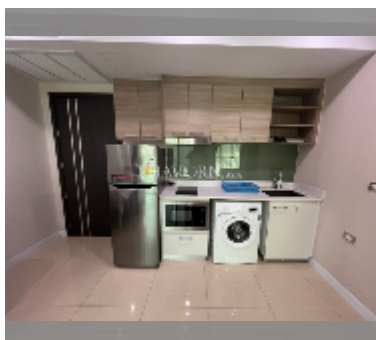

Condo for sale 1 bedroom 35 m² in Dusit Grand Condo View, Pattaya

฿ 2,400,000

UNIT PARAMETERS:

UID	FS-240591
quota	foreign quota
type	1 bedroom
size	35m²
floor	5
view	city view
quality	good
equipment: furniture, air conditioner, television, washing-machine, refrigerator	

PROJECT PARAMETERS:

district	Jomtien
buildings	1
floors	36
built in	2016
maintenance	฿ 16,800/year

FACILITIES:

General information: highrise, meters to beach: 300, underground parking, open parking.

Swimming pool: swimming pool, kids pool, waterfall, jacuzzi.

Health zone: gym.

Other: reception, CCTV, security, minimart, laundry.