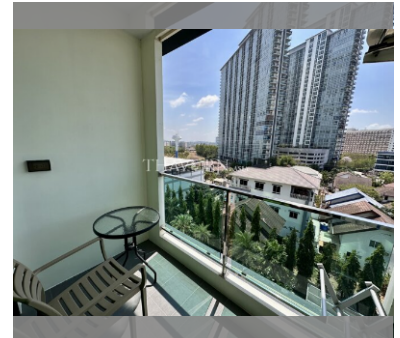

Condo for sale 1 bedroom 35 m² in Dusit Grand Condo View, Pattaya

฿ 2,150,000

UNIT PARAMETERS:

UID	FS-240591
quota	foreign quota
type	1 bedroom
size	35m²
floor	5
view	city view
quality	not chosen
transfer fee payer	Seller 50/ Buyer 50

PROJECT PARAMETERS:

district	Jomtien
buildings	1
floors	36
built in	2014
maintenance	฿ 16,800/year

FACILITIES:

General information: highrise, meters to beach: 300, underground parking, open parking.

Swimming pool: swimming pool, kids pool, waterfall, jacuzzi.

Health zone: gym.

Other: reception, CCTV, security, minimart, laundry.