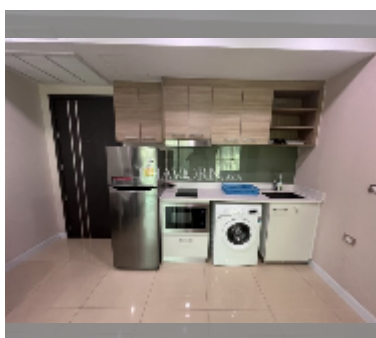

Condo for sale 1 bedroom 35 m² in Dusit Grand Condo View, Pattaya

฿ 2,400,000

UNIT PARAMETERS:

UID	FS-240591
quota	foreign quota
type	1 bedroom
size	35m²
floor	5
view	city view
quality	good
equipment: furniture, air conditioner, television, washing-machine, refrigerator	

PROJECT PARAMETERS:

district	Jomtien
buildings	1
floors	36
built in	2016
maintenance	฿ 16,800/year

FACILITIES:

General information: highrise, meters to beach: 300, underground parking, open parking.

Swimming pool: swimming pool, kids pool, waterfall, jacuzzi.

Health zone: gym.

Other: reception, CCTV, security, minimart, laundry.