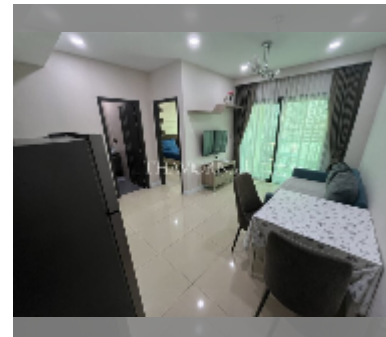

Condo for sale 1 bedroom 35 m² in Dusit Grand Condo View, Pattaya

฿ 2,400,000

UNIT PARAMETERS:

UID	FS-240591
quota	foreign quota
type	1 bedroom
size	35m²
floor	5
view	city view
quality	good
equipment: furniture, air conditioner, television, washing-machine, refrigerator	

PROJECT PARAMETERS:

district	Jomtien
buildings	1
floors	36
built in	2016
maintenance	฿ 16,800/year

FACILITIES:

General information: highrise, meters to beach: 300, underground parking, open parking.

Swimming pool: swimming pool, kids pool, waterfall, jacuzzi.

Health zone: gym.

Other: reception, CCTV, security, minimart, laundry.