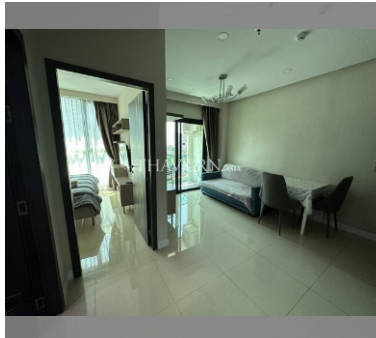

Condo for sale 1 bedroom 35 m² in Dusit Grand Condo View, Pattaya

฿ 2,150,000

UNIT PARAMETERS:

UID	FS-240591
quota	foreign quota
type	1 bedroom
size	35m²
floor	5
view	city view
quality	not chosen
transfer fee payer	Seller 50/ Buyer 50

PROJECT PARAMETERS:

district	Jomtien
buildings	1
floors	36
built in	2014
maintenance	฿ 16,800/year

FACILITIES:

General information: highrise, meters to beach: 300, underground parking, open parking.

Swimming pool: swimming pool, kids pool, waterfall, jacuzzi.

Health zone: gym.

Other: reception, CCTV, security, minimart, laundry.