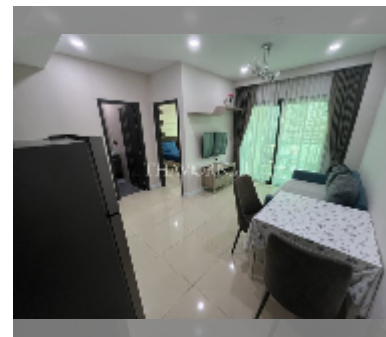

Condo for sale 1 bedroom 35 m² in Dusit Grand Condo View, Pattaya

฿ 2,400,000

UNIT PARAMETERS:

UID	FS-240591
quota	foreign quota
type	1 bedroom
size	35m²
floor	5
view	city view
quality	good
equipment: furniture, air conditioner, television, washing-machine, refrigerator	

PROJECT PARAMETERS:

district	Jomtien
buildings	1
floors	36
built in	2016
maintenance	฿ 16,800/year

FACILITIES:

General information: highrise, meters to beach: 300, underground parking, open parking.

Swimming pool: swimming pool, kids pool, waterfall, jacuzzi.

Health zone: gym.

Other: reception, CCTV, security, minimart, laundry.