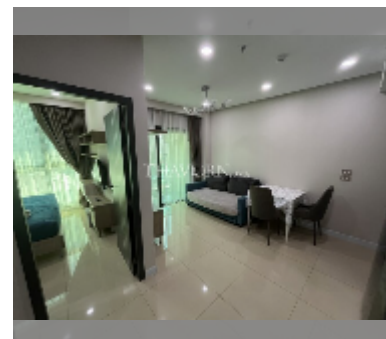

Condo for sale 1 bedroom 35 m² in Dusit Grand Condo View, Pattaya

฿ 2,400,000

UNIT PARAMETERS:

UID	FS-240591
quota	foreign quota
type	1 bedroom
size	35m ²
floor	5
view	city view
quality	good
equipment: furniture, air conditioner, television, washing-machine, refrigerator	

PROJECT PARAMETERS:

district	Jomtien
buildings	1
floors	36
built in	2016
maintenance	฿ 16,800/year

FACILITIES:

General information: highrise, meters to beach: 300, underground parking, open parking.

Swimming pool: swimming pool, kids pool, waterfall, jacuzzi.

Health zone: gym.

Other: reception, CCTV, security, minimart, laundry.

[details](#)