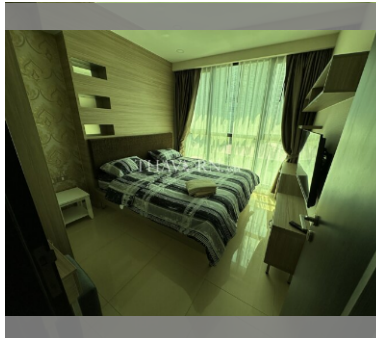

Condo for sale 1 bedroom 35 m² in Dusit Grand Condo View, Pattaya

฿ 2,150,000

UNIT PARAMETERS:

UID	FS-240591
quota	foreign quota
type	1 bedroom
size	35m²
floor	5
view	city view
quality	not chosen
transfer fee payer	Seller 50/ Buyer 50

PROJECT PARAMETERS:

district	Jomtien
buildings	1
floors	36
built in	2014
maintenance	฿ 16,800/year

FACILITIES:

General information: highrise, meters to beach: 300, underground parking, open parking.

Swimming pool: swimming pool, kids pool, waterfall, jacuzzi.

Health zone: gym.

Other: reception, CCTV, security, minimart, laundry.