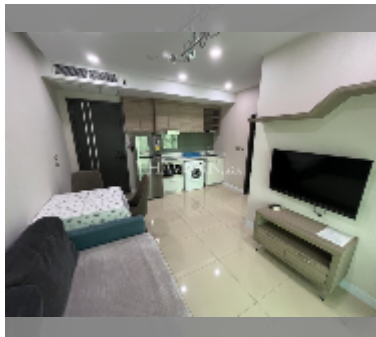

Condo for sale 1 bedroom 35 m² in Dusit Grand Condo View, Pattaya

฿ 2,400,000

UNIT PARAMETERS:

UID	FS-240591
quota	foreign quota
type	1 bedroom
size	35m²
floor	5
view	city view
quality	good
equipment: furniture, air conditioner, television, washing-machine, refrigerator	

PROJECT PARAMETERS:

district	Jomtien
buildings	1
floors	36
built in	2016
maintenance	฿ 16,800/year

FACILITIES:

General information: highrise, meters to beach: 300, underground parking, open parking.

Swimming pool: swimming pool, kids pool, waterfall, jacuzzi.

Health zone: gym.

Other: reception, CCTV, security, minimart, laundry.