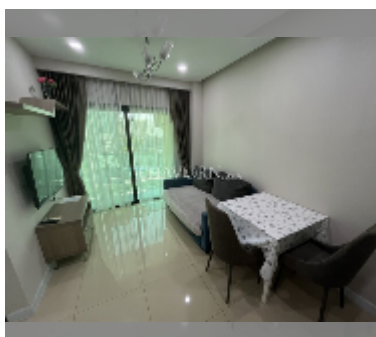

Condo for sale 1 bedroom 35 m² in Dusit Grand Condo View, Pattaya

฿ 2,400,000

UNIT PARAMETERS:

UID	FS-240591
quota	foreign quota
type	1 bedroom
size	35m²
floor	5
view	city view
quality	good
equipment: furniture, air conditioner, television, washing-machine, refrigerator	

PROJECT PARAMETERS:

district	Jomtien
buildings	1
floors	36
built in	2016
maintenance	฿ 16,800/year

FACILITIES:

General information: highrise, meters to beach: 300, underground parking, open parking.

Swimming pool: swimming pool, kids pool, waterfall, jacuzzi.

Health zone: gym.

Other: reception, CCTV, security, minimart, laundry.