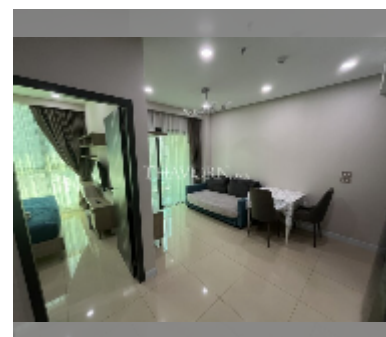

Condo for sale 1 bedroom 35 m² in Dusit Grand Condo View, Pattaya

฿ 2,400,000

UNIT PARAMETERS:

UID	FS-240591
quota	foreign quota
type	1 bedroom
size	35m ²
floor	5
view	city view
quality	good
equipment: furniture, air conditioner, television, washing-machine, refrigerator	

Health zone: gym.

Other: reception, CCTV, security, minimart, laundry.

[details](#)