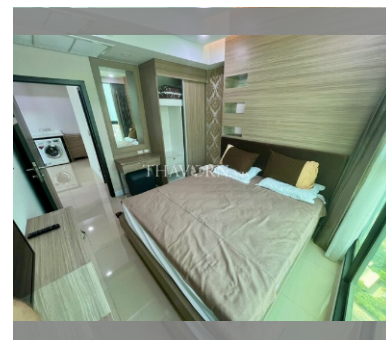

Condo for sale 1 bedroom 45 m² in Dusit Grand Condo View, Pattaya

฿ 3,800,000

UNIT PARAMETERS:

UID	FS-240590
quota	foreign quota
type	1 bedroom
size	45m²
floor	30
view	sea view
quality	not chosen
transfer fee payer	Seller 50/ Buyer 50

PROJECT PARAMETERS:

district	Jomtien
buildings	1
floors	36
built in	2014
maintenance	฿ 21,600/year

FACILITIES:

General information: highrise, meters to beach: 300, underground parking, open parking.

Swimming pool: swimming pool, kids pool, waterfall, jacuzzi.

Health zone: gym.

Other: reception, CCTV, security, minimart, laundry.