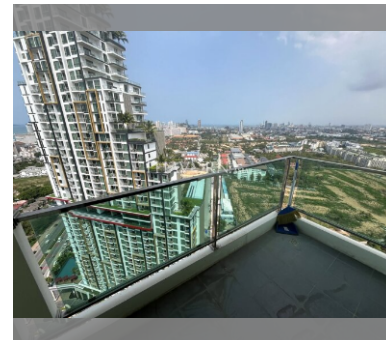

Condo for sale 1 bedroom 45 m<sup>2</sup> in Dusit Grand Condo View, Pattaya

### FACILITIES:

**General information:** highrise, meters to beach: 300, underground parking, open parking.

**Swimming pool:** swimming pool, kids pool, waterfall, jacuzzi.

**Health zone:** gym.

**Other:** reception, CCTV, security, minimart, laundry.