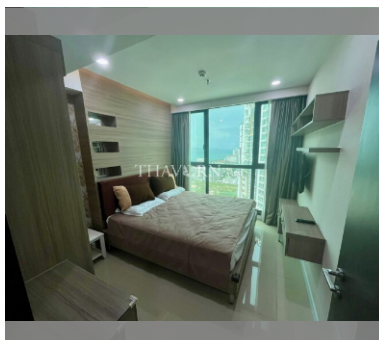

Condo for sale 1 bedroom 45 m² in Dusit Grand Condo View, Pattaya

฿ 3,800,000

UNIT PARAMETERS:

UID	FS-240590
quota	foreign quota
type	1 bedroom
size	45m²
floor	30
view	sea view
quality	not chosen
transfer fee payer	Seller 50/ Buyer 50

PROJECT PARAMETERS:

district	Jomtien
buildings	1
floors	36
built in	2014
maintenance	฿ 21,600/year

FACILITIES:

General information: highrise, meters to beach: 300, underground parking, open parking.

Swimming pool: swimming pool, kids pool, waterfall, jacuzzi.

Health zone: gym.

Other: reception, CCTV, security, minimart, laundry.