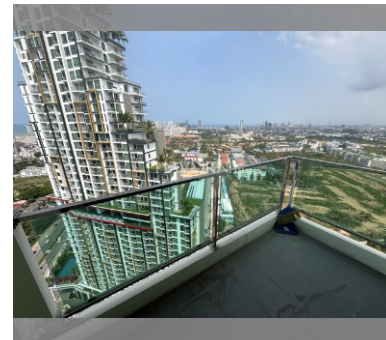

Condo for sale 1 bedroom 45 m² in Dusit Grand Condo View, Pattaya

฿ 3,800,000

UNIT PARAMETERS:

UID	FS-240590
quota	foreign quota
type	1 bedroom
size	45m²
floor	30
view	sea view
quality	not chosen
transfer fee payer	Seller 50/ Buyer 50

PROJECT PARAMETERS:

district	Jomtien
buildings	1
floors	36
built in	2014
maintenance	฿ 21,600/year

FACILITIES:

General information: highrise, meters to beach: 300, underground parking, open parking.

Swimming pool: swimming pool, kids pool, waterfall, jacuzzi.

Health zone: gym.

Other: reception, CCTV, security, minimart, laundry.