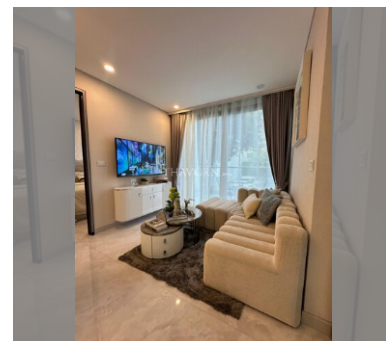

Condo for sale 1 bedroom 77.8 m² in Copacabana Coral Reef, Pattaya

฿ 14,800,000

UNIT PARAMETERS:

UID	FS-240589
quota	foreign quota
type	1 bedroom
size	77.8m²
floor	44
view	sea view
quality	excellent
equipment	furniture, household appliances, kitchen appliances, smart home system
online viewing	on
exclusive	on

PROJECT PARAMETERS:

district	Jomtien
buildings	1
floors	56
start of construction	2024
built in	2028

FACILITIES:

General information: highrise, meters to beach: 500, minutes to beach: 5, multy-level parking.

Swimming pool: swimming pool, kids pool, rooftop pool, infinity view.

Chill zone: chill zone.

Health zone: gym, sauna.

Other: reception, lobby, CCTV, security.