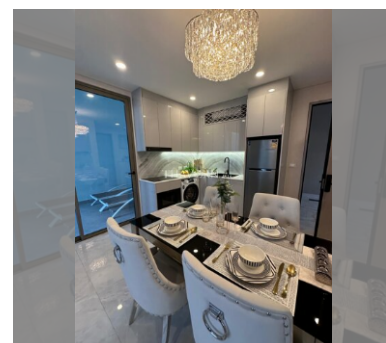

Condo for sale 1 bedroom 77.8 m² in Copacabana Coral Reef, Pattaya

฿ 14,800,000

UNIT PARAMETERS:

UID	FS-240589
quota	foreign quota
type	1 bedroom
size	77.8m²
floor	44
view	sea view
quality	excellent
equipment	furniture, household appliances, kitchen appliances, smart home system
online viewing	on
exclusive	on

PROJECT PARAMETERS:

district	Jomtien
buildings	1
floors	56
start of construction	2024
built in	2028

FACILITIES:

General information: highrise, meters to beach: 500, minutes to beach: 5, multy-level parking.

Swimming pool: swimming pool, kids pool, rooftop pool, infinity view.

Chill zone: chill zone.

Health zone: gym, sauna.

Other: reception, lobby, CCTV, security.