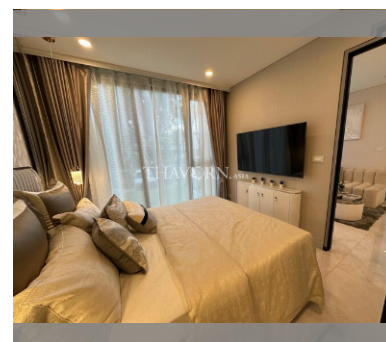

Condo for sale 1 bedroom 77.8 m² in Copacabana Coral Reef, Pattaya

฿ 14,800,000

UNIT PARAMETERS:

UID	FS-240589
quota	foreign quota
type	1 bedroom
size	77.8m²
floor	44
view	sea view
quality	excellent
equipment	furniture, household appliances, kitchen appliances, smart home system
online viewing	on
exclusive	on

PROJECT PARAMETERS:

district	Jomtien
buildings	1
floors	56
start of construction	2024
built in	2028

FACILITIES:

General information: highrise, meters to beach: 500, minutes to beach: 5, multy-level parking.

Swimming pool: swimming pool, kids pool, rooftop pool, infinity view.

Chill zone: chill zone.

Health zone: gym, sauna.

Other: reception, lobby, CCTV, security.