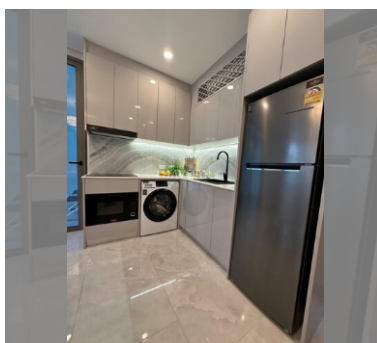

Condo for sale 1 bedroom 77.8 m² in Copacabana Coral Reef, Pattaya

฿ 14,800,000

UNIT PARAMETERS:

UID	FS-240589
quota	foreign quota
type	1 bedroom
size	77.8m²
floor	44
view	sea view
quality	excellent
equipment	furniture, household appliances, kitchen appliances, smart home system
online viewing	on
exclusive	on

PROJECT PARAMETERS:

district	Jomtien
buildings	1
floors	56
start of construction	2024
built in	2028

FACILITIES:

General information: highrise, meters to beach: 500, minutes to beach: 5, multy-level parking.

Swimming pool: swimming pool, kids pool, rooftop pool, infinity view.

Chill zone: chill zone.

Health zone: gym, sauna.

Other: reception, lobby, CCTV, security.