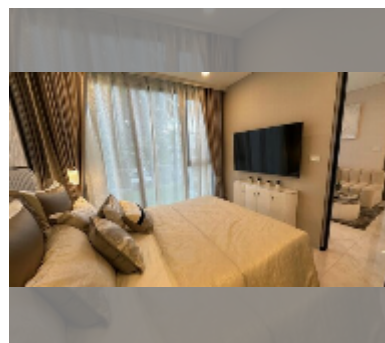

Condo for sale 1 bedroom 77.8 m² in Copacabana Coral Reef, Pattaya

฿ 14,800,000

UNIT PARAMETERS:

UID	FS-240589
quota	foreign quota
type	1 bedroom
size	77.8m²
floor	44
view	sea view
quality	excellent
equipment: furniture, household appliances, kitchen appliances, smart home system	
online viewing	yes

PROJECT PARAMETERS:

district	Jomtien
buildings	1
floors	56
start of construction	2024
built in	2028

FACILITIES:

General information: highrise, meters to beach: 500, minutes to beach: 5, multy-level parking.

Swimming pool: swimming pool, kids pool, rooftop pool, infinity view.

Chill zone: chill zone.

Health zone: gym, sauna.

Other: reception, lobby, CCTV, security.