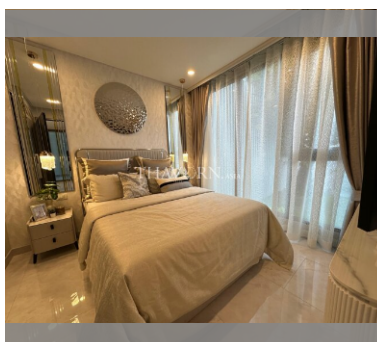

Condo for sale 1 bedroom 77.8 m² in Copacabana Coral Reef, Pattaya

฿ 14,800,000

UNIT PARAMETERS:

UID	FS-240589
quota	foreign quota
type	1 bedroom
size	77.8m²
floor	44
view	sea view
quality	excellent
equipment	furniture, household appliances, kitchen appliances, smart home system
online viewing	on
exclusive	on

PROJECT PARAMETERS:

district	Jomtien
buildings	1
floors	56
start of construction	2024
built in	2028

FACILITIES:

General information: highrise, meters to beach: 500, minutes to beach: 5, multy-level parking.

Swimming pool: swimming pool, kids pool, rooftop pool, infinity view.

Chill zone: chill zone.

Health zone: gym, sauna.

Other: reception, lobby, CCTV, security.