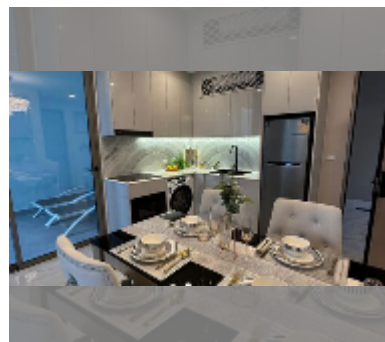

Condo for sale 1 bedroom 77.8 m² in Copacabana Coral Reef, Pattaya

฿ 14,800,000

UNIT PARAMETERS:

UID	FS-240589
quota	foreign quota
type	1 bedroom
size	77.8m ²
floor	44
view	sea view
quality	excellent
equipment: furniture, household appliances, kitchen appliances, smart home system	
online viewing	yes

Swimming pool: swimming pool, kids pool, rooftop pool, infinity view.

Chill zone: chill zone.

Health zone: gym, sauna.

Other: reception, lobby, CCTV, security.

[details](#)