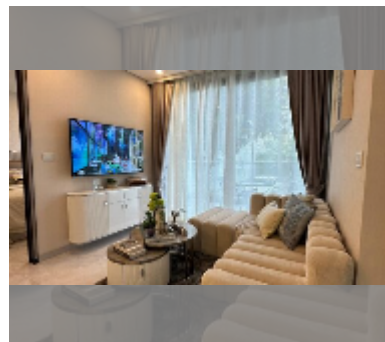

Condo for sale 1 bedroom 77.8 m² in Copacabana Coral Reef, Pattaya

฿ 14,800,000

UNIT PARAMETERS:

UID	FS-240589
quota	foreign quota
type	1 bedroom
size	77.8m ²
floor	44
view	sea view
quality	excellent
equipment: furniture, household appliances, kitchen appliances, smart home system	
online viewing	yes

Swimming pool: swimming pool, kids pool, rooftop pool, infinity view.

Chill zone: chill zone.

Health zone: gym, sauna.

Other: reception, lobby, CCTV, security.

[details](#)