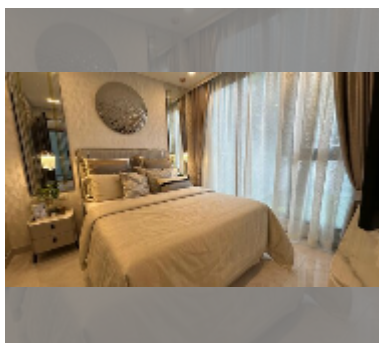

Condo for sale 1 bedroom 77.8 m² in Copacabana Coral Reef, Pattaya

฿ 14,800,000

UNIT PARAMETERS:

UID	FS-240589
quota	foreign quota
type	1 bedroom
size	77.8m²
floor	44
view	sea view
quality	excellent
equipment: furniture, household appliances, kitchen appliances, smart home system	
online viewing	yes

PROJECT PARAMETERS:

district	Jomtien
buildings	1
floors	56
start of construction	2024
built in	2028

FACILITIES:

General information: highrise, meters to beach: 500, minutes to beach: 5, multy-level parking.

Swimming pool: swimming pool, kids pool, rooftop pool, infinity view.

Chill zone: chill zone.

Health zone: gym, sauna.

Other: reception, lobby, CCTV, security.