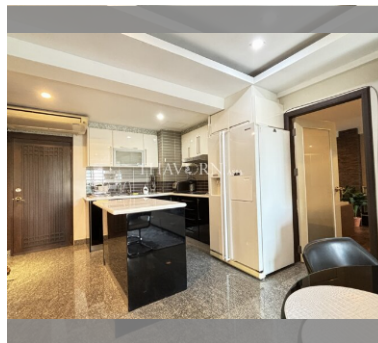

Condo for sale 1 bedroom 63 m² in Jomtien beach condominium, Pattaya

฿ 3,250,000

UNIT PARAMETERS:

UID	FS-240588
quota	foreign quota
type	1 bedroom
size	63m²
floor	4
view	city view
quality	excellent
equipment	furniture, household appliances, kitchen appliances
online viewing	on
transfer fee payer	On buyer

PROJECT PARAMETERS:

district	Jomtien
buildings	5
floors	18
built in	1993

FACILITIES:

- General information: highrise, open parking.
- Swimming pool: swimming pool.
- Chill zone: chill zone.
- Health zone: gym.
- Other: CCTV, security, minimart.