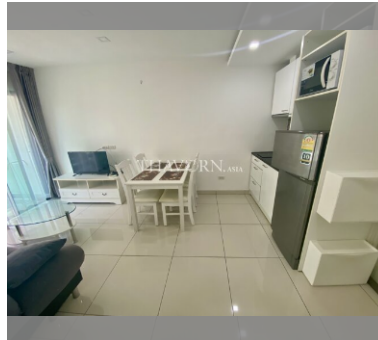

Condo for sale 1 bedroom 35.22 m² in Siam Oriental Plaza, Pattaya

฿ 1,950,000

UNIT PARAMETERS:

UID	FS-240581
quota	foreign quota
type	1 bedroom
size	35.22m²
floor	3
view	city view
quality	not chosen
transfer fee payer	Seller 50/ Buyer 50

PROJECT PARAMETERS:

district	Pratumnak
buildings	1
floors	8
built in	2016
maintenance	฿ 16,906/year

FACILITIES:

General information: lowrise, meters to beach: 400, minutes to beach: 7, pets are allowed, underground parking.

Swimming pool: rooftop pool.

Chill zone: rooftop chillout.

Health zone: gym, sauna.

Other: CCTV, security.