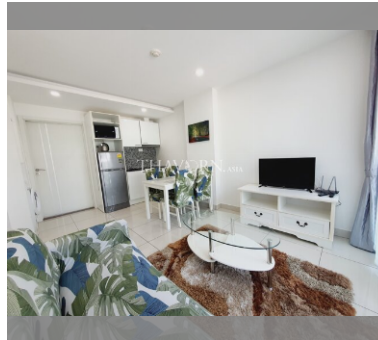

Condo for sale 1 bedroom 35 m² in Siam Oriental Plaza, Pattaya

฿ 1,700,000

UNIT PARAMETERS:

UID	FS-240580
quota	company ownership
type	1 bedroom
size	35m²
floor	3
view	city view
quality	not chosen
transfer fee payer	Seller 50/ Buyer 50

PROJECT PARAMETERS:

district	Pratumnak
buildings	1
floors	8
built in	2016
maintenance	฿ 17,640/year

FACILITIES:

General information: lowrise, meters to beach: 400, minutes to beach: 7, pets are allowed, underground parking.

Swimming pool: rooftop pool.

Chill zone: rooftop chillout.

Health zone: gym, sauna.

Other: CCTV, security.