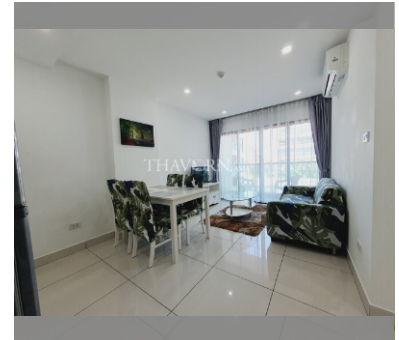

Condo for sale 1 bedroom 35 m² in Siam Oriental Plaza, Pattaya

฿ 1,700,000

UNIT PARAMETERS:

UID	FS-240580
quota	company ownership
type	1 bedroom
size	35m²
floor	3
view	city view
quality	not chosen
transfer fee payer	Seller 50/ Buyer 50

PROJECT PARAMETERS:

district	Pratumnak
buildings	1
floors	8
built in	2016
maintenance	฿ 17,640/year

FACILITIES:

General information: lowrise, meters to beach: 400, minutes to beach: 7, pets are allowed, underground parking.

Swimming pool: rooftop pool.

Chill zone: rooftop chillout.

Health zone: gym, sauna.

Other: CCTV, security.