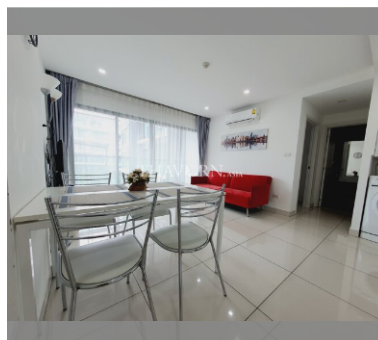

Condo for sale 1 bedroom 40 m² in Siam Oriental Plaza, Pattaya

฿ 2,000,000

UNIT PARAMETERS:

UID	FS-240575
quota	company ownership
type	1 bedroom
size	40m²
floor	4
view	city view
quality	not chosen
transfer fee payer	Seller 50/Buyer 50

PROJECT PARAMETERS:

district	Pratumnak
buildings	1
floors	8
built in	2016
maintenance	฿ 20,160/year

FACILITIES:

General information: lowrise, meters to beach: 400, minutes to beach: 7, pets are allowed, underground parking.

Swimming pool: rooftop pool.

Chill zone: rooftop chillout.

Health zone: gym, sauna.

Other: CCTV, security.