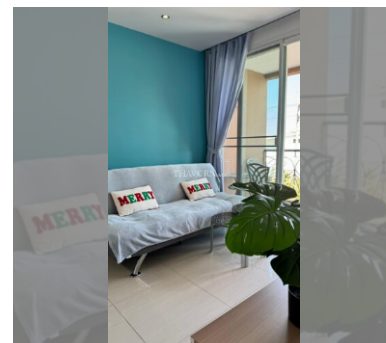

Condo for sale 1 bedroom 36.4 m² in Atlantis Condo Resort, Pattaya

฿ 1,900,000

UNIT PARAMETERS:

UID	FS-240571
quota	foreign quota
type	1 bedroom
size	36.4m²
floor	3
view	city view
quality	good
equipment	furniture
online viewing	on
transfer fee payer	50/50

PROJECT PARAMETERS:

district	Jomtien
buildings	5
floors	8
built in	2014
maintenance	฿ 15,288/year

FACILITIES:

General information: resort, meters to beach: 500, minutes to beach: 5, open parking, covered parking.

Swimming pool: swimming pool, kids pool, water slides, waterfall, jacuzzi.

Chill zone: chill zone, garden.

Health zone: gym, sauna, hamam.

Other: reception, lobby, clubhouse, games room, kids playgarden, CCTV, security, minimart, laundry.