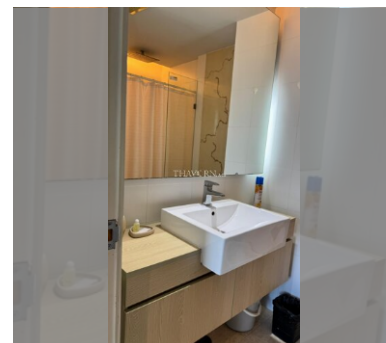

Condo for sale 1 bedroom 36.4 m² in Atlantis Condo Resort, Pattaya

฿ 1,900,000

UNIT PARAMETERS:

UID	FS-240571
quota	foreign quota
type	1 bedroom
size	36.4m²
floor	3
view	city view
quality	good
equipment	furniture
online viewing	on
transfer fee payer	50/50

PROJECT PARAMETERS:

district	Jomtien
buildings	5
floors	8
built in	2014
maintenance	฿ 15,288/year

FACILITIES:

General information: resort, meters to beach: 500, minutes to beach: 5, open parking, covered parking.

Swimming pool: swimming pool, kids pool, water slides, waterfall, jacuzzi.

Chill zone: chill zone, garden.

Health zone: gym, sauna, hamam.

Other: reception, lobby, clubhouse, games room, kids playgarden, CCTV, security, minimart, laundry.