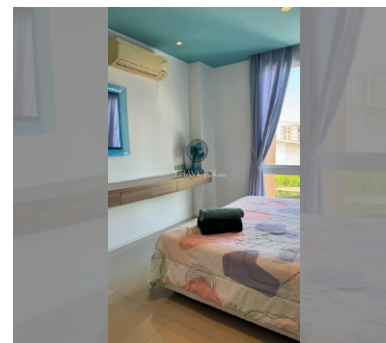

Condo for sale 1 bedroom 36.4 m² in Atlantis Condo Resort, Pattaya

฿ 1,900,000

UNIT PARAMETERS:

UID	FS-240571
quota	foreign quota
type	1 bedroom
size	36.4m²
floor	3
view	city view
quality	good
equipment	furniture
online viewing	on
transfer fee payer	50/50

PROJECT PARAMETERS:

district	Jomtien
buildings	5
floors	8
built in	2014
maintenance	฿ 15,288/year

FACILITIES:

General information: resort, meters to beach: 500, minutes to beach: 5, open parking, covered parking.

Swimming pool: swimming pool, kids pool, water slides, waterfall, jacuzzi.

Chill zone: chill zone, garden.

Health zone: gym, sauna, hamam.

Other: reception, lobby, clubhouse, games room, kids playgarden, CCTV, security, minimart, laundry.