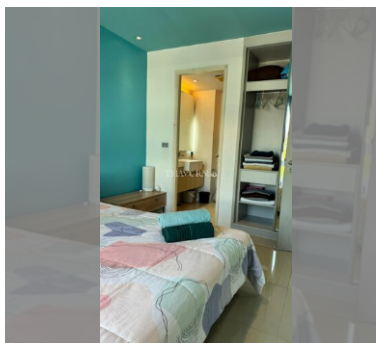

Condo for sale 1 bedroom 36.4 m² in Atlantis Condo Resort, Pattaya

฿ 1,900,000

UNIT PARAMETERS:

UID	FS-240571
quota	foreign quota
type	1 bedroom
size	36.4m²
floor	3
view	city view
quality	good
equipment	furniture
online viewing	on
transfer fee payer	50/50

PROJECT PARAMETERS:

district	Jomtien
buildings	5
floors	8
built in	2014
maintenance	฿ 15,288/year

FACILITIES:

General information: resort, meters to beach: 500, minutes to beach: 5, open parking, covered parking.

Swimming pool: swimming pool, kids pool, water slides, waterfall, jacuzzi.

Chill zone: chill zone, garden.

Health zone: gym, sauna, hamam.

Other: reception, lobby, clubhouse, games room, kids playgarden, CCTV, security, minimart, laundry.