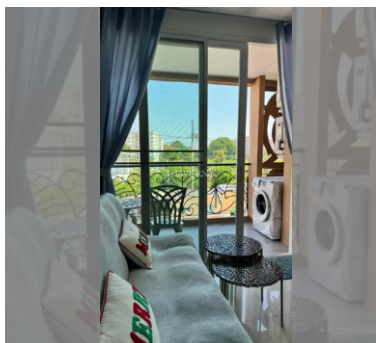

Condo for sale 1 bedroom 36.4 m² in Atlantis Condo Resort, Pattaya

฿ 1,900,000

UNIT PARAMETERS:

UID	FS-240571
quota	foreign quota
type	1 bedroom
size	36.4m²
floor	3
view	city view
quality	good
equipment	furniture
online viewing	on
transfer fee payer	50/50

PROJECT PARAMETERS:

district	Jomtien
buildings	5
floors	8
built in	2014
maintenance	฿ 15,288/year

FACILITIES:

General information: resort, meters to beach: 500, minutes to beach: 5, open parking, covered parking.

Swimming pool: swimming pool, kids pool, water slides, waterfall, jacuzzi.

Chill zone: chill zone, garden.

Health zone: gym, sauna, hamam.

Other: reception, lobby, clubhouse, games room, kids playgarden, CCTV, security, minimart, laundry.