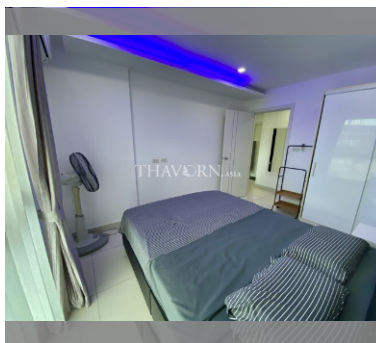

Condo for sale 1 bedroom 35.18 m² in Siam Oriental Plaza, Pattaya

฿ 1,850,000

UNIT PARAMETERS:

UID	FS-240569
quota	foreign quota
type	1 bedroom
size	35.18m²
floor	5
view	city view
quality	not chosen
transfer fee payer	Seller 50/ Buyer 50

PROJECT PARAMETERS:

district	Pratumnak
buildings	1
floors	8
built in	2016
maintenance	฿ 17,731/year

FACILITIES:

General information: lowrise, meters to beach: 400, minutes to beach: 7, pets are allowed, underground parking.

Swimming pool: rooftop pool.

Chill zone: rooftop chillout.

Health zone: gym, sauna.

Other: CCTV, security.