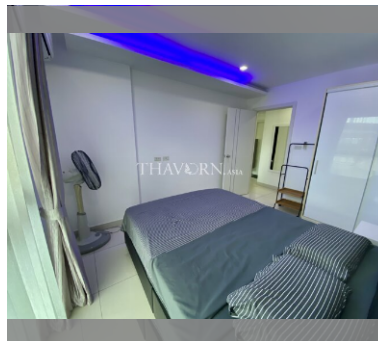

Condo for sale 1 bedroom 35.18 m² in Siam Oriental Plaza, Pattaya

฿ 1,850,000

UNIT PARAMETERS:

UID	FS-240569
quota	foreign quota
type	1 bedroom
size	35.18m²
floor	5
view	city view
quality	not chosen
transfer fee payer	Seller 50/ Buyer 50

PROJECT PARAMETERS:

district	Pratumnak
buildings	1
floors	8
built in	2016
maintenance	฿ 16,886/year

FACILITIES:

General information: lowrise, meters to beach: 400, minutes to beach: 7, pets are allowed, underground parking.

Swimming pool: rooftop pool.

Chill zone: rooftop chillout.

Health zone: gym, sauna.

Other: CCTV, security.