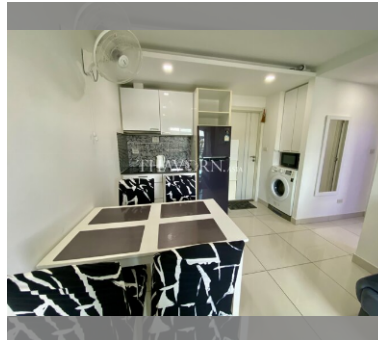

Condo for sale 1 bedroom 35.18 m² in Siam Oriental Plaza, Pattaya

฿ 1,850,000

UNIT PARAMETERS:

UID	FS-240569
quota	foreign quota
type	1 bedroom
size	35.18m ²
floor	5
view	city view
quality	not chosen
transfer fee payer	Seller 50/ Buyer 50

Swimming pool: rooftop pool.

Chill zone: rooftop chillout.

Health zone: gym, sauna.

Other: CCTV, security.

details