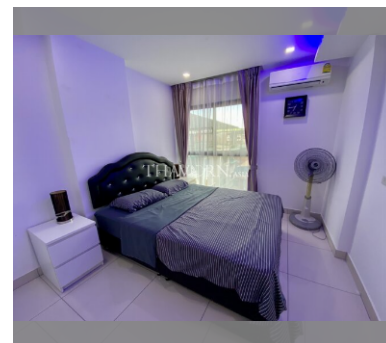

Condo for sale 1 bedroom 35.18 m² in Siam Oriental Plaza, Pattaya

฿ 1,850,000

UNIT PARAMETERS:

UID	FS-240569
quota	foreign quota
type	1 bedroom
size	35.18m²
floor	5
view	city view
quality	not chosen
transfer fee payer	Seller 50/ Buyer 50

PROJECT PARAMETERS:

district	Pratumnak
buildings	1
floors	8
built in	2016
maintenance	฿ 17,731/year

FACILITIES:

General information: lowrise, meters to beach: 400, minutes to beach: 7, pets are allowed, underground parking.

Swimming pool: rooftop pool.

Chill zone: rooftop chillout.

Health zone: gym, sauna.

Other: CCTV, security.