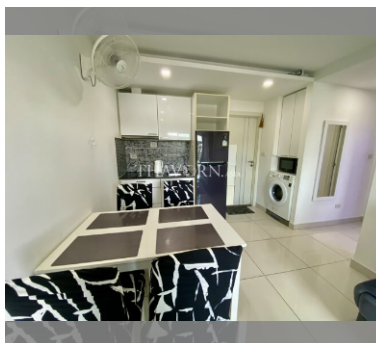

Condo for sale 1 bedroom 35.18 m² in Siam Oriental Plaza, Pattaya

฿ 1,850,000

UNIT PARAMETERS:

UID	FS-240569
quota	foreign quota
type	1 bedroom
size	35.18m²
floor	5
view	city view
quality	not chosen
transfer fee payer	Seller 50/ Buyer 50

PROJECT PARAMETERS:

district	Pratumnak
buildings	1
floors	8
built in	2016
maintenance	฿ 17,731/year

FACILITIES:

General information: lowrise, meters to beach: 400, minutes to beach: 7, pets are allowed, underground parking.

Swimming pool: rooftop pool.

Chill zone: rooftop chillout.

Health zone: gym, sauna.

Other: CCTV, security.