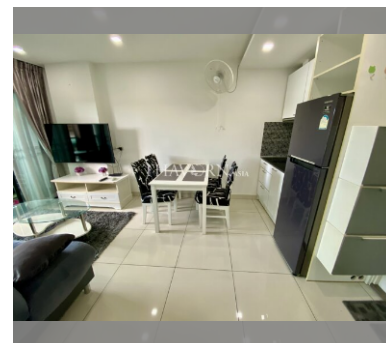

Condo for sale 1 bedroom 35.18 m² in Siam Oriental Plaza, Pattaya

฿ 1,850,000

UNIT PARAMETERS:

UID	FS-240569
quota	foreign quota
type	1 bedroom
size	35.18m²
floor	5
view	city view
quality	not chosen
transfer fee payer	Seller 50/ Buyer 50

PROJECT PARAMETERS:

district	Pratumnak
buildings	1
floors	8
built in	2016
maintenance	฿ 17,731/year

FACILITIES:

General information: lowrise, meters to beach: 400, minutes to beach: 7, pets are allowed, underground parking.

Swimming pool: rooftop pool.

Chill zone: rooftop chillout.

Health zone: gym, sauna.

Other: CCTV, security.