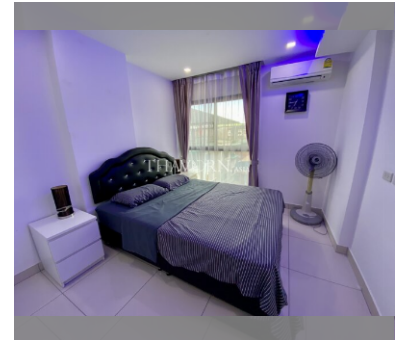

Condo for sale 1 bedroom 35.18 m² in Siam Oriental Plaza, Pattaya

฿ 1,850,000

UNIT PARAMETERS:

UID	FS-240569
quota	foreign quota
type	1 bedroom
size	35.18m²
floor	5
view	city view
quality	not chosen
transfer fee payer	Seller 50/ Buyer 50

PROJECT PARAMETERS:

district	Pratumnak
buildings	1
floors	8
built in	2016
maintenance	฿ 16,886/year

FACILITIES:

General information: lowrise, meters to beach: 400, minutes to beach: 7, pets are allowed, underground parking.

Swimming pool: rooftop pool.

Chill zone: rooftop chillout.

Health zone: gym, sauna.

Other: CCTV, security.