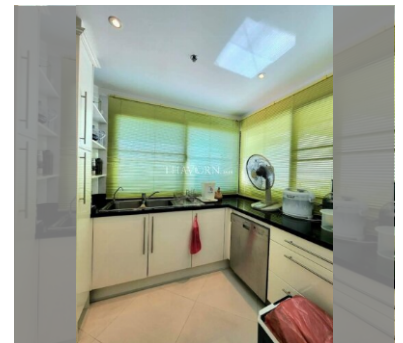

Condo for sale 1 bedroom 143 m² in View Talay 5, Pattaya

฿ 10,900,000

UNIT PARAMETERS:

UID	FS-240564
quota	foreign quota
type	1 bedroom
size	143m²
floor	13
view	sea view
quality	not chosen
transfer fee payer	Seller 50 Buyer 50

PROJECT PARAMETERS:

district	Thappraya
buildings	2
floors	22
built in	2007
maintenance	฿ 34,320/year

FACILITIES:

General information: highrise, meters to beach: 150, minutes to beach: 3, open parking, covered parking.

Swimming pool: swimming pool.

Other: reception, CCTV, security, minimart, laundry, room service.