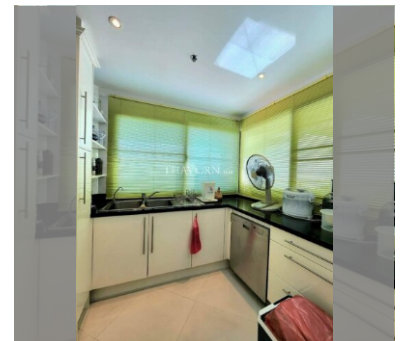

Condo for sale 1 bedroom 143 m² in View Talay 5, Pattaya

฿ 10,900,000

UNIT PARAMETERS:

UID	FS-240564
quota	foreign quota
type	1 bedroom
size	143m²
floor	13
view	sea view
quality	not chosen
transfer fee payer	Seller 50 Buyer 50

PROJECT PARAMETERS:

district	Thappraya
buildings	2
floors	22
built in	2007
maintenance	฿ 34,320/year

FACILITIES:

General information: highrise, meters to beach: 150, minutes to beach: 3, open parking, covered parking.

Swimming pool: swimming pool.

Other: reception, CCTV, security, minimart, laundry, room service.