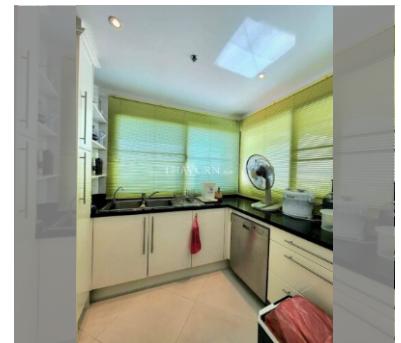

### FACILITIES:

**General information:** highrise, meters to beach: 150, minutes to beach: 3, open parking, covered parking.

**Swimming pool:** swimming pool.

**Other:** reception, CCTV, security, minimart, laundry, room service.