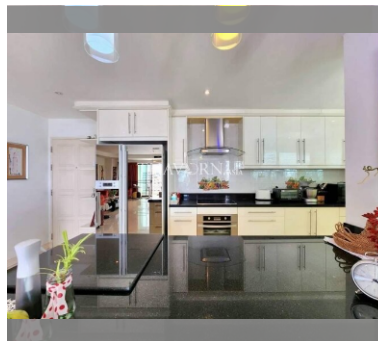

Condo for sale 1 bedroom 143 m² in View Talay 5, Pattaya

฿ 10,900,000

UNIT PARAMETERS:

UID	FS-240564
quota	foreign quota
type	1 bedroom
size	143m²
floor	13
view	sea view
quality	not chosen
transfer fee payer	Seller 50 Buyer 50

PROJECT PARAMETERS:

district	Thappraya
buildings	2
floors	22
built in	2007
maintenance	฿ 34,320/year

FACILITIES:

General information: highrise, meters to beach: 150, minutes to beach: 3, open parking, covered parking.

Swimming pool: swimming pool.

Other: reception, CCTV, security, minimart, laundry, room service.