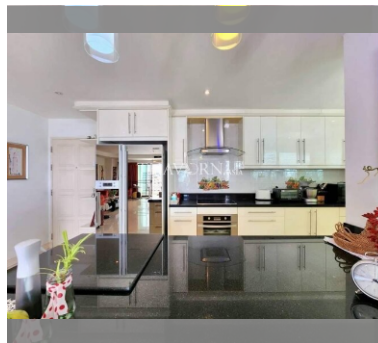

Condo for sale 1 bedroom 143 m² in View Talay 5, Pattaya

฿ 10,900,000

UNIT PARAMETERS:

UID	FS-240564
quota	foreign quota
type	1 bedroom
size	143m²
floor	13
view	sea view
quality	not chosen
transfer fee payer	Seller 50 Buyer 50

PROJECT PARAMETERS:

district	Thappraya
buildings	2
floors	22
built in	2007
maintenance	฿ 34,320/year

FACILITIES:

General information: highrise, meters to beach: 150, minutes to beach: 3, open parking, covered parking.

Swimming pool: swimming pool.

Other: reception, CCTV, security, minimart, laundry, room service.