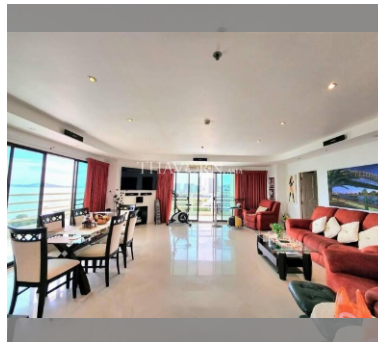

Condo for sale 1 bedroom 143 m² in View Talay 5, Pattaya

฿ 11,900,000

UNIT PARAMETERS:

UID	FS-240564
quota	foreign quota
type	1 bedroom
size	143m²
floor	13
view	sea view
quality	not chosen
transfer fee payer	Seller 50 Buyer 50

PROJECT PARAMETERS:

district	Thappraya
buildings	2
floors	22
built in	2007
maintenance	฿ 34,320/year

FACILITIES:

General information: highrise, meters to beach: 150, minutes to beach: 3, open parking, covered parking.

Swimming pool: swimming pool.

Other: reception, CCTV, security, minimart, laundry, room service.