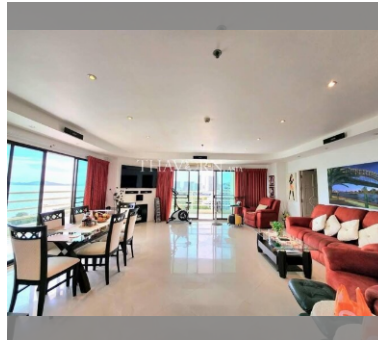

Condo for sale 1 bedroom 143 m² in View Talay 5, Pattaya

฿ 10,900,000

UNIT PARAMETERS:

UID	FS-240564
quota	foreign quota
type	1 bedroom
size	143m²
floor	13
view	sea view
quality	not chosen
transfer fee payer	Seller 50 Buyer 50

PROJECT PARAMETERS:

district	Thappraya
buildings	2
floors	22
built in	2007
maintenance	฿ 34,320/year

FACILITIES:

General information: highrise, meters to beach: 150, minutes to beach: 3, open parking, covered parking.

Swimming pool: swimming pool.

Other: reception, CCTV, security, minimart, laundry, room service.