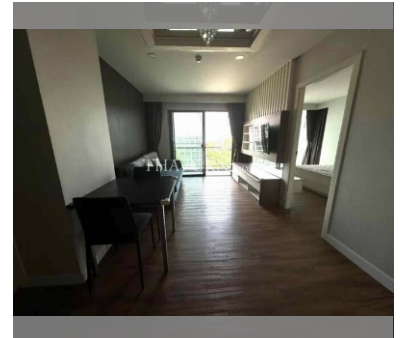

Condo for sale 2 bedroom 61 m² in Dusit Grand Park, Pattaya

฿ 4,030,000

UNIT PARAMETERS:

UID	FS-240563
quota	foreign quota
type	2 bedroom
size	61m²
floor	8
view	city view
quality	not chosen
transfer fee payer	Seller 50/ Buyer 50

PROJECT PARAMETERS:

district	Jomtien
buildings	6
floors	8
built in	2015
maintenance	฿ 25,620/year

FACILITIES:

General information: resort, meters to

beach: 500, minutes to beach: 10,

underground parking, open parking.

Swimming pool: swimming pool, kids pool,

water slides, waterfall, jacuzzi.

Chill zone: chill zone, garden.

Health zone: gym, sauna.

Other: lobby, clubhouse, CCTV, security,

room service.