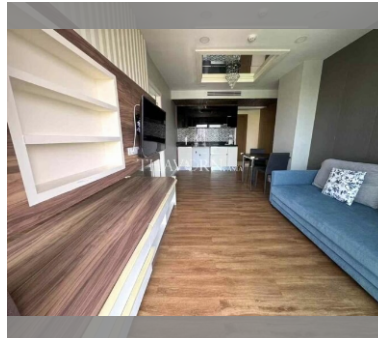

Condo for sale 2 bedroom 61 m² in Dusit Grand Park, Pattaya

฿ 4,030,000

UNIT PARAMETERS:

UID	FS-240563
quota	foreign quota
type	2 bedroom
size	61m ²
floor	8
view	city view
quality	not chosen
transfer fee payer	Seller 50/ Buyer 50

Swimming pool: swimming pool, kids pool,

water slides, waterfall, jacuzzi.

Chill zone: chill zone, garden.

Health zone: gym, sauna.

Other: lobby, clubhouse, CCTV, security,

room service.

details