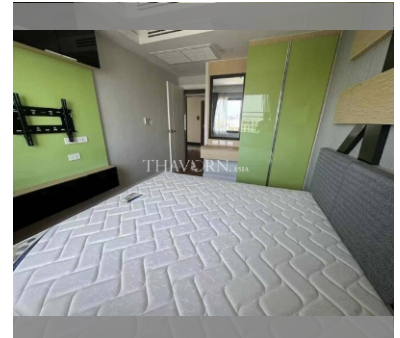

Condo for sale 2 bedroom 61 m² in Dusit Grand Park, Pattaya

฿ 4,030,000

UNIT PARAMETERS:

UID	FS-240563
quota	foreign quota
type	2 bedroom
size	61m ²
floor	8
view	city view
quality	not chosen
transfer fee payer	Seller 50/ Buyer 50

Swimming pool: swimming pool, kids pool,

water slides, waterfall, jacuzzi.

Chill zone: chill zone, garden.

Health zone: gym, sauna.

Other: lobby, clubhouse, CCTV, security,

room service.

details