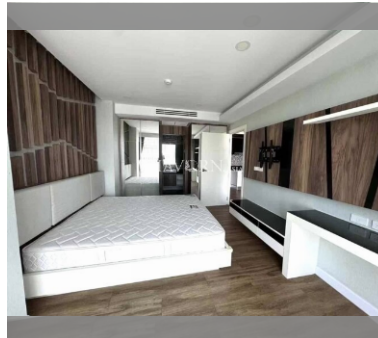

Condo for sale 2 bedroom 61 m² in Dusit Grand Park, Pattaya

฿ 4,030,000

UNIT PARAMETERS:

UID	FS-240563
quota	foreign quota
type	2 bedroom
size	61m²
floor	8
view	city view
quality	not chosen
transfer fee payer	Seller 50/ Buyer 50

PROJECT PARAMETERS:

district	Jomtien
buildings	6
floors	8
built in	2015
maintenance	฿ 25,620/year

FACILITIES:

General information: resort, meters to

beach: 500, minutes to beach: 10,

underground parking, open parking.

Swimming pool: swimming pool, kids pool,

water slides, waterfall, jacuzzi.

Chill zone: chill zone, garden.

Health zone: gym, sauna.

Other: lobby, clubhouse, CCTV, security,

room service.