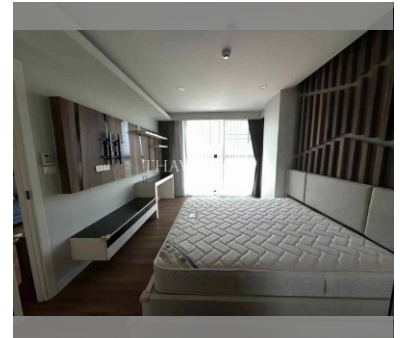

Condo for sale 2 bedroom 61 m² in Dusit Grand Park, Pattaya

฿ 4,030,000

UNIT PARAMETERS:

UID	FS-240563
quota	foreign quota
type	2 bedroom
size	61m ²
floor	8
view	city view
quality	not chosen
transfer fee payer	Seller 50/ Buyer 50

Swimming pool: swimming pool, kids pool,

water slides, waterfall, jacuzzi.

Chill zone: chill zone, garden.

Health zone: gym, sauna.

Other: lobby, clubhouse, CCTV, security,

room service.

details