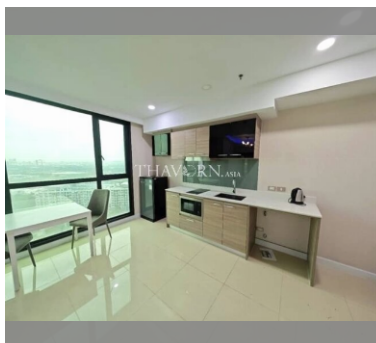

Condo for sale 1 bedroom 44 m² in Dusit Grand Condo View, Pattaya

฿ 3,450,000

UNIT PARAMETERS:

UID	FS-240562
quota	foreign quota
type	1 bedroom
size	44m²
floor	17
view	sea view
quality	not chosen
transfer fee payer	Seller 50 /Buyer 50

PROJECT PARAMETERS:

district	Jomtien
buildings	1
floors	36
built in	2014
maintenance	฿ 21,120/year

FACILITIES:

General information: highrise, meters to beach: 300, underground parking, open parking.

Swimming pool: swimming pool, kids pool, waterfall, jacuzzi.

Health zone: gym.

Other: reception, CCTV, security, minimart, laundry.