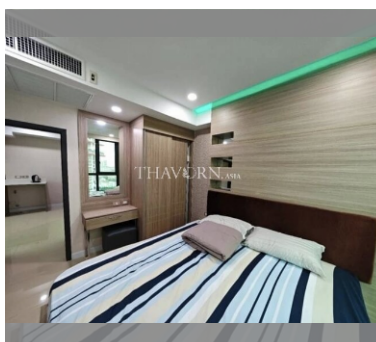

Condo for sale 1 bedroom 44 m² in Dusit Grand Condo View, Pattaya

฿ 3,450,000

UNIT PARAMETERS:

UID	FS-240562
quota	foreign quota
type	1 bedroom
size	44m²
floor	17
view	sea view
quality	not chosen
transfer fee payer	Seller 50 /Buyer 50

PROJECT PARAMETERS:

district	Jomtien
buildings	1
floors	36
built in	2014
maintenance	฿ 21,120/year

FACILITIES:

General information: highrise, meters to beach: 300, underground parking, open parking.

Swimming pool: swimming pool, kids pool, waterfall, jacuzzi.

Health zone: gym.

Other: reception, CCTV, security, minimart, laundry.