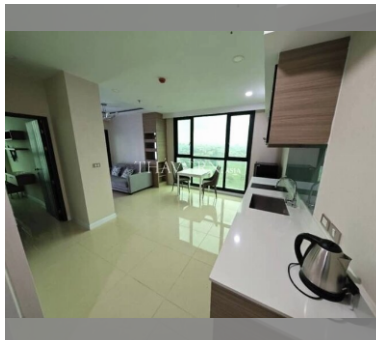

Condo for sale 1 bedroom 44 m² in Dusit Grand Condo View, Pattaya

฿ 3,450,000

UNIT PARAMETERS:

UID	FS-240562
quota	foreign quota
type	1 bedroom
size	44m²
floor	17
view	sea view
quality	not chosen
transfer fee payer	Seller 50 /Buyer 50

PROJECT PARAMETERS:

district	Jomtien
buildings	1
floors	36
built in	2014
maintenance	฿ 21,120/year

FACILITIES:

General information: highrise, meters to beach: 300, underground parking, open parking.

Swimming pool: swimming pool, kids pool, waterfall, jacuzzi.

Health zone: gym.

Other: reception, CCTV, security, minimart, laundry.