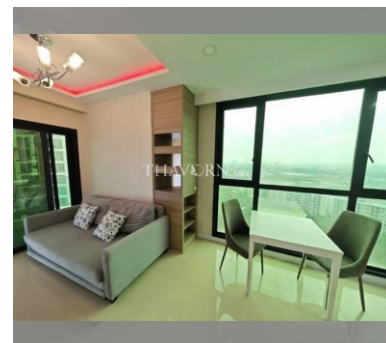

Condo for sale 1 bedroom 44 m² in Dusit Grand Condo View, Pattaya

฿ 3,450,000

UNIT PARAMETERS:

UID	FS-240562
quota	foreign quota
type	1 bedroom
size	44m²
floor	17
view	sea view
quality	not chosen
transfer fee payer	Seller 50 /Buyer 50

PROJECT PARAMETERS:

district	Jomtien
buildings	1
floors	36
built in	2014
maintenance	฿ 21,120/year

FACILITIES:

General information: highrise, meters to beach: 300, underground parking, open parking.

Swimming pool: swimming pool, kids pool, waterfall, jacuzzi.

Health zone: gym.

Other: reception, CCTV, security, minimart, laundry.