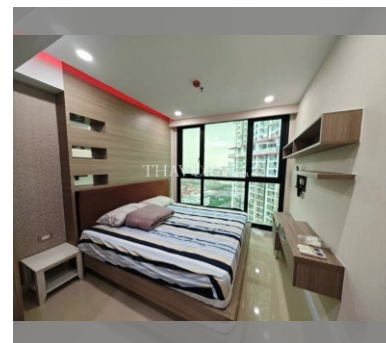

Condo for sale 1 bedroom 44 m² in Dusit Grand Condo View, Pattaya

฿ 3,450,000

UNIT PARAMETERS:

UID	FS-240562
quota	foreign quota
type	1 bedroom
size	44m²
floor	17
view	sea view
quality	not chosen
transfer fee payer	Seller 50 /Buyer 50

PROJECT PARAMETERS:

district	Jomtien
buildings	1
floors	36
built in	2014
maintenance	฿ 21,120/year

FACILITIES:

General information: highrise, meters to beach: 300, underground parking, open parking.

Swimming pool: swimming pool, kids pool, waterfall, jacuzzi.

Health zone: gym.

Other: reception, CCTV, security, minimart, laundry.