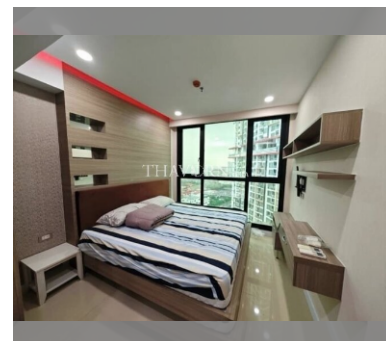

Condo for sale 1 bedroom 44 m² in Dusit Grand Condo View, Pattaya

฿ 3,450,000

UNIT PARAMETERS:

UID	FS-240562
quota	foreign quota
type	1 bedroom
size	44m²
floor	17
view	sea view
quality	not chosen
transfer fee payer	Seller 50 /Buyer 50

PROJECT PARAMETERS:

district	Jomtien
buildings	1
floors	36
built in	2014
maintenance	฿ 21,120/year

FACILITIES:

General information: highrise, meters to beach: 300, underground parking, open parking.

Swimming pool: swimming pool, kids pool, waterfall, jacuzzi.

Health zone: gym.

Other: reception, CCTV, security, minimart, laundry.