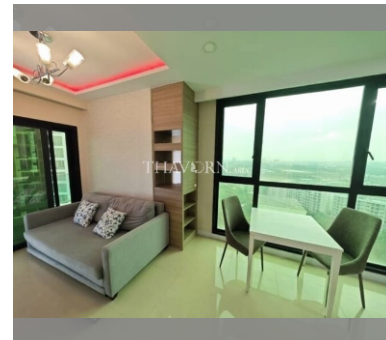

Condo for sale 1 bedroom 44 m² in Dusit Grand Condo View, Pattaya

฿ 3,450,000

UNIT PARAMETERS:

UID	FS-240562
quota	foreign quota
type	1 bedroom
size	44m²
floor	17
view	sea view
quality	not chosen
transfer fee payer	Seller 50 /Buyer 50

PROJECT PARAMETERS:

district	Jomtien
buildings	1
floors	36
built in	2014
maintenance	฿ 21,120/year

FACILITIES:

General information: highrise, meters to beach: 300, underground parking, open parking.

Swimming pool: swimming pool, kids pool, waterfall, jacuzzi.

Health zone: gym.

Other: reception, CCTV, security, minimart, laundry.