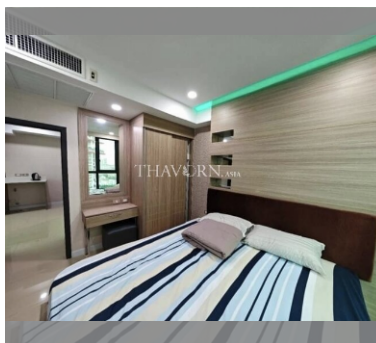

Condo for sale 1 bedroom 44 m² in Dusit Grand Condo View, Pattaya

฿ 3,450,000

UNIT PARAMETERS:

UID	FS-240562
quota	foreign quota
type	1 bedroom
size	44m²
floor	17
view	sea view
quality	not chosen
transfer fee payer	Seller 50 /Buyer 50

PROJECT PARAMETERS:

district	Jomtien
buildings	1
floors	36
built in	2014
maintenance	฿ 21,120/year

FACILITIES:

General information: highrise, meters to beach: 300, underground parking, open parking.

Swimming pool: swimming pool, kids pool, waterfall, jacuzzi.

Health zone: gym.

Other: reception, CCTV, security, minimart, laundry.