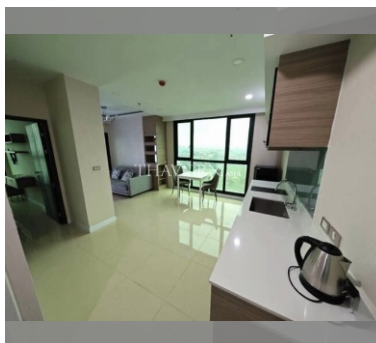

Condo for sale 1 bedroom 44 m² in Dusit Grand Condo View, Pattaya

฿ 3,450,000

UNIT PARAMETERS:

UID	FS-240562
quota	foreign quota
type	1 bedroom
size	44m ²
floor	17
view	sea view
quality	not chosen
transfer fee payer	Seller 50 /Buyer 50

PROJECT PARAMETERS:

district	Jomtien
buildings	1
floors	36
built in	2014
maintenance	฿ 21,120/year

FACILITIES:

General information: highrise, meters to beach: 300, underground parking, open parking.

Swimming pool: swimming pool, kids pool, waterfall, jacuzzi.

Health zone: gym.

Other: reception, CCTV, security, minimart, laundry.

details