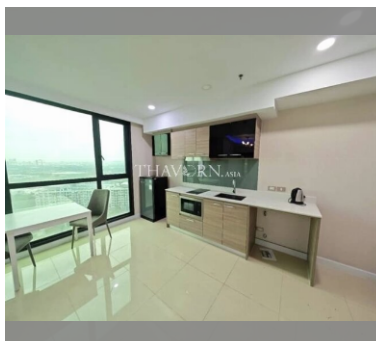

Condo for sale 1 bedroom 44 m² in Dusit Grand Condo View, Pattaya

฿ 3,450,000

UNIT PARAMETERS:

UID	FS-240562
quota	foreign quota
type	1 bedroom
size	44m²
floor	17
view	sea view
quality	not chosen
transfer fee payer	Seller 50 /Buyer 50

PROJECT PARAMETERS:

district	Jomtien
buildings	1
floors	36
built in	2014
maintenance	฿ 21,120/year

FACILITIES:

General information: highrise, meters to beach: 300, underground parking, open parking.

Swimming pool: swimming pool, kids pool, waterfall, jacuzzi.

Health zone: gym.

Other: reception, CCTV, security, minimart, laundry.