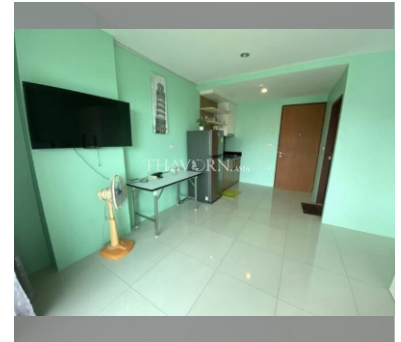

Condo for sale studio 31 m² in Diamond Suites Resort, Pattaya

฿ 1,390,000

UNIT PARAMETERS:

UID	FS-240561
quota	foreign quota
type	studio
size	31m²
floor	3
view	city view
quality	not chosen
transfer fee payer	Seller 50/ Buyer 50

PROJECT PARAMETERS:

district	Thappraya
buildings	7
floors	7
built in	2015

FACILITIES:

General information: resort, meters to beach: 700, minutes to beach: 10, open parking.

Swimming pool: swimming pool, kids pool.

Chill zone: chill zone, garden.

Health zone: gym, sauna.

Other: reception, CCTV, security, minimart.