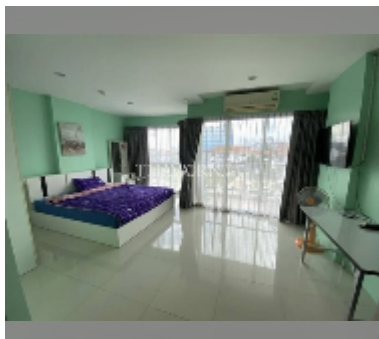

Condo for sale studio 31 m² in Diamond Suites Resort, Pattaya

฿ 1,390,000

UNIT PARAMETERS:

UID	FS-240561
quota	foreign quota
type	studio
size	31m²
floor	3
view	city view

PROJECT PARAMETERS:

district	Thappraya
buildings	7
floors	8
built in	2013

FACILITIES:

General information: resort, meters to beach: 700, minutes to beach: 10, open parking.

Swimming pool: swimming pool, kids pool.

Chill zone: chill zone, garden.

Health zone: gym, sauna.

Other: reception, CCTV, security, minimart.