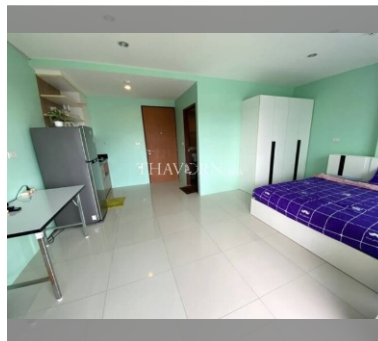

Condo for sale studio 31 m² in Diamond Suites Resort, Pattaya

฿ 1,390,000

UNIT PARAMETERS:

UID	FS-240561
quota	foreign quota
type	studio
size	31m²
floor	3
view	city view
quality	not chosen
transfer fee payer	Seller 50/ Buyer 50

PROJECT PARAMETERS:

district	Thappraya
buildings	7
floors	7
built in	2015

FACILITIES:

General information: resort, meters to beach: 700, minutes to beach: 10, open parking.

Swimming pool: swimming pool, kids pool.

Chill zone: chill zone, garden.

Health zone: gym, sauna.

Other: reception, CCTV, security, minimart.