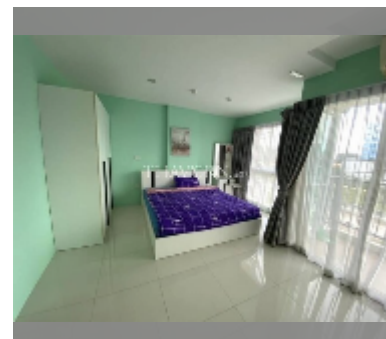

Condo for sale studio 31 m² in Diamond Suites Resort, Pattaya

฿ 1,390,000

UNIT PARAMETERS:

UID	FS-240561
quota	foreign quota
type	studio
size	31m²
floor	3
view	city view

PROJECT PARAMETERS:

district	Thappraya
buildings	7
floors	8
built in	2013

FACILITIES:

General information: resort, meters to beach: 700, minutes to beach: 10, open parking.

Swimming pool: swimming pool, kids pool.

Chill zone: chill zone, garden.

Health zone: gym, sauna.

Other: reception, CCTV, security, minimart.