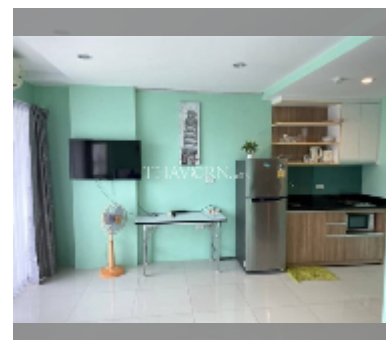

Condo for sale studio 31 m² in Diamond Suites Resort, Pattaya

฿ 1,390,000

UNIT PARAMETERS:

UID	FS-240561
quota	foreign quota
type	studio
size	31m²
floor	3
view	city view

PROJECT PARAMETERS:

district	Thappraya
buildings	7
floors	8
built in	2013

FACILITIES:

General information: resort, meters to beach: 700, minutes to beach: 10, open parking.

Swimming pool: swimming pool, kids pool.

Chill zone: chill zone, garden.

Health zone: gym, sauna.

Other: reception, CCTV, security, minimart.