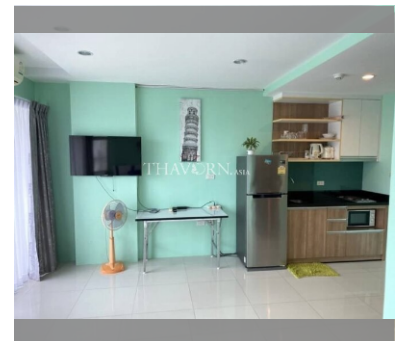

Condo for sale studio 31 m² in Diamond Suites Resort, Pattaya

฿ 1,390,000

UNIT PARAMETERS:

UID	FS-240561
quota	foreign quota
type	studio
size	31m²
floor	3
view	city view
quality	not chosen
transfer fee payer	Seller 50/ Buyer 50

PROJECT PARAMETERS:

district	Thappraya
buildings	7
floors	7
built in	2015

FACILITIES:

General information: resort, meters to beach: 700, minutes to beach: 10, open parking.

Swimming pool: swimming pool, kids pool.

Chill zone: chill zone, garden.

Health zone: gym, sauna.

Other: reception, CCTV, security, minimart.