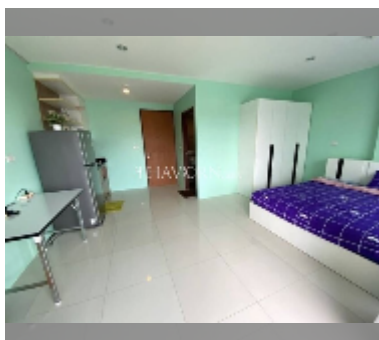

Condo for sale studio 31 m² in Diamond Suites Resort, Pattaya

฿ 1,390,000

UNIT PARAMETERS:

UID	FS-240561
quota	foreign quota
type	studio
size	31m²
floor	3
view	city view

PROJECT PARAMETERS:

district	Thappraya
buildings	7
floors	8
built in	2013

FACILITIES:

General information: resort, meters to beach: 700, minutes to beach: 10, open parking.

Swimming pool: swimming pool, kids pool.

Chill zone: chill zone, garden.

Health zone: gym, sauna.

Other: reception, CCTV, security, minimart.