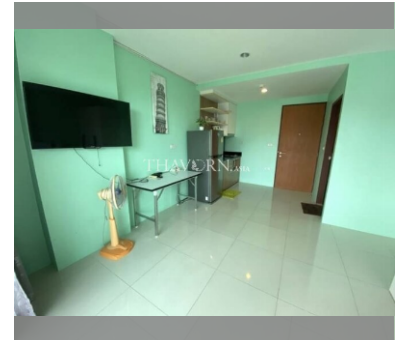

Condo for sale studio 31 m² in Diamond Suites Resort, Pattaya

฿ 1,390,000

UNIT PARAMETERS:

UID	FS-240561
quota	foreign quota
type	studio
size	31m²
floor	3
view	city view
quality	not chosen
transfer fee payer	Seller 50/ Buyer 50

PROJECT PARAMETERS:

district	Thappraya
buildings	7
floors	7
built in	2015

FACILITIES:

General information: resort, meters to beach: 700, minutes to beach: 10, open parking.

Swimming pool: swimming pool, kids pool.

Chill zone: chill zone, garden.

Health zone: gym, sauna.

Other: reception, CCTV, security, minimart.