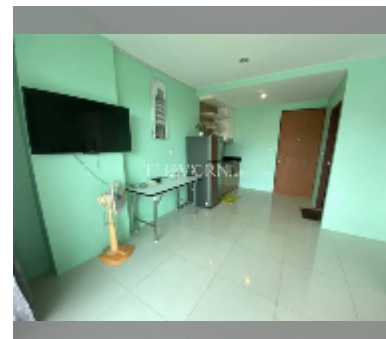

Condo for sale studio 31 m² in Diamond Suites Resort, Pattaya

฿ 1,390,000

UNIT PARAMETERS:

UID	FS-240561
quota	foreign quota
type	studio
size	31m ²
floor	3
view	city view

PROJECT PARAMETERS:

district	Thappraya
buildings	7
floors	8
built in	2013

FACILITIES:

General information: resort, meters to beach: 700, minutes to beach: 10, open parking.

Swimming pool: swimming pool, kids pool.

Chill zone: chill zone, garden.

Health zone: gym, sauna.

Other: reception, CCTV, security, minimart.