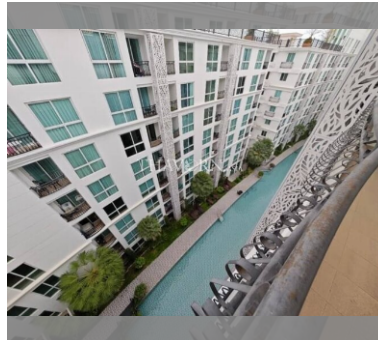

Condo for sale 1 bedroom 27 m² in City Garden Olympus, Pattaya

฿ 2,300,000

UNIT PARAMETERS:

UID	FS-240551
quota	foreign quota
type	1 bedroom
size	27m ²
floor	8
view	pool view
quality	not chosen
transfer fee payer	On buyer

PROJECT PARAMETERS:

district	Central Pattaya
buildings	6
floors	8
built in	2018
maintenance	฿ 12,960/year

FACILITIES:

General information: resort, underground parking.

Swimming pool: swimming pool, kids pool, jacuzzi, pool bar .

Chill zone: chill zone, rooftop chillout.

Health zone: gym, sauna.

Other: lobby, CCTV, security, minimart.

details