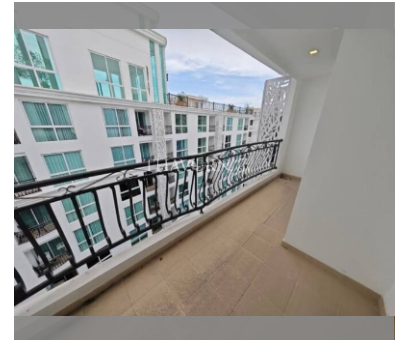

Condo for sale 1 bedroom 27 m² in City Garden Olympus, Pattaya

฿ 2,250,000

UNIT PARAMETERS:

UID	FS-240551
quota	foreign quota
type	1 bedroom
size	27m²
floor	8
view	pool view
quality	not chosen
transfer fee payer	On buyer

PROJECT PARAMETERS:

district	Central Pattaya
buildings	6
floors	8
built in	2018
maintenance	฿ 12,960/year

FACILITIES:

General information: resort, underground parking.

Swimming pool: swimming pool, kids pool, jacuzzi, pool bar .

Chill zone: chill zone, rooftop chillout.

Health zone: gym, sauna.

Other: lobby, CCTV, security, minimart.