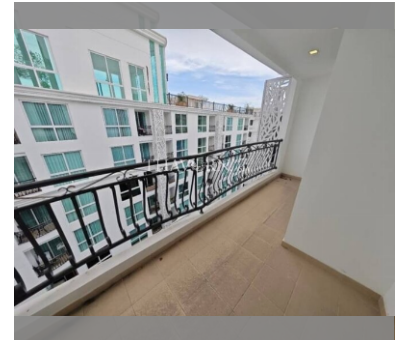

Condo for sale 1 bedroom 27 m² in City Garden Olympus, Pattaya

฿ 2,300,000

UNIT PARAMETERS:

UID	FS-240551
quota	foreign quota
type	1 bedroom
size	27m²
floor	8
view	pool view
quality	not chosen
transfer fee payer	On buyer

PROJECT PARAMETERS:

district	Central Pattaya
buildings	6
floors	8
built in	2018
maintenance	฿ 12,960/year

FACILITIES:

General information: resort, underground parking.

Swimming pool: swimming pool, kids pool, jacuzzi, pool bar .

Chill zone: chill zone, rooftop chillout.

Health zone: gym, sauna.

Other: lobby, CCTV, security, minimart.