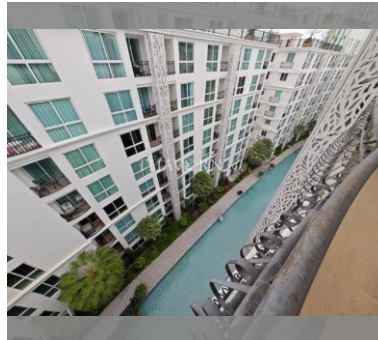

Condo for sale 1 bedroom 27 m² in City Garden Olympus, Pattaya

฿ 2,250,000

UNIT PARAMETERS:

UID	FS-240551
quota	foreign quota
type	1 bedroom
size	27m ²
floor	8
view	pool view
quality	not chosen
transfer fee payer	On buyer

PROJECT PARAMETERS:

district	Central Pattaya
buildings	6
floors	8
built in	2018
maintenance	฿ 12,960/year

FACILITIES:

General information: resort, underground parking.

Swimming pool: swimming pool, kids pool, jacuzzi, pool bar .

Chill zone: chill zone, rooftop chillout.

Health zone: gym, sauna.

Other: lobby, CCTV, security, minimart.

details