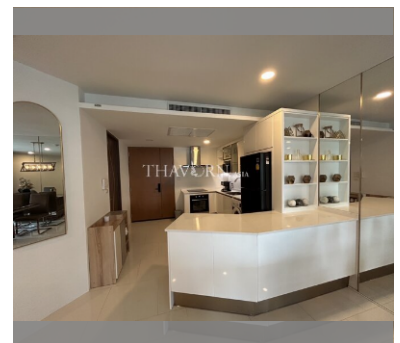

Condo for sale 2 bedroom 100 m² in The Sanctuary, Pattaya

฿ 6,990,000

UNIT PARAMETERS:

UID	FS-240549
quota	thai quota
type	2 bedroom
size	100m²
floor	3
view	pool view
quality	excellent
transfer fee payer	Seller 50/ Buyer 50

PROJECT PARAMETERS:

district	Wongamat
buildings	5
floors	8
built in	2009
maintenance	฿ 42,000/year

FACILITIES:

General information: boutique, underground parking.

Swimming pool: swimming pool.

Chill zone: chill zone, garden.

Health zone: gym, sauna.

Other: lobby, kids playgarden, CCTV, security, minimart.