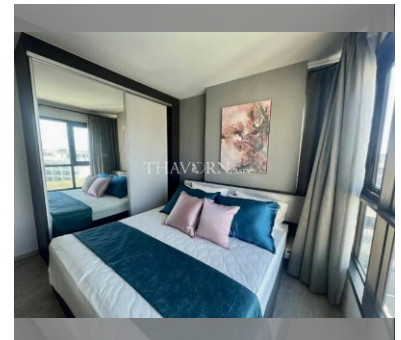

Condo for sale 2 bedroom 52 m² in The Base Central Pattaya, Pattaya

฿ 5,810,000

UNIT PARAMETERS:

UID	FS-240548
quota	foreign quota
type	2 bedroom
size	52m²
floor	7
view	city view
quality	not chosen
transfer fee payer	Seller 50/ Buyer 50

PROJECT PARAMETERS:

district	Central Pattaya
buildings	3
floors	32
built in	2016

FACILITIES:

General information: highrise, meters to beach: 100, minutes to beach: 5, covered parking.

Swimming pool: swimming pool, rooftop pool.

Chill zone: garden, rooftop chillout, barbeque areas.

Health zone: gym.

Other: lobby, CCTV, security.