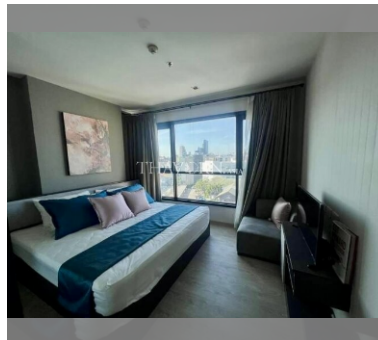

Condo for sale 2 bedroom 52 m² in The Base Central Pattaya, Pattaya

฿ 5,810,000

UNIT PARAMETERS:

UID	FS-240548
quota	foreign quota
type	2 bedroom
size	52m²
floor	7
view	city view
quality	not chosen
transfer fee payer	Seller 50/ Buyer 50

PROJECT PARAMETERS:

district	Central Pattaya
buildings	3
floors	32
built in	2016

FACILITIES:

General information: highrise, meters to beach: 100, minutes to beach: 5, covered parking.

Swimming pool: swimming pool, rooftop pool.

Chill zone: garden, rooftop chillout, barbeque areas.

Health zone: gym.

Other: lobby, CCTV, security.