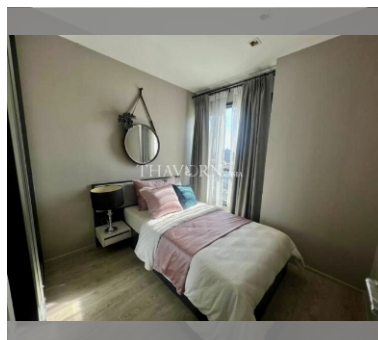

Condo for sale 2 bedroom 52 m² in The Base Central Pattaya, Pattaya

฿ 5,810,000

UNIT PARAMETERS:

UID	FS-240548
quota	foreign quota
type	2 bedroom
size	52m²
floor	7
view	city view
quality	not chosen
transfer fee payer	Seller 50/ Buyer 50

PROJECT PARAMETERS:

district	Central Pattaya
buildings	3
floors	32
built in	2016

FACILITIES:

General information: highrise, meters to beach: 100, minutes to beach: 5, covered parking.

Swimming pool: swimming pool, rooftop pool.

Chill zone: garden, rooftop chillout, barbeque areas.

Health zone: gym.

Other: lobby, CCTV, security.