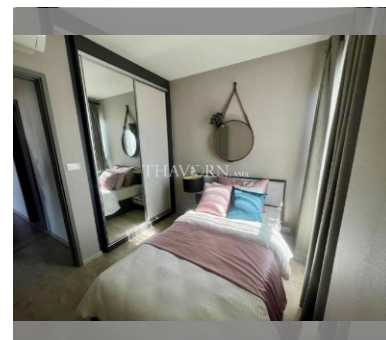

Condo for sale 2 bedroom 52 m² in The Base Central Pattaya, Pattaya

฿ 5,810,000

UNIT PARAMETERS:

UID	FS-240548
quota	foreign quota
type	2 bedroom
size	52m²
floor	7
view	city view
quality	not chosen
transfer fee payer	Seller 50/ Buyer 50

PROJECT PARAMETERS:

district	Central Pattaya
buildings	3
floors	32
built in	2016

FACILITIES:

General information: highrise, meters to beach: 100, minutes to beach: 5, covered parking.

Swimming pool: swimming pool, rooftop pool.

Chill zone: garden, rooftop chillout, barbeque areas.

Health zone: gym.

Other: lobby, CCTV, security.