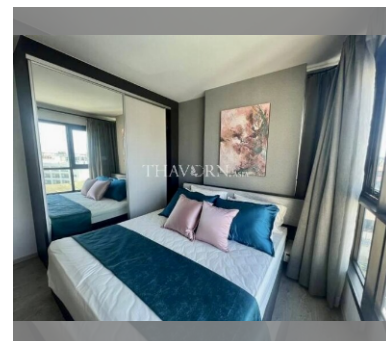

Condo for sale 2 bedroom 52 m² in The Base Central Pattaya, Pattaya

฿ 5,810,000

UNIT PARAMETERS:

UID	FS-240548
quota	foreign quota
type	2 bedroom
size	52m²
floor	7
view	city view
quality	not chosen
transfer fee payer	Seller 50/ Buyer 50

PROJECT PARAMETERS:

district	Central Pattaya
buildings	3
floors	32
built in	2016

FACILITIES:

General information: highrise, meters to beach: 100, minutes to beach: 5, covered parking.

Swimming pool: swimming pool, rooftop pool.

Chill zone: garden, rooftop chillout, barbeque areas.

Health zone: gym.

Other: lobby, CCTV, security.