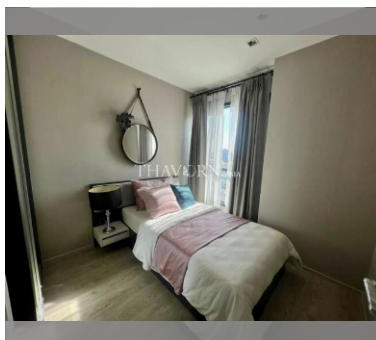

Condo for sale 2 bedroom 52 m² in The Base Central Pattaya, Pattaya

฿ 5,810,000

UNIT PARAMETERS:

UID	FS-240548
quota	foreign quota
type	2 bedroom
size	52m²
floor	7
view	city view
quality	not chosen
transfer fee payer	Seller 50/ Buyer 50

PROJECT PARAMETERS:

district	Central Pattaya
buildings	3
floors	32
built in	2016

FACILITIES:

General information: highrise, meters to beach: 100, minutes to beach: 5, covered parking.

Swimming pool: swimming pool, rooftop pool.

Chill zone: garden, rooftop chillout, barbeque areas.

Health zone: gym.

Other: lobby, CCTV, security.