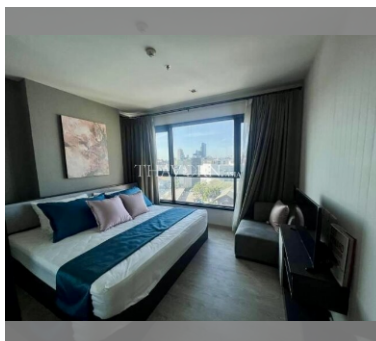

Condo for sale 2 bedroom 52 m² in The Base Central Pattaya, Pattaya

฿ 5,810,000

UNIT PARAMETERS:

UID	FS-240548
quota	foreign quota
type	2 bedroom
size	52m²
floor	7
view	city view
quality	not chosen
transfer fee payer	Seller 50/ Buyer 50

PROJECT PARAMETERS:

district	Central Pattaya
buildings	3
floors	32
built in	2016

FACILITIES:

General information: highrise, meters to beach: 100, minutes to beach: 5, covered parking.

Swimming pool: swimming pool, rooftop pool.

Chill zone: garden, rooftop chillout, barbeque areas.

Health zone: gym.

Other: lobby, CCTV, security.