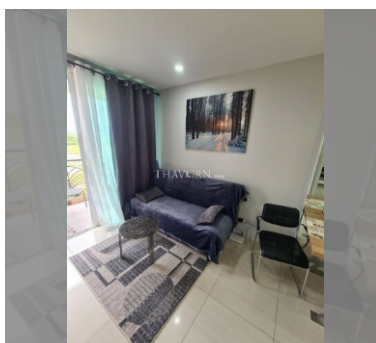

Condo for sale 1 bedroom 36 m² in Atlantis Condo Resort, Pattaya

฿ 1,990,000

UNIT PARAMETERS:

UID	FS-240545
quota	foreign quota
type	1 bedroom
size	36m²
floor	6
view	city view
quality	excellent
equipment	furniture
online viewing	on
transfer fee payer	50/50

PROJECT PARAMETERS:

district	Jomtien
buildings	5
floors	8
built in	2014
maintenance	฿ 15,120/year

FACILITIES:

General information: resort, meters to beach: 500, minutes to beach: 5, open parking, covered parking.

Swimming pool: swimming pool, kids pool, water slides, waterfall, jacuzzi.

Chill zone: chill zone, garden.

Health zone: gym, sauna, hamam.

Other: reception, lobby, clubhouse, games room, kids playgarden, CCTV, security, minimart, laundry.