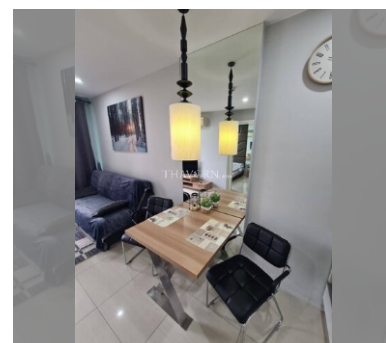

Condo for sale 1 bedroom 36 m² in Atlantis Condo Resort, Pattaya

฿ 1,990,000

UNIT PARAMETERS:

UID	FS-240545
quota	foreign quota
type	1 bedroom
size	36m²
floor	6
view	city view
quality	excellent
equipment	furniture
online viewing	on
transfer fee payer	50/50

PROJECT PARAMETERS:

district	Jomtien
buildings	5
floors	8
built in	2014
maintenance	฿ 15,120/year

FACILITIES:

General information: resort, meters to beach: 500, minutes to beach: 5, open parking, covered parking.

Swimming pool: swimming pool, kids pool, water slides, waterfall, jacuzzi.

Chill zone: chill zone, garden.

Health zone: gym, sauna, hamam.

Other: reception, lobby, clubhouse, games room, kids playgarden, CCTV, security, minimart, laundry.