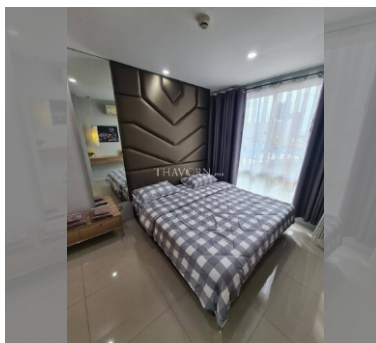

Condo for sale 1 bedroom 36 m² in Atlantis Condo Resort, Pattaya

฿ 1,990,000

UNIT PARAMETERS:

UID	FS-240545
quota	foreign quota
type	1 bedroom
size	36m²
floor	6
view	city view
quality	excellent
equipment	furniture
online viewing	on
transfer fee payer	50/50

PROJECT PARAMETERS:

district	Jomtien
buildings	5
floors	8
built in	2014
maintenance	฿ 15,120/year

FACILITIES:

General information: resort, meters to beach: 500, minutes to beach: 5, open parking, covered parking.

Swimming pool: swimming pool, kids pool, water slides, waterfall, jacuzzi.

Chill zone: chill zone, garden.

Health zone: gym, sauna, hamam.

Other: reception, lobby, clubhouse, games room, kids playgarden, CCTV, security, minimart, laundry.