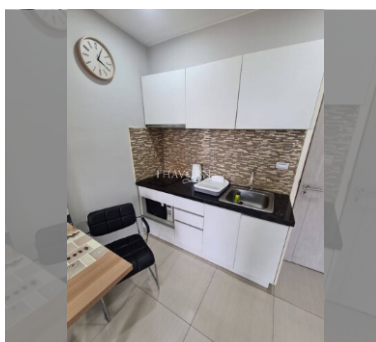

Condo for sale 1 bedroom 36 m² in Atlantis Condo Resort, Pattaya

฿ 1,990,000

UNIT PARAMETERS:

UID	FS-240545
quota	foreign quota
type	1 bedroom
size	36m ²
floor	6
view	city view
quality	excellent
equipment	furniture
online viewing	on
transfer fee payer	50/50

Swimming pool: swimming pool, kids pool, water slides, waterfall, jacuzzi.

Chill zone: chill zone, garden.

Health zone: gym, sauna, hamam.

Other: reception, lobby, clubhouse, games room, kids playgarden, CCTV, security, minimart, laundry.