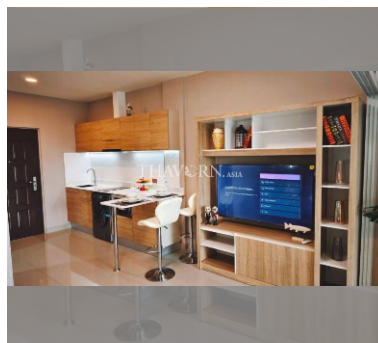

Condo for sale studio 48 m² in View Talay 8, Pattaya

฿ 3,470,000

UNIT PARAMETERS:

UID	FS-240543
quota	foreign quota
type	studio
size	48m²
floor	11
view	sea view
quality	not chosen
transfer fee payer	Transfer on seller

PROJECT PARAMETERS:

district	Jomtien
buildings	1
floors	30
built in	2010

FACILITIES:

General information: highrise, covered parking.

Swimming pool: swimming pool.

Chill zone: garden.

Health zone: gym.

Other: kids playgarden, CCTV, security.