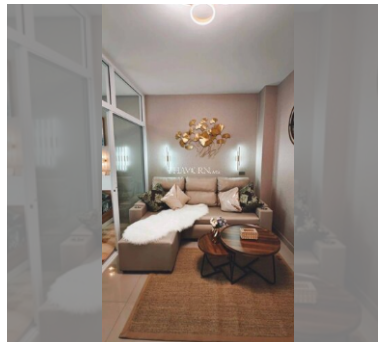

Condo for sale studio 48 m² in View Talay 8, Pattaya

฿ 3,470,000

UNIT PARAMETERS:

UID	FS-240543
quota	foreign quota
type	studio
size	48m²
floor	11
view	sea view
quality	not chosen
transfer fee payer	Transfer on seller

PROJECT PARAMETERS:

district	Jomtien
buildings	1
floors	30
built in	2010

FACILITIES:

General information: highrise, covered parking.

Swimming pool: swimming pool.

Chill zone: garden.

Health zone: gym.

Other: kids playgarden, CCTV, security.