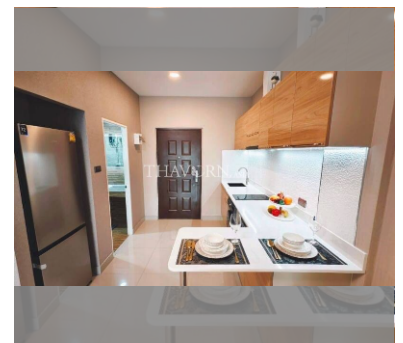

Condo for sale studio 48 m² in View Talay 8, Pattaya

฿ 3,470,000

UNIT PARAMETERS:

UID	FS-240543
quota	foreign quota
type	studio
size	48m²
floor	11
view	sea view
quality	not chosen
transfer fee payer	Transfer on seller

PROJECT PARAMETERS:

district	Jomtien
buildings	1
floors	30
built in	2010

FACILITIES:

General information: highrise, covered parking.

Swimming pool: swimming pool.

Chill zone: garden.

Health zone: gym.

Other: kids playgarden, CCTV, security.