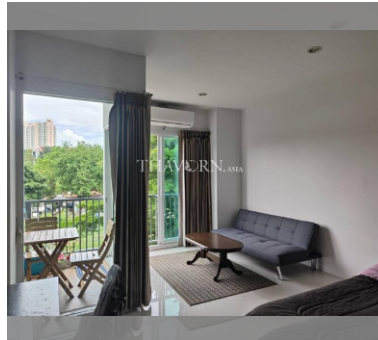

Condo for sale studio 40 m² in Diamond Suites Resort, Pattaya

฿ 1,600,000

UNIT PARAMETERS:

UID	FS-240541
quota	foreign quota
type	studio
size	40m²
floor	3
view	city view
quality	not chosen
transfer fee payer	Seller 50/buyer50

PROJECT PARAMETERS:

district	Thappraya
buildings	7
floors	7
built in	2015

FACILITIES:

General information: resort, meters to beach: 700, minutes to beach: 10, open parking.

Swimming pool: swimming pool, kids pool.

Chill zone: chill zone, garden.

Health zone: gym, sauna.

Other: reception, CCTV, security, minimart.