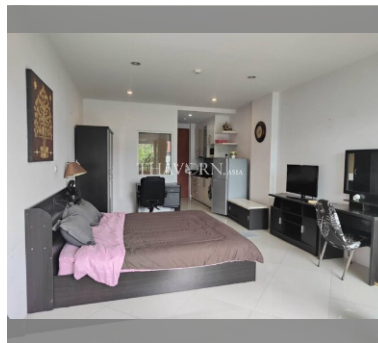

Condo for sale studio 40 m² in Diamond Suites Resort, Pattaya

฿ 1,600,000

UNIT PARAMETERS:

UID	FS-240541
quota	foreign quota
type	studio
size	40m²
floor	3
view	city view
quality	not chosen
transfer fee payer	Seller 50/buyer50

PROJECT PARAMETERS:

district	Thappraya
buildings	7
floors	7
built in	2015

FACILITIES:

General information: resort, meters to beach: 700, minutes to beach: 10, open parking.

Swimming pool: swimming pool, kids pool.

Chill zone: chill zone, garden.

Health zone: gym, sauna.

Other: reception, CCTV, security, minimart.