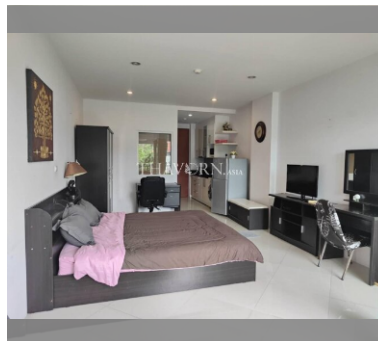

Condo for sale studio 40 m² in Diamond Suites Resort, Pattaya

฿ 1,600,000

UNIT PARAMETERS:

UID	FS-240541
quota	foreign quota
type	studio
size	40m²
floor	3
view	city view
quality	not chosen
transfer fee payer	Seller 50/buyer50

PROJECT PARAMETERS:

district	Thappraya
buildings	7
floors	7
built in	2015

FACILITIES:

General information: resort, meters to beach: 700, minutes to beach: 10, open parking.

Swimming pool: swimming pool, kids pool.

Chill zone: chill zone, garden.

Health zone: gym, sauna.

Other: reception, CCTV, security, minimart.