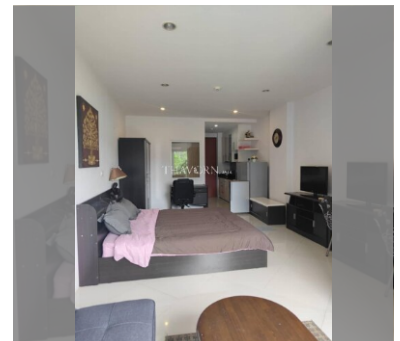

Condo for sale studio 40 m² in Diamond Suites Resort, Pattaya

฿ 1,600,000

UNIT PARAMETERS:

UID	FS-240541
quota	foreign quota
type	studio
size	40m²
floor	3
view	city view
quality	not chosen
transfer fee payer	Seller 50/buyer50

PROJECT PARAMETERS:

district	Thappraya
buildings	7
floors	7
built in	2015

FACILITIES:

General information: resort, meters to beach: 700, minutes to beach: 10, open parking.

Swimming pool: swimming pool, kids pool.

Chill zone: chill zone, garden.

Health zone: gym, sauna.

Other: reception, CCTV, security, minimart.