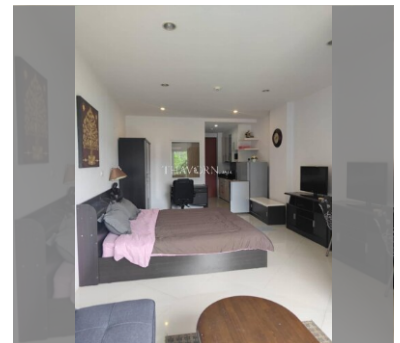

Condo for sale studio 40 m² in Diamond Suites Resort, Pattaya

฿ 1,600,000

UNIT PARAMETERS:

UID	FS-240541
quota	foreign quota
type	studio
size	40m²
floor	3
view	city view
quality	not chosen
transfer fee payer	Seller 50/buyer50

PROJECT PARAMETERS:

district	Thappraya
buildings	7
floors	7
built in	2015

FACILITIES:

General information: resort, meters to beach: 700, minutes to beach: 10, open parking.

Swimming pool: swimming pool, kids pool.

Chill zone: chill zone, garden.

Health zone: gym, sauna.

Other: reception, CCTV, security, minimart.