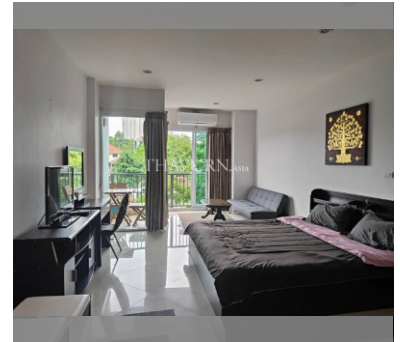

Condo for sale studio 40 m² in Diamond Suites Resort, Pattaya

฿ 1,600,000

UNIT PARAMETERS:

UID	FS-240541
quota	foreign quota
type	studio
size	40m²
floor	3
view	city view
quality	not chosen
transfer fee payer	Seller 50/buyer50

PROJECT PARAMETERS:

district	Thappraya
buildings	7
floors	7
built in	2015

FACILITIES:

General information: resort, meters to beach: 700, minutes to beach: 10, open parking.

Swimming pool: swimming pool, kids pool.

Chill zone: chill zone, garden.

Health zone: gym, sauna.

Other: reception, CCTV, security, minimart.