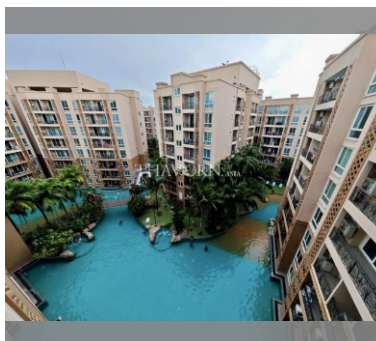

Condo for sale 1 bedroom 35 m² in Atlantis Condo Resort, Pattaya

฿ 2,240,000

UNIT PARAMETERS:

UID	FS-240535
quota	foreign quota
type	1 bedroom
size	35m²
floor	7
view	pool view
quality	not chosen
transfer fee payer	Seller 50/ Buyer 50

PROJECT PARAMETERS:

district	Jomtien
buildings	5
floors	8
built in	2014
maintenance	฿ 14,700/year

FACILITIES:

General information: resort, meters to beach: 500, minutes to beach: 5, open parking, covered parking.

Swimming pool: swimming pool, kids pool, water slides, waterfall, jacuzzi.

Chill zone: chill zone, garden.

Health zone: gym, sauna, hamam.

Other: reception, lobby, clubhouse, games room, kids playgarden, CCTV, security, minimart, laundry.