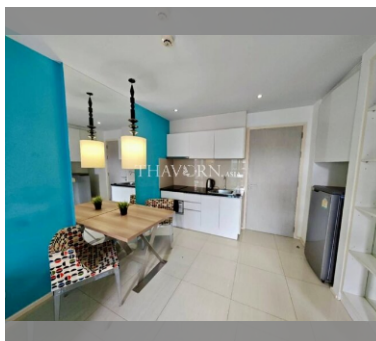

Condo for sale 1 bedroom 35 m² in Atlantis Condo Resort, Pattaya

฿ 2,240,000

UNIT PARAMETERS:

UID	FS-240535
quota	foreign quota
type	1 bedroom
size	35m²
floor	7
view	pool view
quality	not chosen
transfer fee payer	Seller 50/ Buyer 50

PROJECT PARAMETERS:

district	Jomtien
buildings	5
floors	8
built in	2014
maintenance	฿ 14,700/year

FACILITIES:

General information: resort, meters to beach: 500, minutes to beach: 5, open parking, covered parking.

Swimming pool: swimming pool, kids pool, water slides, waterfall, jacuzzi.

Chill zone: chill zone, garden.

Health zone: gym, sauna, hamam.

Other: reception, lobby, clubhouse, games room, kids playgarden, CCTV, security, minimart, laundry.