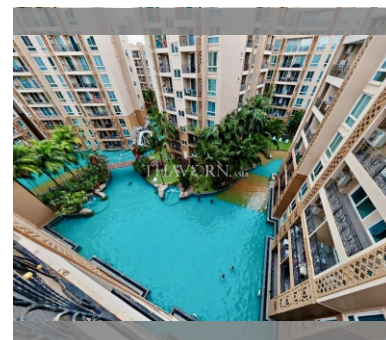

Condo for sale 1 bedroom 35 m² in Atlantis Condo Resort, Pattaya

฿ 2,240,000

UNIT PARAMETERS:

UID	FS-240535
quota	foreign quota
type	1 bedroom
size	35m²
floor	7
view	pool view
quality	not chosen
transfer fee payer	Seller 50/ Buyer 50

PROJECT PARAMETERS:

district	Jomtien
buildings	5
floors	8
built in	2014
maintenance	฿ 14,700/year

FACILITIES:

General information: resort, meters to beach: 500, minutes to beach: 5, open parking, covered parking.

Swimming pool: swimming pool, kids pool, water slides, waterfall, jacuzzi.

Chill zone: chill zone, garden.

Health zone: gym, sauna, hamam.

Other: reception, lobby, clubhouse, games room, kids playgarden, CCTV, security, minimart, laundry.