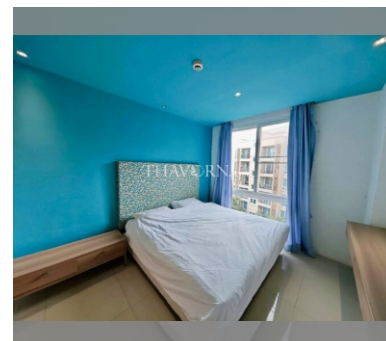

Condo for sale 1 bedroom 35 m² in Atlantis Condo Resort, Pattaya

฿ 2,240,000

UNIT PARAMETERS:

UID	FS-240535
quota	foreign quota
type	1 bedroom
size	35m²
floor	7
view	pool view
quality	not chosen
transfer fee payer	Seller 50/ Buyer 50

PROJECT PARAMETERS:

district	Jomtien
buildings	5
floors	8
built in	2014
maintenance	฿ 14,700/year

FACILITIES:

General information: resort, meters to beach: 500, minutes to beach: 5, open parking, covered parking.

Swimming pool: swimming pool, kids pool, water slides, waterfall, jacuzzi.

Chill zone: chill zone, garden.

Health zone: gym, sauna, hamam.

Other: reception, lobby, clubhouse, games room, kids playgarden, CCTV, security, minimart, laundry.