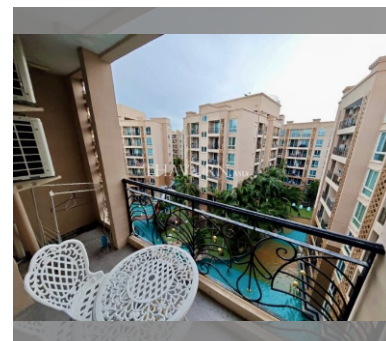

Condo for sale 1 bedroom 35 m² in Atlantis Condo Resort, Pattaya

฿ 2,240,000

UNIT PARAMETERS:

UID	FS-240535
quota	foreign quota
type	1 bedroom
size	35m²
floor	7
view	pool view
quality	not chosen
transfer fee payer	Seller 50/ Buyer 50

PROJECT PARAMETERS:

district	Jomtien
buildings	5
floors	8
built in	2014
maintenance	฿ 14,700/year

FACILITIES:

General information: resort, meters to beach: 500, minutes to beach: 5, open parking, covered parking.

Swimming pool: swimming pool, kids pool, water slides, waterfall, jacuzzi.

Chill zone: chill zone, garden.

Health zone: gym, sauna, hamam.

Other: reception, lobby, clubhouse, games room, kids playgarden, CCTV, security, minimart, laundry.