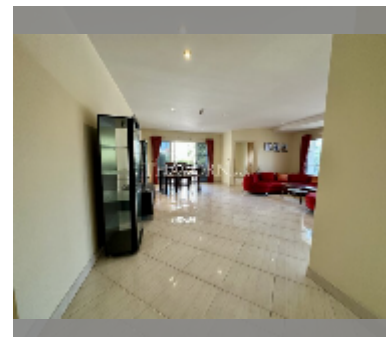

Condo for sale 2 bedroom 125 m² in Wongamat Residence Condominium, Pattaya

฿ 5,500,000

UNIT PARAMETERS:

UID	FS-240531
quota	company ownership
type	2 bedroom
size	125m²
floor	3
view	city view

PROJECT PARAMETERS:

district	Wongamat
buildings	1
floors	8
built in	2006
maintenance	฿ 45,000/year

FACILITIES:

General information: lowrise, meters to beach: 60, minutes to beach: 1, open parking, covered parking.

Swimming pool: swimming pool.

Health zone: gym.

Other: reception, CCTV, security.