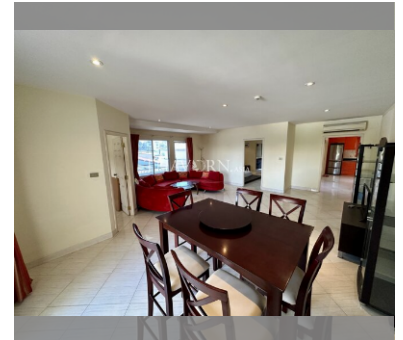

Condo for sale 2 bedroom 125 m² in Wongamat Residence Condominium, Pattaya

฿ 5,500,000

UNIT PARAMETERS:

UID	FS-240531
quota	company ownership
type	2 bedroom
size	125m²
floor	3
view	city view
quality	not chosen

PROJECT PARAMETERS:

district	Wongamat
buildings	1
floors	8
built in	2006
maintenance	฿ 45,000/year

FACILITIES:

General information: lowrise, meters to beach: 60, minutes to beach: 1, open parking, covered parking.

Swimming pool: swimming pool.

Health zone: gym.

Other: reception, CCTV, security.