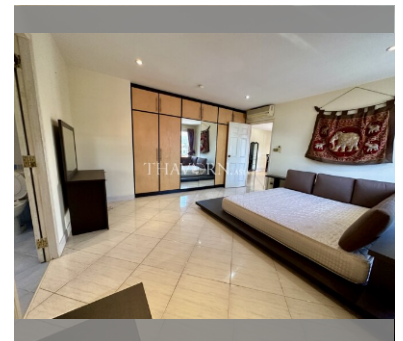

Condo for sale 2 bedroom 125 m² in Wongamat Residence Condominium, Pattaya

฿ 5,500,000

UNIT PARAMETERS:

UID	FS-240531
quota	company ownership
type	2 bedroom
size	125m²
floor	3
view	city view
quality	not chosen

PROJECT PARAMETERS:

district	Wongamat
buildings	1
floors	8
built in	2006
maintenance	฿ 45,000/year

FACILITIES:

General information: lowrise, meters to beach: 60, minutes to beach: 1, open parking, covered parking.

Swimming pool: swimming pool.

Health zone: gym.

Other: reception, CCTV, security.