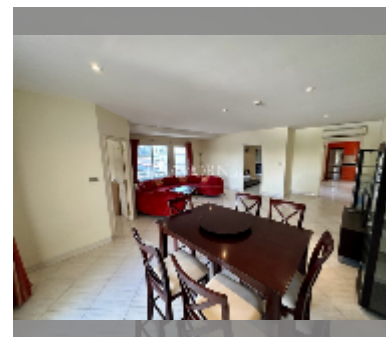

Condo for sale 2 bedroom 125 m² in Wongamat Residence Condominium, Pattaya

฿ 5,500,000

UNIT PARAMETERS:

UID	FS-240531
quota	company ownership
type	2 bedroom
size	125m²
floor	3
view	city view

PROJECT PARAMETERS:

district	Wongamat
buildings	1
floors	8
built in	2006
maintenance	฿ 45,000/year

FACILITIES:

General information: lowrise, meters to beach: 60, minutes to beach: 1, open parking, covered parking.

Swimming pool: swimming pool.

Health zone: gym.

Other: reception, CCTV, security.