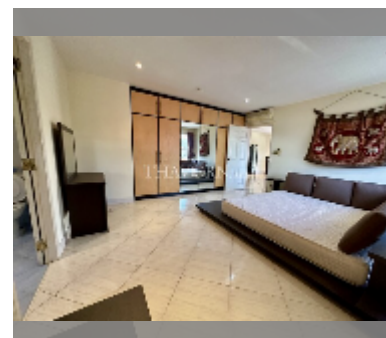

Condo for sale 2 bedroom 125 m² in Wongamat Residence Condominium, Pattaya

฿ 5,500,000

UNIT PARAMETERS:

UID	FS-240531
quota	company ownership
type	2 bedroom
size	125m²
floor	3
view	city view

PROJECT PARAMETERS:

district	Wongamat
buildings	1
floors	8
built in	2006
maintenance	฿ 45,000/year

FACILITIES:

General information: lowrise, meters to beach: 60, minutes to beach: 1, open parking, covered parking.

Swimming pool: swimming pool.

Health zone: gym.

Other: reception, CCTV, security.