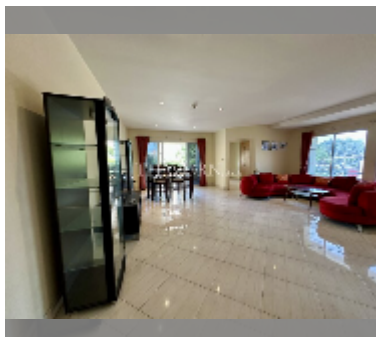

Condo for sale 2 bedroom 125 m² in Wongamat Residence Condominium, Pattaya

฿ 5,500,000

UNIT PARAMETERS:

UID	FS-240531
quota	company ownership
type	2 bedroom
size	125m²
floor	3
view	city view

PROJECT PARAMETERS:

district	Wongamat
buildings	1
floors	8
built in	2006
maintenance	฿ 45,000/year

FACILITIES:

General information: lowrise, meters to beach: 60, minutes to beach: 1, open parking, covered parking.

Swimming pool: swimming pool.

Health zone: gym.

Other: reception, CCTV, security.