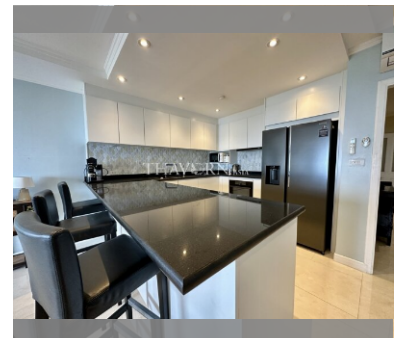

Condo for sale 2 bedroom 143 m² in Wongamat Residence Condominium, Pattaya

฿ 11,280,000

UNIT PARAMETERS:

UID	FS-240530
quota	foreign quota
type	2 bedroom
size	143m²
floor	7
view	sea view
quality	not chosen

PROJECT PARAMETERS:

district	Wongamat
buildings	1
floors	8
built in	2006
maintenance	฿ 51,480/year

FACILITIES:

General information: lowrise, meters to beach: 60, minutes to beach: 1, open parking, covered parking.

Swimming pool: swimming pool.

Health zone: gym.

Other: reception, CCTV, security.