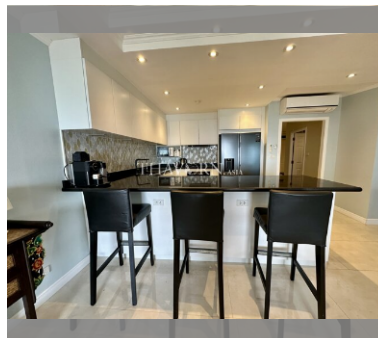

Condo for sale 2 bedroom 143 m² in Wongamat Residence Condominium, Pattaya

฿ 11,280,000

UNIT PARAMETERS:

UID	FS-240530
quota	foreign quota
type	2 bedroom
size	143m²
floor	7
view	sea view
quality	not chosen

PROJECT PARAMETERS:

district	Wongamat
buildings	1
floors	8
built in	2006
maintenance	฿ 51,480/year

FACILITIES:

General information: lowrise, meters to beach: 60, minutes to beach: 1, open parking, covered parking.

Swimming pool: swimming pool.

Health zone: gym.

Other: reception, CCTV, security.