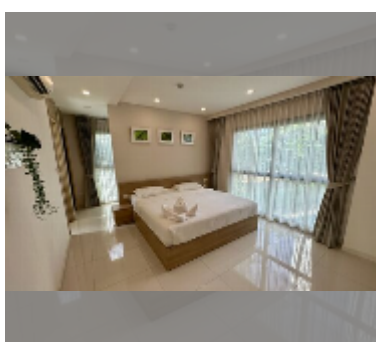

Condo for sale 2 bedroom 74.78 m² in City Garden Tropicana, Pattaya

฿ 6,500,000

UNIT PARAMETERS:

UID	FS-240528
quota	thai quota
type	2 bedroom
size	74.78m ²
floor	2
view	pool view

PROJECT PARAMETERS:

district	Wongamat
buildings	1
floors	8
built in	2016
maintenance	฿ 35,894/year

FACILITIES:

General information: boutique, meters to beach: 300, minutes to beach: 10, open parking.

Swimming pool: swimming pool, jacuzzi.

Chill zone: garden, rooftop chillout.

Health zone: gym, sauna.

Other: reception, lobby, CCTV, security, room service.