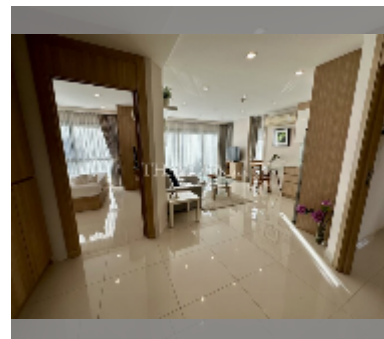

Condo for sale 2 bedroom 74.78 m² in City Garden Tropicana, Pattaya

฿ 6,500,000

UNIT PARAMETERS:

UID	FS-240528
quota	thai quota
type	2 bedroom
size	74.78m ²
floor	2
view	pool view

PROJECT PARAMETERS:

district	Wongamat
buildings	1
floors	8
built in	2016
maintenance	฿ 35,894/year

FACILITIES:

General information: boutique, meters to beach: 300, minutes to beach: 10, open parking.

Swimming pool: swimming pool, jacuzzi.

Chill zone: garden, rooftop chillout.

Health zone: gym, sauna.

Other: reception, lobby, CCTV, security, room service.