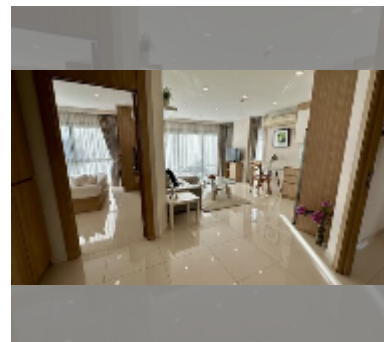

Condo for sale 2 bedroom 74.78 m² in City Garden Tropicana, Pattaya

฿ 6,500,000

UNIT PARAMETERS:

UID	FS-240528
quota	thai quota
type	2 bedroom
size	74.78m ²
floor	2
view	pool view

PROJECT PARAMETERS:

district	Wongamat
buildings	1
floors	8
built in	2016
maintenance	฿ 35,894/year

FACILITIES:

General information: boutique, meters to beach: 300, minutes to beach: 10, open parking.

Swimming pool: swimming pool, jacuzzi.

Chill zone: garden, rooftop chillout.

Health zone: gym, sauna.

Other: reception, lobby, CCTV, security, room service.