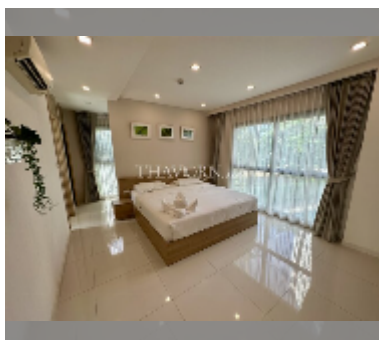

Condo for sale 2 bedroom 74.78 m² in City Garden Tropicana, Pattaya

฿ 6,500,000

UNIT PARAMETERS:

UID	FS-240528
quota	thai quota
type	2 bedroom
size	74.78m ²
floor	2
view	pool view

PROJECT PARAMETERS:

district	Wongamat
buildings	1
floors	8
built in	2016
maintenance	฿ 35,894/year

FACILITIES:

General information: boutique, meters to beach: 300, minutes to beach: 10, open parking.

Swimming pool: swimming pool, jacuzzi.

Chill zone: garden, rooftop chillout.

Health zone: gym, sauna.

Other: reception, lobby, CCTV, security, room service.