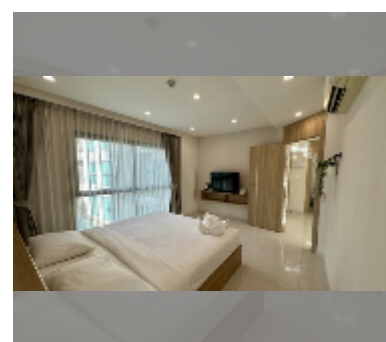

Condo for sale 2 bedroom 74.78 m² in City Garden Tropicana, Pattaya

฿ 6,500,000

UNIT PARAMETERS:

UID	FS-240528
quota	thai quota
type	2 bedroom
size	74.78m ²
floor	2
view	pool view

PROJECT PARAMETERS:

district	Wongamat
buildings	1
floors	8
built in	2016
maintenance	฿ 35,894/year

FACILITIES:

General information: boutique, meters to beach: 300, minutes to beach: 10, open parking.

Swimming pool: swimming pool, jacuzzi.

Chill zone: garden, rooftop chillout.

Health zone: gym, sauna.

Other: reception, lobby, CCTV, security, room service.