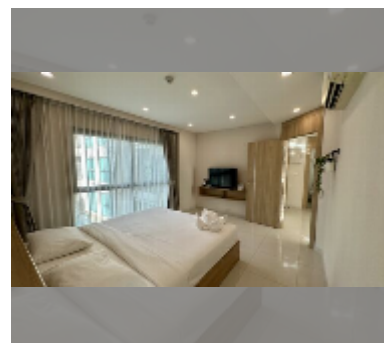

Condo for sale 2 bedroom 74.78 m² in City Garden Tropicana, Pattaya

฿ 6,500,000

UNIT PARAMETERS:

UID	FS-240528
quota	thai quota
type	2 bedroom
size	74.78m ²
floor	2
view	pool view

PROJECT PARAMETERS:

district	Wongamat
buildings	1
floors	8
built in	2016
maintenance	฿ 35,894/year

FACILITIES:

General information: boutique, meters to beach: 300, minutes to beach: 10, open parking.

Swimming pool: swimming pool, jacuzzi.

Chill zone: garden, rooftop chillout.

Health zone: gym, sauna.

Other: reception, lobby, CCTV, security, room service.