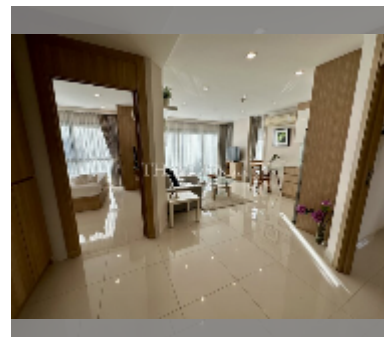

Condo for sale 2 bedroom 74.78 m² in City Garden Tropicana, Pattaya

฿ 6,500,000

UNIT PARAMETERS:

UID	FS-240528
quota	thai quota
type	2 bedroom
size	74.78m²
floor	2
view	pool view

PROJECT PARAMETERS:

district	Wongamat
buildings	1
floors	8
built in	2016
maintenance	฿ 35,894/year

FACILITIES:

General information: boutique, meters to beach: 300, minutes to beach: 10, open parking.

Swimming pool: swimming pool, jacuzzi.

Chill zone: garden, rooftop chillout.

Health zone: gym, sauna.

Other: reception, lobby, CCTV, security, room service.