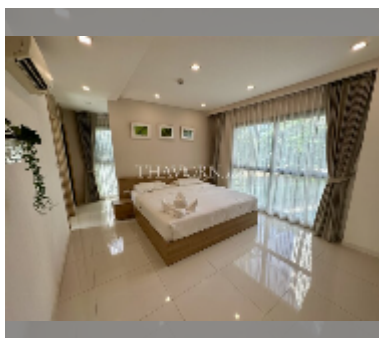

## Condo for sale 2 bedroom 74.78 m<sup>2</sup> in City Garden Tropicana, Pattaya

**฿ 6,500,000**

**UNIT PARAMETERS:**

UID	FS-240528
quota	thai quota
type	2 bedroom
size	74.78m <sup>2</sup>
floor	2
view	pool view

**Swimming pool:** swimming pool, jacuzzi.

**Chill zone:** garden, rooftop chillout.

**Health zone:** gym, sauna.

**Other:** reception, lobby, CCTV, security, room service.

[details](#)