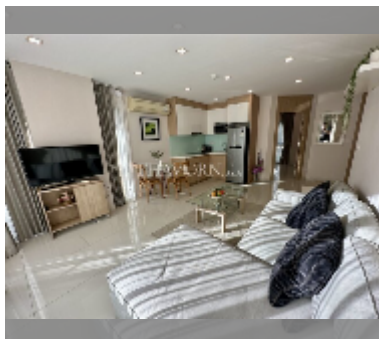

Condo for sale 2 bedroom 74.78 m² in City Garden Tropicana, Pattaya

฿ 6,500,000

UNIT PARAMETERS:

UID	FS-240528
quota	thai quota
type	2 bedroom
size	74.78m ²
floor	2
view	pool view

PROJECT PARAMETERS:

district	Wongamat
buildings	1
floors	8
built in	2016
maintenance	฿ 35,894/year

FACILITIES:

General information: boutique, meters to beach: 300, minutes to beach: 10, open parking.

Swimming pool: swimming pool, jacuzzi.

Chill zone: garden, rooftop chillout.

Health zone: gym, sauna.

Other: reception, lobby, CCTV, security, room service.