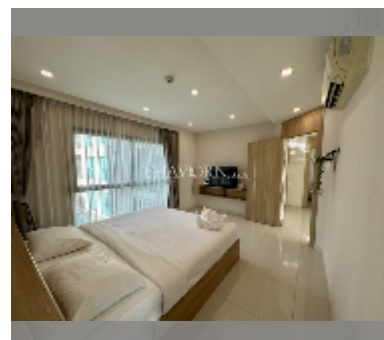

Condo for sale 2 bedroom 74.78 m² in City Garden Tropicana, Pattaya

฿ 6,500,000

UNIT PARAMETERS:

UID	FS-240528
quota	thai quota
type	2 bedroom
size	74.78m ²
floor	2
view	pool view

PROJECT PARAMETERS:

district	Wongamat
buildings	1
floors	8
built in	2016
maintenance	฿ 35,894/year

FACILITIES:

General information: boutique, meters to beach: 300, minutes to beach: 10, open parking.

Swimming pool: swimming pool, jacuzzi.

Chill zone: garden, rooftop chillout.

Health zone: gym, sauna.

Other: reception, lobby, CCTV, security, room service.