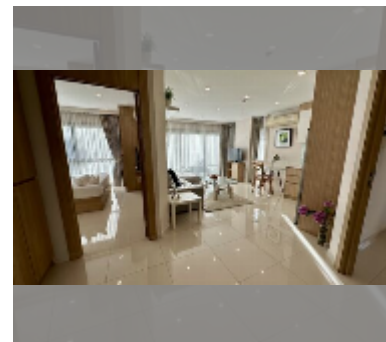

Condo for sale 2 bedroom 74.78 m² in City Garden Tropicana, Pattaya

฿ 6,500,000

UNIT PARAMETERS:

UID	FS-240528
quota	thai quota
type	2 bedroom
size	74.78m ²
floor	2
view	pool view

PROJECT PARAMETERS:

district	Wongamat
buildings	1
floors	8
built in	2016
maintenance	฿ 35,894/year

FACILITIES:

General information: boutique, meters to beach: 300, minutes to beach: 10, open parking.

Swimming pool: swimming pool, jacuzzi.

Chill zone: garden, rooftop chillout.

Health zone: gym, sauna.

Other: reception, lobby, CCTV, security, room service.