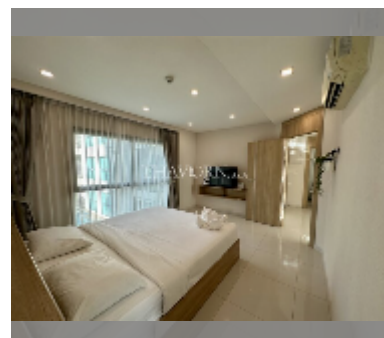

Condo for sale 2 bedroom 74.78 m² in City Garden Tropicana, Pattaya

฿ 6,500,000

UNIT PARAMETERS:

UID	FS-240528
quota	thai quota
type	2 bedroom
size	74.78m²
floor	2
view	pool view

PROJECT PARAMETERS:

district	Wongamat
buildings	1
floors	8
built in	2016
maintenance	฿ 35,894/year

FACILITIES:

General information: boutique, meters to beach: 300, minutes to beach: 10, open parking.

Swimming pool: swimming pool, jacuzzi.

Chill zone: garden, rooftop chillout.

Health zone: gym, sauna.

Other: reception, lobby, CCTV, security, room service.