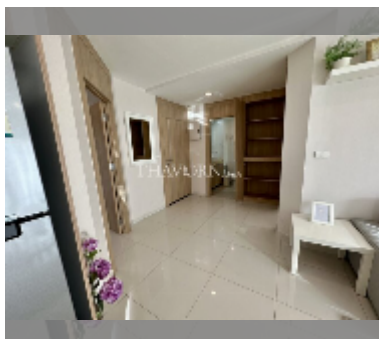

Condo for sale 2 bedroom 74.78 m² in City Garden Tropicana, Pattaya

฿ 6,500,000

UNIT PARAMETERS:

UID	FS-240528
quota	thai quota
type	2 bedroom
size	74.78m ²
floor	2
view	pool view

PROJECT PARAMETERS:

district	Wongamat
buildings	1
floors	8
built in	2016
maintenance	฿ 35,894/year

FACILITIES:

General information: boutique, meters to beach: 300, minutes to beach: 10, open parking.

Swimming pool: swimming pool, jacuzzi.

Chill zone: garden, rooftop chillout.

Health zone: gym, sauna.

Other: reception, lobby, CCTV, security, room service.