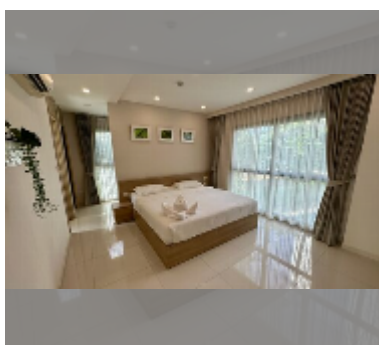

Condo for sale 2 bedroom 74.78 m² in City Garden Tropicana, Pattaya

฿ 6,500,000

UNIT PARAMETERS:

UID	FS-240528
quota	thai quota
type	2 bedroom
size	74.78m ²
floor	2
view	pool view

PROJECT PARAMETERS:

district	Wongamat
buildings	1
floors	8
built in	2016
maintenance	฿ 35,894/year

FACILITIES:

General information: boutique, meters to beach: 300, minutes to beach: 10, open parking.

Swimming pool: swimming pool, jacuzzi.

Chill zone: garden, rooftop chillout.

Health zone: gym, sauna.

Other: reception, lobby, CCTV, security, room service.