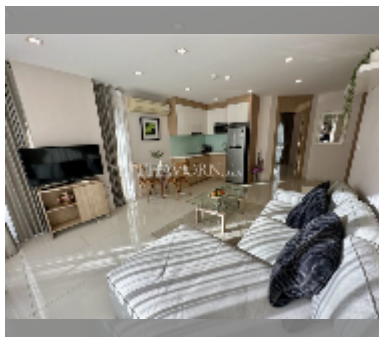

Condo for sale 2 bedroom 74.78 m² in City Garden Tropicana, Pattaya

฿ 6,500,000

UNIT PARAMETERS:

UID	FS-240528
quota	thai quota
type	2 bedroom
size	74.78m²
floor	2
view	pool view

PROJECT PARAMETERS:

district	Wongamat
buildings	1
floors	8
built in	2016
maintenance	฿ 35,894/year

FACILITIES:

General information: boutique, meters to beach: 300, minutes to beach: 10, open parking.

Swimming pool: swimming pool, jacuzzi.

Chill zone: garden, rooftop chillout.

Health zone: gym, sauna.

Other: reception, lobby, CCTV, security, room service.