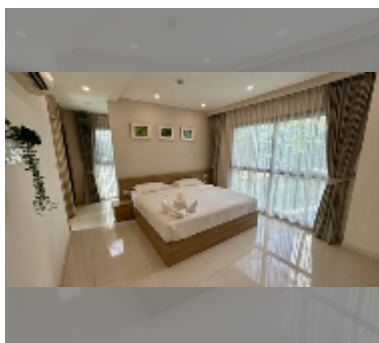

Condo for sale 2 bedroom 74.78 m² in City Garden Tropicana, Pattaya

฿ 6,500,000

UNIT PARAMETERS:

UID	FS-240528
quota	thai quota
type	2 bedroom
size	74.78m ²
floor	2
view	pool view

PROJECT PARAMETERS:

district	Wongamat
buildings	1
floors	8
built in	2016
maintenance	฿ 35,894/year

FACILITIES:

General information: boutique, meters to beach: 300, minutes to beach: 10, open parking.

Swimming pool: swimming pool, jacuzzi.

Chill zone: garden, rooftop chillout.

Health zone: gym, sauna.

Other: reception, lobby, CCTV, security, room service.