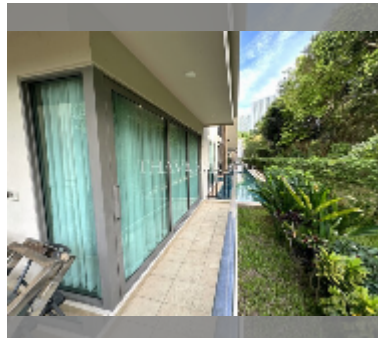

Condo for sale 2 bedroom 74.78 m² in City Garden Tropicana, Pattaya

฿ 6,356,300

UNIT PARAMETERS:

UID	FS-240527
quota	thai quota
type	2 bedroom
size	74.78m ²
floor	1
view	pool access
online viewing	yes

PROJECT PARAMETERS:

district	Wongamat
buildings	1
floors	8
built in	2016
maintenance	฿ 35,894/year

FACILITIES:

General information: boutique, meters to beach: 300, minutes to beach: 10, open parking.

Swimming pool: swimming pool, jacuzzi.

Chill zone: garden, rooftop chillout.

Health zone: gym, sauna.

Other: reception, lobby, CCTV, security, room service.

[details](#)