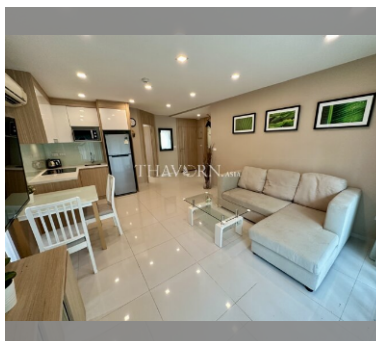

Condo for sale 2 bedroom 74.78 m² in City Garden Tropicana, Pattaya

฿ 6,356,300

UNIT PARAMETERS:

UID	FS-240527
quota	thai quota
type	2 bedroom
size	74.78m²
floor	1
view	pool access
quality	not chosen
online viewing	on

PROJECT PARAMETERS:

district	Wongamat
buildings	1
floors	8
built in	2016
maintenance	฿ 35,894/year

FACILITIES:

General information: boutique, meters to beach: 300, minutes to beach: 10, open parking.

Swimming pool: swimming pool, jacuzzi.

Chill zone: garden, rooftop chillout.

Health zone: gym, sauna.

Other: reception, lobby, CCTV, security, room service.