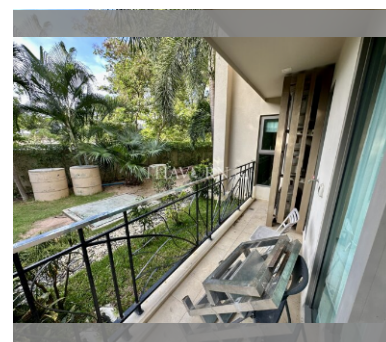

Condo for sale 2 bedroom 74.78 m² in City Garden Tropicana, Pattaya

฿ 6,356,300

UNIT PARAMETERS:

UID	FS-240527
quota	thai quota
type	2 bedroom
size	74.78m ²
floor	1
view	pool access
quality	not chosen
online viewing	on

PROJECT PARAMETERS:

district	Wongamat
buildings	1
floors	8
built in	2016
maintenance	฿ 35,894/year

FACILITIES:

General information: boutique, meters to beach: 300, minutes to beach: 10, open parking.

Swimming pool: swimming pool, jacuzzi.

Chill zone: garden, rooftop chillout.

Health zone: gym, sauna.

Other: reception, lobby, CCTV, security, room service.

details