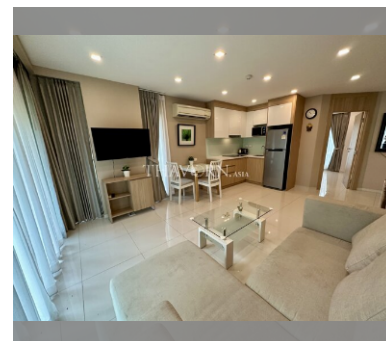

Condo for sale 2 bedroom 74.78 m² in City Garden Tropicana, Pattaya

฿ 6,356,300

UNIT PARAMETERS:

UID	FS-240527
quota	thai quota
type	2 bedroom
size	74.78m ²
floor	1
view	pool access
quality	not chosen
online viewing	on

PROJECT PARAMETERS:

district	Wongamat
buildings	1
floors	8
built in	2016
maintenance	฿ 35,894/year

FACILITIES:

General information: boutique, meters to beach: 300, minutes to beach: 10, open parking.

Swimming pool: swimming pool, jacuzzi.

Chill zone: garden, rooftop chillout.

Health zone: gym, sauna.

Other: reception, lobby, CCTV, security, room service.

details