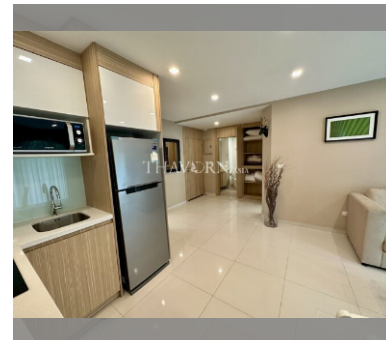

Condo for sale 2 bedroom 74.78 m² in City Garden Tropicana, Pattaya

฿ 6,356,300

UNIT PARAMETERS:

UID	FS-240527
quota	thai quota
type	2 bedroom
size	74.78m ²
floor	1
view	pool access
quality	not chosen
online viewing	on

PROJECT PARAMETERS:

district	Wongamat
buildings	1
floors	8
built in	2016
maintenance	฿ 35,894/year

FACILITIES:

General information: boutique, meters to beach: 300, minutes to beach: 10, open parking.

Swimming pool: swimming pool, jacuzzi.

Chill zone: garden, rooftop chillout.

Health zone: gym, sauna.

Other: reception, lobby, CCTV, security, room service.

details