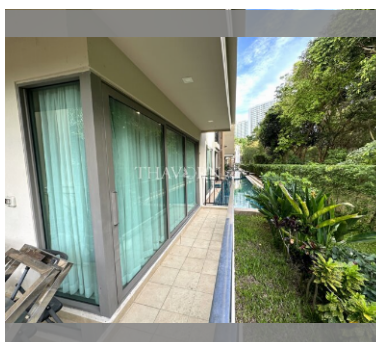

Condo for sale 2 bedroom 74.78 m² in City Garden Tropicana, Pattaya

฿ 6,356,300

UNIT PARAMETERS:

UID	FS-240527
quota	thai quota
type	2 bedroom
size	74.78m ²
floor	1
view	pool access
quality	not chosen
online viewing	on

PROJECT PARAMETERS:

district	Wongamat
buildings	1
floors	8
built in	2016
maintenance	฿ 35,894/year

FACILITIES:

General information: boutique, meters to beach: 300, minutes to beach: 10, open parking.

Swimming pool: swimming pool, jacuzzi.

Chill zone: garden, rooftop chillout.

Health zone: gym, sauna.

Other: reception, lobby, CCTV, security, room service.

details