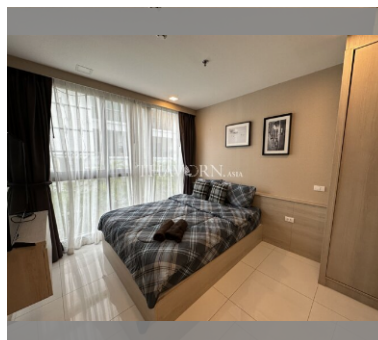

Condo for sale 1 bedroom 33 m² in The Cloud, Pattaya

฿ 2,277,000

UNIT PARAMETERS:

UID	FS-240526
quota	thai quota
type	1 bedroom
size	33m²
floor	2
view	city view
quality	not chosen
online viewing	on

PROJECT PARAMETERS:

district	Pratumnak
buildings	1
floors	20
built in	2016
maintenance	฿ 15,840/year

FACILITIES:

General information: highrise, meters to beach: 200, minutes to beach: 3, underground parking.

Swimming pool: swimming pool.

Chill zone: rooftop chillout.

Health zone: gym, sauna.

Other: reception, lobby, CCTV, security.