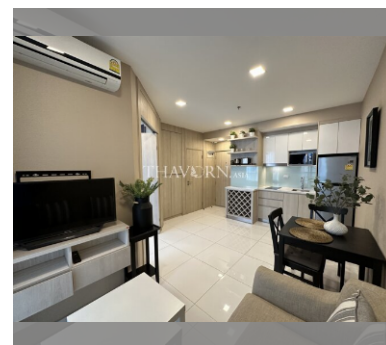

Condo for sale 1 bedroom 33 m² in The Cloud, Pattaya

Welcome to your dream retreat in the heart of Pattaya! Nestled in the prestigious Pratumnak area, this charming 1-bedroom apartment in The Cloud offers the perfect blend of comfort and style. With a cozy 33 square meters of fully furnished living space, this delightful flat is ready for you to move in and make it your own. Located on the 2nd floor of a modern 20-story building, you'll enjoy the serene ambiance while still being close to all the vibrant attractions Pattaya has to offer. Whether you're looking for a peaceful getaway or a convenient base to explore the city, this apartment ticks all the boxes. The Cloud is renowned for its contemporary design and excellent amenities, making it a sought-after residence for both locals and exp...

Chill zone: rooftop chillout.

Health zone: gym, sauna.

Other: reception, lobby, CCTV, security.

details