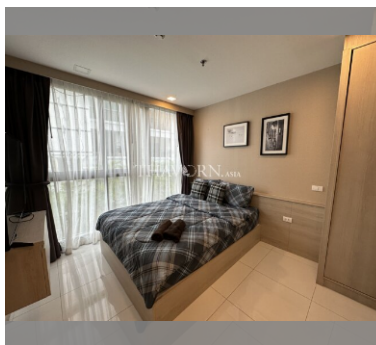

Condo for sale 1 bedroom 33 m² in The Cloud, Pattaya

Welcome to your dream retreat in the heart of Pattaya! Nestled in the prestigious Pratumnak area, this charming 1-bedroom apartment in The Cloud offers the perfect blend of comfort and style. With a cozy 33 square meters of fully furnished living space, this delightful flat is ready for you to move in and make it your own. Located on the 2nd floor of a modern 20-story building, you'll enjoy the serene ambiance while still being close to all the vibrant attractions Pattaya has to offer. Whether you're looking for a peaceful getaway or a convenient base to explore the city, this apartment ticks all the boxes. The Cloud is renowned for its contemporary design and excellent amenities, making it a sought-after residence for both locals and exp...

฿ 2,277,000

UNIT PARAMETERS:

UID	FS-240526
quota	thai quota
type	1 bedroom
size	33m²
floor	2
view	city view
quality	not chosen
online viewing	on
transfer cost	
transfer fee payer	
additional cost	

PROJECT PARAMETERS:

district	Pratumnak
buildings	1
floors	20
built in	2016
maintenance	฿ 15,840/year

FACILITIES:

General information: highrise, meters to beach: 200, minutes to beach: 3, underground parking.

Swimming pool: swimming pool.

Chill zone: rooftop chillout.

Health zone: gym, sauna.

Other: reception, lobby, CCTV, security.