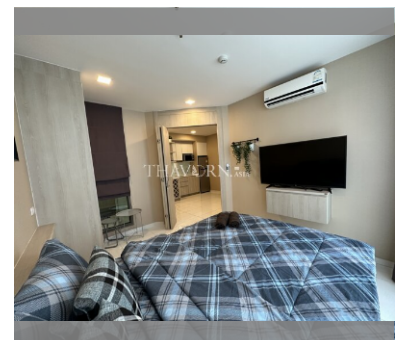

Condo for sale 1 bedroom 33 m² in The Cloud, Pattaya

฿ 2,277,000

UNIT PARAMETERS:

UID	FS-240526
quota	thai quota
type	1 bedroom
size	33m²
floor	2
view	city view
quality	not chosen
online viewing	on

PROJECT PARAMETERS:

district	Pratumnak
buildings	1
floors	20
built in	2016
maintenance	฿ 15,840/year

FACILITIES:

General information: highrise, meters to beach: 200, minutes to beach: 3, underground parking.

Swimming pool: swimming pool.

Chill zone: rooftop chillout.

Health zone: gym, sauna.

Other: reception, lobby, CCTV, security.