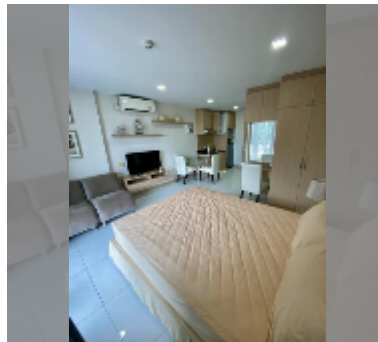

Condo for sale studio 31 m² in Whale Marina Condo, Pattaya

฿ 1,990,000

UNIT PARAMETERS:

UID	FS-240523
quota	foreign quota
type	studio
size	31m²
floor	3
view	garden view

PROJECT PARAMETERS:

district	Na Jomtien
buildings	3
floors	8
built in	2019
maintenance	฿ 16,740/year

FACILITIES:

General information: lowrise, meters to beach: 500, open parking, covered parking.
Swimming pool: swimming pool.
Chill zone: garden, barbeque areas.
Health zone: gym, sauna.
Other: CCTV, security.