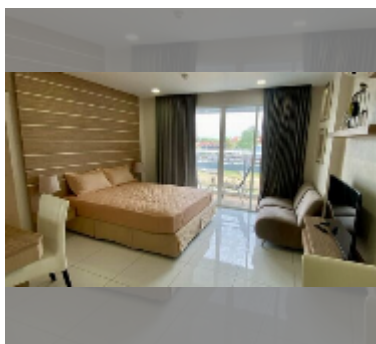

Condo for sale studio 31 m² in Whale Marina Condo, Pattaya

฿ 1,990,000

UNIT PARAMETERS:

UID	FS-240523
quota	foreign quota
type	studio
size	31m²
floor	3
view	garden view

PROJECT PARAMETERS:

district	Na Jomtien
buildings	3
floors	8
built in	2019
maintenance	฿ 16,740/year

FACILITIES:

General information: lowrise, meters to beach: 500, open parking, covered parking.

Swimming pool: swimming pool.

Chill zone: garden, barbeque areas.

Health zone: gym, sauna.

Other: CCTV, security.