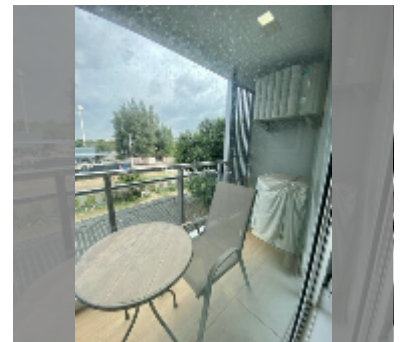

Condo for sale studio 31 m² in Whale Marina Condo, Pattaya

฿ 1,990,000

UNIT PARAMETERS:

UID	FS-240523
quota	foreign quota
type	studio
size	31m ²
floor	3
view	garden view

PROJECT PARAMETERS:

district	Na Jomtien
buildings	3
floors	8
built in	2019
maintenance	฿ 16,740/year

FACILITIES:

General information: lowrise, meters to beach: 500, open parking, covered parking.
Swimming pool: swimming pool.
Chill zone: garden, barbeque areas.
Health zone: gym, sauna.
Other: CCTV, security.