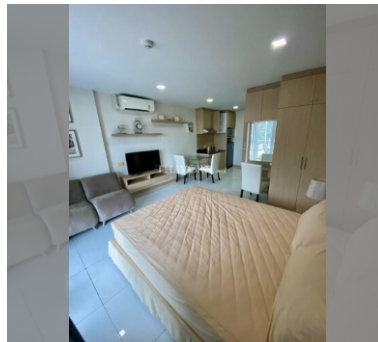

Condo for sale studio 31 m² in Whale Marina Condo, Pattaya

฿ 1,990,000

UNIT PARAMETERS:

UID	FS-240523
quota	foreign quota
type	studio
size	31m²
floor	3
view	garden view
quality	not chosen
transfer fee payer	Seller 50/ Buyer 50

PROJECT PARAMETERS:

district	Na Jomtien
buildings	3
floors	8
built in	2019
maintenance	฿ 16,740/year

FACILITIES:

General information: lowrise, meters to beach: 500, open parking, covered parking.

Swimming pool: swimming pool.

Chill zone: garden, barbeque areas.

Health zone: gym, sauna.

Other: CCTV, security.