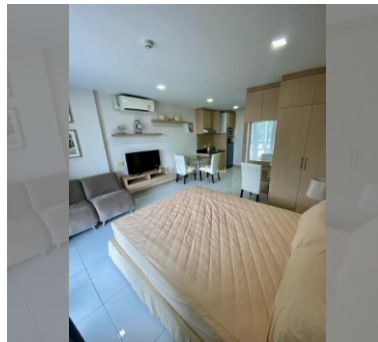

### UNIT PARAMETERS:

UID	FS-240523
quota	foreign quota
type	studio
size	31m <sup>2</sup>
floor	3
view	garden view
quality	not chosen
transfer fee payer	Seller 50/ Buyer 50