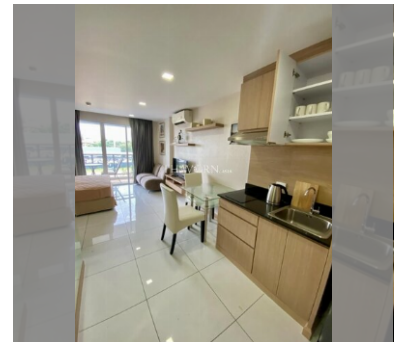

Condo for sale studio 31 m² in Whale Marina Condo, Pattaya

฿ 1,990,000

UNIT PARAMETERS:

UID	FS-240523
quota	foreign quota
type	studio
size	31m²
floor	3
view	garden view
quality	not chosen
transfer fee payer	Seller 50/ Buyer 50

PROJECT PARAMETERS:

district	Na Jomtien
buildings	3
floors	8
built in	2019
maintenance	฿ 16,740/year

FACILITIES:

General information: lowrise, meters to beach: 500, open parking, covered parking.

Swimming pool: swimming pool.

Chill zone: garden, barbeque areas.

Health zone: gym, sauna.

Other: CCTV, security.