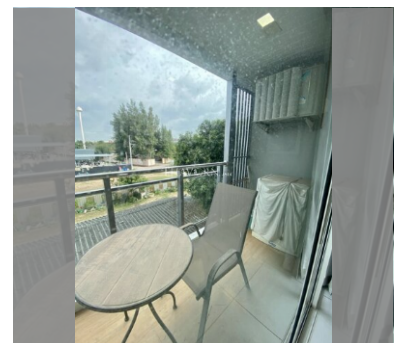

Condo for sale studio 31 m² in Whale Marina Condo, Pattaya

฿ 1,990,000

UNIT PARAMETERS:

UID	FS-240523
quota	foreign quota
type	studio
size	31m ²
floor	3
view	garden view
quality	not chosen
transfer fee payer	Seller 50/ Buyer 50

PROJECT PARAMETERS:

district	Na Jomtien
buildings	3
floors	8
built in	2019
maintenance	฿ 16,740/year

FACILITIES:

General information: lowrise, meters to beach: 500, open parking, covered parking.

Swimming pool: swimming pool.

Chill zone: garden, barbeque areas.

Health zone: gym, sauna.

Other: CCTV, security.

details