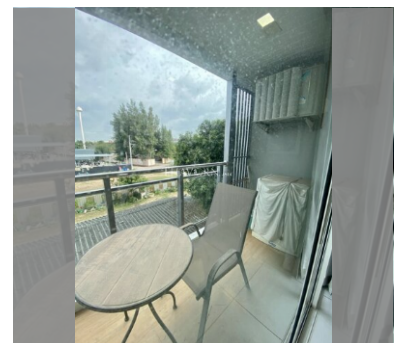

Condo for sale studio 31 m² in Whale Marina Condo, Pattaya

฿ 1,990,000

UNIT PARAMETERS:

UID	FS-240523
quota	foreign quota
type	studio
size	31m²
floor	3
view	garden view
quality	not chosen
transfer fee payer	Seller 50/ Buyer 50

PROJECT PARAMETERS:

district	Na Jomtien
buildings	3
floors	8
built in	2019
maintenance	฿ 16,740/year

FACILITIES:

General information: lowrise, meters to beach: 500, open parking, covered parking.

Swimming pool: swimming pool.

Chill zone: garden, barbeque areas.

Health zone: gym, sauna.

Other: CCTV, security.