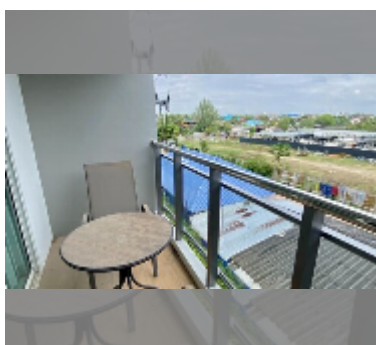

Condo for sale studio 31 m² in Whale Marina Condo, Pattaya

฿ 1,990,000

UNIT PARAMETERS:

UID	FS-240523
quota	foreign quota
type	studio
size	31m ²
floor	3
view	garden view

PROJECT PARAMETERS:

district	Na Jomtien
buildings	3
floors	8
built in	2019
maintenance	฿ 16,740/year

FACILITIES:

General information: lowrise, meters to beach: 500, open parking, covered parking.

Swimming pool: swimming pool.

Chill zone: garden, barbeque areas.

Health zone: gym, sauna.

Other: CCTV, security.