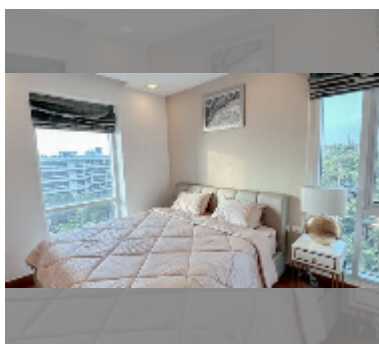

Condo for sale 2 bedroom 64 m² in The Palm Wongamat, Pattaya

฿ 10,050,000

UNIT PARAMETERS:

UID	FS-240522
quota	foreign quota
type	2 bedroom
size	64m²
floor	5
view	sea view

PROJECT PARAMETERS:

district	Wongamat
buildings	2
floors	46
built in	2014
maintenance	฿ 30,720/year

FACILITIES:

General information: highrise, meters to beach: 50, minutes to beach: 1, open parking, multy-level parking, covered parking.

Swimming pool: swimming pool, kids pool, infinity view, water slides, waterfall, jacuzzi, pool bar .

Chill zone: chill zone, garden.

Health zone: gym, sauna, hamam.

Other: lobby, meeting room, games room, kids playgarden, CCTV, security.