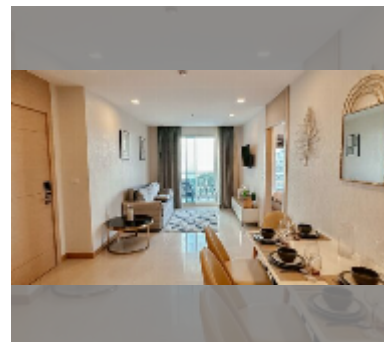

Condo for sale 2 bedroom 64 m² in The Palm Wongamat, Pattaya

฿ 10,050,000

UNIT PARAMETERS:

UID	FS-240522
quota	foreign quota
type	2 bedroom
size	64m ²
floor	5
view	sea view

PROJECT PARAMETERS:

district	Wongamat
buildings	2
floors	46
built in	2014
maintenance	฿ 30,720/year

Chill zone: chill zone, garden.

Health zone: gym, sauna, hamam.

Other: lobby, meeting room, games room, kids playgarden, CCTV, security.

[details](#)