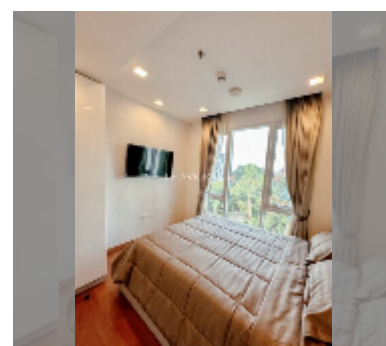

Condo for sale 2 bedroom 64 m² in The Palm Wongamat, Pattaya

฿ 10,050,000

UNIT PARAMETERS:

UID	FS-240522
quota	foreign quota
type	2 bedroom
size	64m²
floor	5
view	sea view

PROJECT PARAMETERS:

district	Wongamat
buildings	2
floors	46
built in	2014
maintenance	฿ 30,720/year

FACILITIES:

General information: highrise, meters to beach: 50, minutes to beach: 1, open parking, multy-level parking, covered parking.

Swimming pool: swimming pool, kids pool, infinity view, water slides, waterfall, jacuzzi, pool bar .

Chill zone: chill zone, garden.

Health zone: gym, sauna, hamam.

Other: lobby, meeting room, games room, kids playgarden, CCTV, security.