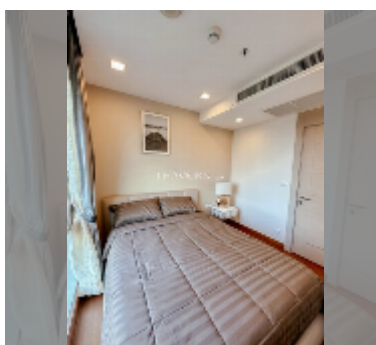

Condo for sale 2 bedroom 64 m² in The Palm Wongamat, Pattaya

฿ 10,050,000

UNIT PARAMETERS:

UID	FS-240522
quota	foreign quota
type	2 bedroom
size	64m²
floor	5
view	sea view

PROJECT PARAMETERS:

district	Wongamat
buildings	2
floors	46
built in	2014
maintenance	฿ 30,720/year

FACILITIES:

General information: highrise, meters to beach: 50, minutes to beach: 1, open parking, multy-level parking, covered parking.

Swimming pool: swimming pool, kids pool, infinity view, water slides, waterfall, jacuzzi, pool bar .

Chill zone: chill zone, garden.

Health zone: gym, sauna, hamam.

Other: lobby, meeting room, games room, kids playgarden, CCTV, security.