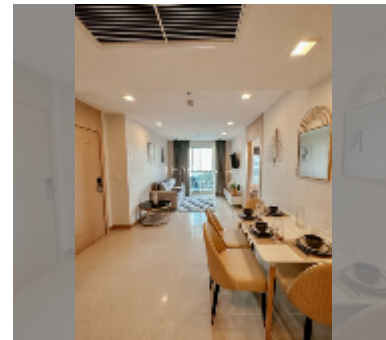

Condo for sale 2 bedroom 64 m² in The Palm Wongamat, Pattaya

฿ 10,050,000

UNIT PARAMETERS:

UID	FS-240522
quota	foreign quota
type	2 bedroom
size	64m ²
floor	5
view	sea view

PROJECT PARAMETERS:

district	Wongamat
buildings	2
floors	46
built in	2014
maintenance	฿ 30,720/year

Chill zone: chill zone, garden.

Health zone: gym, sauna, hamam.

Other: lobby, meeting room, games room, kids playgarden, CCTV, security.

[details](#)