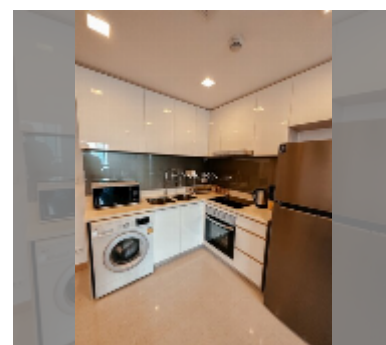

Condo for sale 2 bedroom 64 m² in The Palm Wongamat, Pattaya

฿ 10,050,000

UNIT PARAMETERS:

UID	FS-240522
quota	foreign quota
type	2 bedroom
size	64m²
floor	5
view	sea view

PROJECT PARAMETERS:

district	Wongamat
buildings	2
floors	46
built in	2014
maintenance	฿ 30,720/year

FACILITIES:

General information: highrise, meters to beach: 50, minutes to beach: 1, open parking, multy-level parking, covered parking.

Swimming pool: swimming pool, kids pool, infinity view, water slides, waterfall, jacuzzi, pool bar .

Chill zone: chill zone, garden.

Health zone: gym, sauna, hamam.

Other: lobby, meeting room, games room, kids playgarden, CCTV, security.