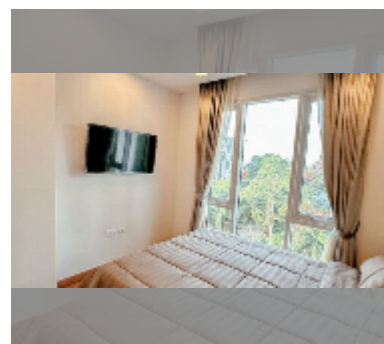

Condo for sale 2 bedroom 64 m² in The Palm Wongamat, Pattaya

฿ 10,050,000

UNIT PARAMETERS:

UID	FS-240522
quota	foreign quota
type	2 bedroom
size	64m²
floor	5
view	sea view

PROJECT PARAMETERS:

district	Wongamat
buildings	2
floors	46
built in	2014
maintenance	฿ 30,720/year

FACILITIES:

General information: highrise, meters to beach: 50, minutes to beach: 1, open parking, multy-level parking, covered parking.

Swimming pool: swimming pool, kids pool, infinity view, water slides, waterfall, jacuzzi, pool bar .

Chill zone: chill zone, garden.

Health zone: gym, sauna, hamam.

Other: lobby, meeting room, games room, kids playgarden, CCTV, security.