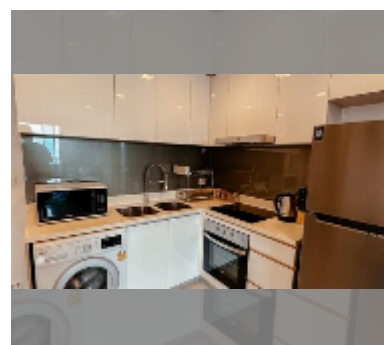

Condo for sale 2 bedroom 64 m² in The Palm Wongamat, Pattaya

฿ 10,050,000

UNIT PARAMETERS:

UID	FS-240522
quota	foreign quota
type	2 bedroom
size	64m²
floor	5
view	sea view

PROJECT PARAMETERS:

district	Wongamat
buildings	2
floors	46
built in	2014
maintenance	฿ 30,720/year

FACILITIES:

General information: highrise, meters to beach: 50, minutes to beach: 1, open parking, multy-level parking, covered parking.

Swimming pool: swimming pool, kids pool, infinity view, water slides, waterfall, jacuzzi, pool bar .

Chill zone: chill zone, garden.

Health zone: gym, sauna, hamam.

Other: lobby, meeting room, games room, kids playgarden, CCTV, security.