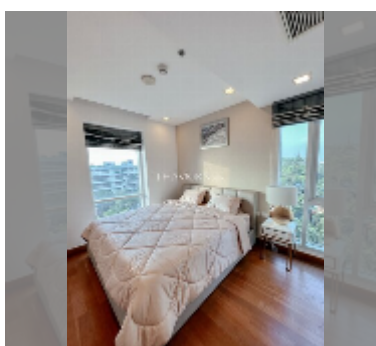

Condo for sale 2 bedroom 64 m² in The Palm Wongamat, Pattaya

฿ 10,050,000

UNIT PARAMETERS:

UID	FS-240522
quota	foreign quota
type	2 bedroom
size	64m²
floor	5
view	sea view

PROJECT PARAMETERS:

district	Wongamat
buildings	2
floors	46
built in	2014
maintenance	฿ 30,720/year

FACILITIES:

General information: highrise, meters to beach: 50, minutes to beach: 1, open parking, multy-level parking, covered parking.

Swimming pool: swimming pool, kids pool, infinity view, water slides, waterfall, jacuzzi, pool bar .

Chill zone: chill zone, garden.

Health zone: gym, sauna, hamam.

Other: lobby, meeting room, games room, kids playgarden, CCTV, security.