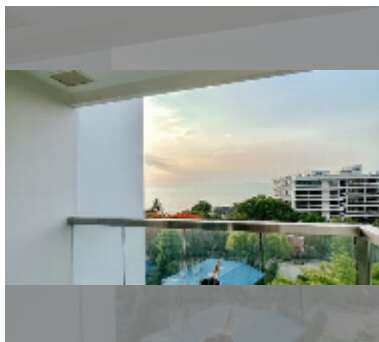

Condo for sale 2 bedroom 64 m² in The Palm Wongamat, Pattaya

฿ 10,050,000

UNIT PARAMETERS:

UID	FS-240522
quota	foreign quota
type	2 bedroom
size	64m ²
floor	5
view	sea view

PROJECT PARAMETERS:

district	Wongamat
buildings	2
floors	46
built in	2014
maintenance	฿ 30,720/year

FACILITIES:

General information: highrise, meters to beach: 50, minutes to beach: 1, open parking, multy-level parking, covered parking.

Swimming pool: swimming pool, kids pool, infinity view, water slides, waterfall, jacuzzi, pool bar .

Chill zone: chill zone, garden.

Health zone: gym, sauna, hamam.

Other: lobby, meeting room, games room, kids playgarden, CCTV, security.

[details](#)