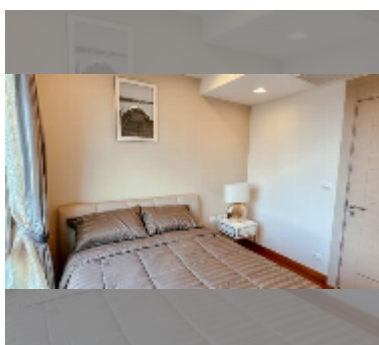

Condo for sale 2 bedroom 64 m² in The Palm Wongamat, Pattaya

฿ 10,050,000

UNIT PARAMETERS:

UID	FS-240522
quota	foreign quota
type	2 bedroom
size	64m²
floor	5
view	sea view

PROJECT PARAMETERS:

district	Wongamat
buildings	2
floors	46
built in	2014
maintenance	฿ 30,720/year

FACILITIES:

General information: highrise, meters to beach: 50, minutes to beach: 1, open parking, multy-level parking, covered parking.

Swimming pool: swimming pool, kids pool, infinity view, water slides, waterfall, jacuzzi, pool bar .

Chill zone: chill zone, garden.

Health zone: gym, sauna, hamam.

Other: lobby, meeting room, games room, kids playgarden, CCTV, security.