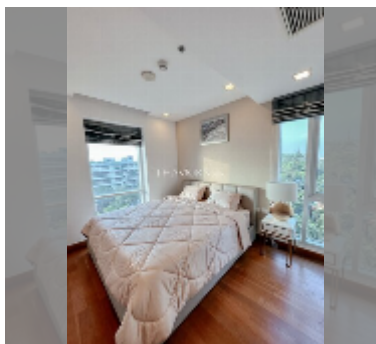

Condo for sale 2 bedroom 64 m² in The Palm Wongamat, Pattaya

฿ 10,050,000

UNIT PARAMETERS:

UID	FS-240522
quota	foreign quota
type	2 bedroom
size	64m²
floor	5
view	sea view

PROJECT PARAMETERS:

district	Wongamat
buildings	2
floors	46
built in	2014
maintenance	฿ 30,720/year

FACILITIES:

General information: highrise, meters to beach: 50, minutes to beach: 1, open parking, multy-level parking, covered parking.

Swimming pool: swimming pool, kids pool, infinity view, water slides, waterfall, jacuzzi, pool bar .

Chill zone: chill zone, garden.

Health zone: gym, sauna, hamam.

Other: lobby, meeting room, games room, kids playgarden, CCTV, security.