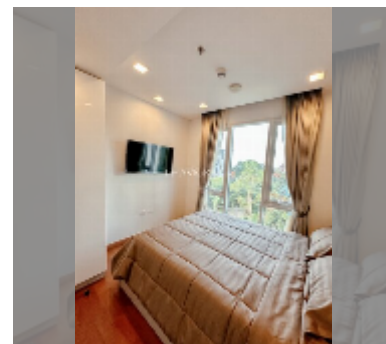

Condo for sale 2 bedroom 64 m² in The Palm Wongamat, Pattaya

฿ 10,050,000

UNIT PARAMETERS:

UID	FS-240522
quota	foreign quota
type	2 bedroom
size	64m²
floor	5
view	sea view

PROJECT PARAMETERS:

district	Wongamat
buildings	2
floors	46
built in	2014
maintenance	฿ 30,720/year

FACILITIES:

General information: highrise, meters to beach: 50, minutes to beach: 1, open parking, multy-level parking, covered parking.

Swimming pool: swimming pool, kids pool, infinity view, water slides, waterfall, jacuzzi, pool bar .

Chill zone: chill zone, garden.

Health zone: gym, sauna, hamam.

Other: lobby, meeting room, games room, kids playgarden, CCTV, security.