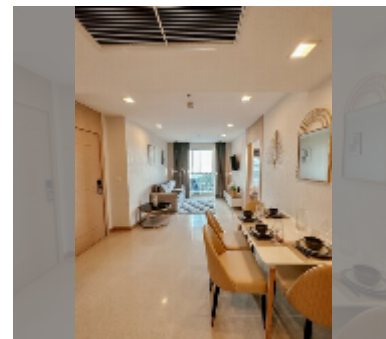

Condo for sale 2 bedroom 64 m² in The Palm Wongamat, Pattaya

฿ 10,050,000

UNIT PARAMETERS:

UID	FS-240522
quota	foreign quota
type	2 bedroom
size	64m ²
floor	5
view	sea view

PROJECT PARAMETERS:

district	Wongamat
buildings	2
floors	46
built in	2014
maintenance	฿ 30,720/year

Chill zone: chill zone, garden.

Health zone: gym, sauna, hamam.

Other: lobby, meeting room, games room, kids playgarden, CCTV, security.

[details](#)