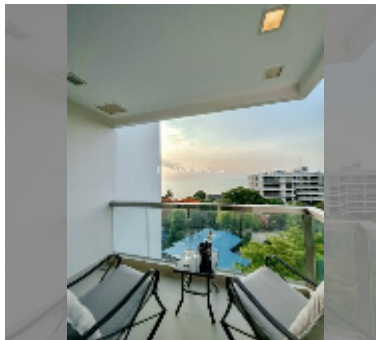

Condo for sale 2 bedroom 64 m² in The Palm Wongamat, Pattaya

฿ 10,050,000

UNIT PARAMETERS:

UID	FS-240522
quota	foreign quota
type	2 bedroom
size	64m ²
floor	5
view	sea view

PROJECT PARAMETERS:

district	Wongamat
buildings	2
floors	46
built in	2014
maintenance	฿ 30,720/year

FACILITIES:

General information: highrise, meters to beach: 50, minutes to beach: 1, open parking, multy-level parking, covered parking.

Swimming pool: swimming pool, kids pool, infinity view, water slides, waterfall, jacuzzi, pool bar .

Chill zone: chill zone, garden.

Health zone: gym, sauna, hamam.

Other: lobby, meeting room, games room, kids playgarden, CCTV, security.

[details](#)