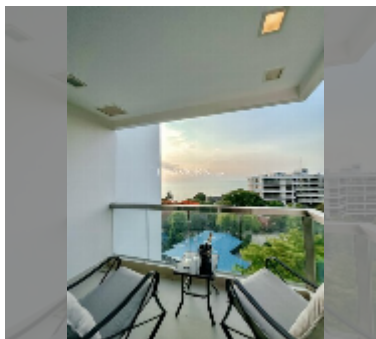

Condo for sale 2 bedroom 64 m² in The Palm Wongamat, Pattaya

฿ 10,050,000

UNIT PARAMETERS:

UID	FS-240522
quota	foreign quota
type	2 bedroom
size	64m ²
floor	5
view	sea view

PROJECT PARAMETERS:

district	Wongamat
buildings	2
floors	46
built in	2014
maintenance	฿ 30,720/year

FACILITIES:

General information: highrise, meters to beach: 50, minutes to beach: 1, open parking, multy-level parking, covered parking.

Swimming pool: swimming pool, kids pool, infinity view, water slides, waterfall, jacuzzi, pool bar .

Chill zone: chill zone, garden.

Health zone: gym, sauna, hamam.

Other: lobby, meeting room, games room, kids playgarden, CCTV, security.

[details](#)