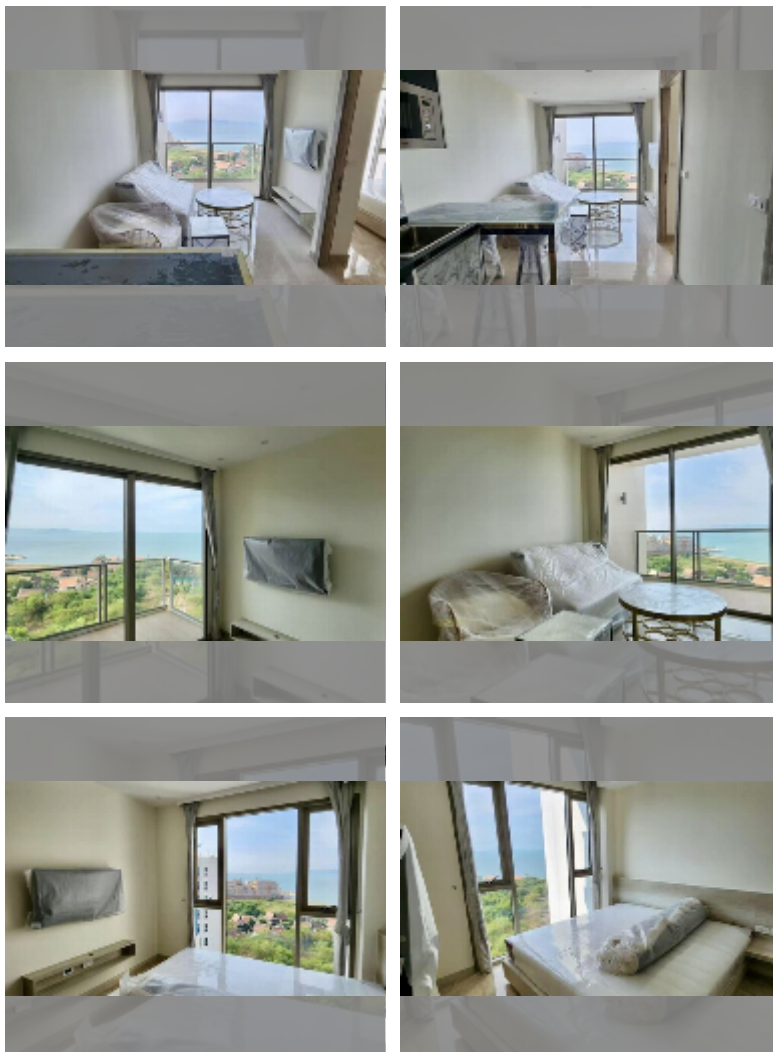

Condo for sale 1 bedroom 38.5 m² in The Riviera Monaco Pattaya, Pattaya

฿ 5,550,000

UNIT PARAMETERS:

UID	FS-240519
quota	foreign quota
type	1 bedroom
size	38.5m²
floor	14
view	sea view

PROJECT PARAMETERS:

district	Na Jomtien
buildings	1
floors	40
built in	2022
maintenance	฿ 23,100/year

FACILITIES:

General information: highrise, meters to beach: 500, minutes to beach: 5, pets are allowed, open parking, multy-level parking, covered parking.

Swimming pool: swimming pool, kids pool, rooftop pool, infinity view, water slides, waterfall, jacuzzi, sunbathing area.

Chill zone: chill zone, garden, rooftop chillout.

Health zone: gym, sauna, hamam.

Other: reception, lobby, clubhouse, meeting room, games room, kids playgarden, CCTV, security.