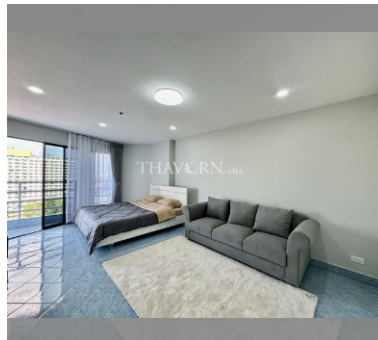

Condo for sale studio 37 m² in View Talay 2, Pattaya

฿ 2,350,000

UNIT PARAMETERS:

UID	FS-240518
quota	foreign quota
type	studio
size	37m²
floor	14
view	partial sea view
quality	excellent
equipment	furniture, kitchen appliances
online viewing	on
transfer fee payer	50/50
exclusive	on

PROJECT PARAMETERS:

district	Jomtien
buildings	2
built in	2002

FACILITIES:

General information: highrise, open parking, covered parking.

Swimming pool: swimming pool, kids pool.

Other: lobby, CCTV, security, minimart, laundry, room service.