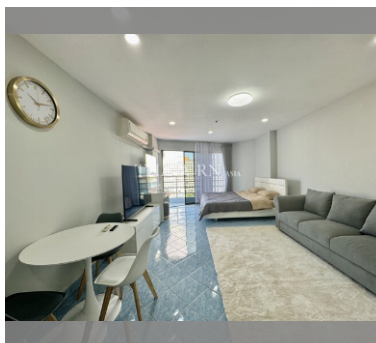

Condo for sale studio 37 m² in View Talay 2, Pattaya

฿ 2,350,000

UNIT PARAMETERS:

UID	FS-240518
quota	foreign quota
type	studio
size	37m²
floor	14
view	partial sea view
quality	excellent
equipment	furniture, kitchen appliances
online viewing	on
transfer fee payer	50/50

PROJECT PARAMETERS:

district	Jomtien
buildings	2
built in	2002

FACILITIES:

General information: highrise, open parking, covered parking.

Swimming pool: swimming pool, kids pool.

Other: lobby, CCTV, security, minimart, laundry, room service.