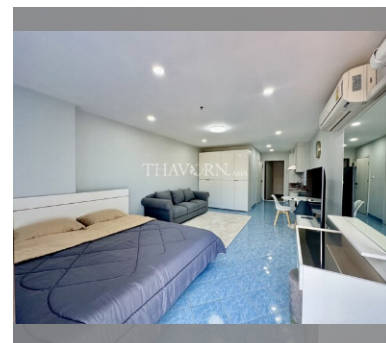

Condo for sale studio 37 m² in View Talay 2, Pattaya

฿ 2,350,000

UNIT PARAMETERS:

UID	FS-240518
quota	foreign quota
type	studio
size	37m ²
floor	14
view	partial sea view
quality	excellent
equipment	furniture, kitchen appliances
online viewing	on
transfer fee payer	50/50

PROJECT PARAMETERS:

district	Jomtien
buildings	2
built in	2002

FACILITIES:

General information: highrise, open parking, covered parking.

Swimming pool: swimming pool, kids pool.

Other: lobby, CCTV, security, minimart, laundry, room service.