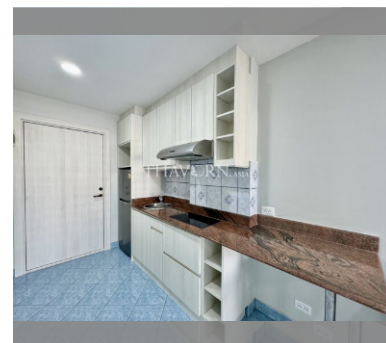

Condo for sale studio 37 m² in View Talay 2, Pattaya

฿ 2,350,000

UNIT PARAMETERS:

UID	FS-240518
quota	foreign quota
type	studio
size	37m²
floor	14
view	partial sea view
quality	excellent
equipment	furniture, kitchen appliances
online viewing	on
transfer fee payer	50/50

PROJECT PARAMETERS:

district	Jomtien
buildings	2
built in	2002

FACILITIES:

General information: highrise, open parking, covered parking.

Swimming pool: swimming pool, kids pool.

Other: lobby, CCTV, security, minimart, laundry, room service.