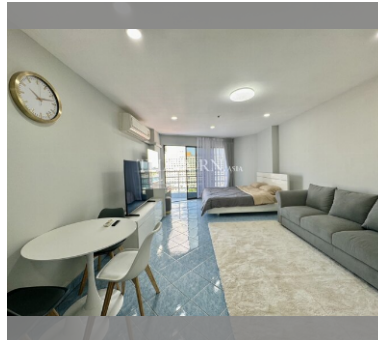

Condo for sale studio 37 m² in View Talay 2, Pattaya

฿ 2,350,000

UNIT PARAMETERS:

UID	FS-240518
quota	foreign quota
type	studio
size	37m²
floor	14
view	partial sea view
quality	excellent
equipment	furniture, kitchen appliances
online viewing	on
transfer fee payer	50/50
exclusive	on

PROJECT PARAMETERS:

district	Jomtien
buildings	2
built in	2002

FACILITIES:

General information: highrise, open parking, covered parking.

Swimming pool: swimming pool, kids pool.

Other: lobby, CCTV, security, minimart, laundry, room service.