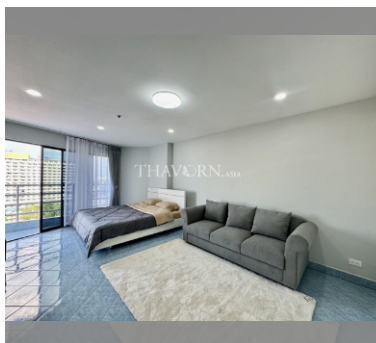

Condo for sale studio 37 m² in View Talay 2, Pattaya

฿ 2,350,000

UNIT PARAMETERS:

UID	FS-240518
quota	foreign quota
type	studio
size	37m²
floor	14
view	partial sea view
quality	excellent
equipment	furniture, kitchen appliances
online viewing	on
transfer fee payer	50/50

PROJECT PARAMETERS:

district	Jomtien
buildings	2
built in	2002

FACILITIES:

General information: highrise, open parking, covered parking.

Swimming pool: swimming pool, kids pool.

Other: lobby, CCTV, security, minimart, laundry, room service.