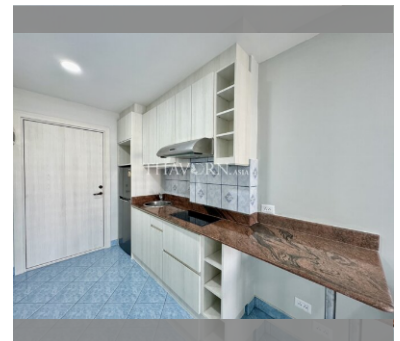

Condo for sale studio 37 m² in View Talay 2, Pattaya

฿ 2,350,000

UNIT PARAMETERS:

UID	FS-240518
quota	foreign quota
type	studio
size	37m²
floor	14
view	partial sea view
quality	excellent
equipment	furniture, kitchen appliances
online viewing	on
transfer fee payer	50/50
exclusive	on

PROJECT PARAMETERS:

district	Jomtien
buildings	2
built in	2002

FACILITIES:

General information: highrise, open parking, covered parking.

Swimming pool: swimming pool, kids pool.

Other: lobby, CCTV, security, minimart, laundry, room service.