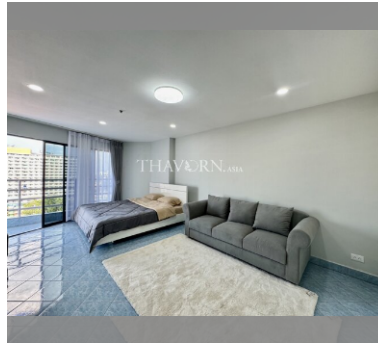

Condo for sale studio 37 m² in View Talay 2, Pattaya

Discover the perfect blend of comfort and convenience with this charming studio apartment in the renowned View Talay 2, nestled in the vibrant city of Pattaya. Located in the popular Jomtien area, this 37-square-meter flat offers a cozy retreat high up on the 14th floor, providing stunning views and a peaceful atmosphere. Fully furnished and ready for you to move in, this studio is ideal for those seeking a stylish and hassle-free living space. Whether you're looking for a permanent residence or a holiday getaway, this property caters to all your needs with its modern amenities and thoughtful design. As part of the View Talay 2 complex, you'll enjoy access to a range of facilities and the vibrant lifestyle that Pattaya is famous for. With...

฿ 2,350,000

UNIT PARAMETERS:

UID	FS-240518
quota	foreign quota
type	studio
size	37m²
floor	14
view	partial sea view
quality	excellent
equipment	furniture, kitchen appliances
online viewing	on
transfer cost	
transfer fee payer	
additional cost	

PROJECT PARAMETERS:

district	Jomtien
buildings	2
built in	2002

FACILITIES:

General information: highrise, open parking, covered parking.

Swimming pool: swimming pool, kids pool.

Other: lobby, CCTV, security, minimart, laundry, room service.