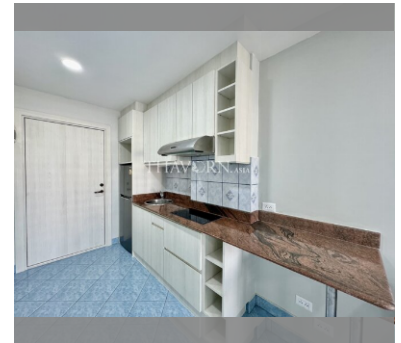

Condo for sale studio 37 m² in View Talay 2, Pattaya

Discover the perfect blend of comfort and convenience with this charming studio apartment in the renowned View Talay 2, nestled in the vibrant city of Pattaya. Located in the popular Jomtien area, this 37-square-meter flat offers a cozy retreat high up on the 14th floor, providing stunning views and a peaceful atmosphere. Fully furnished and ready for you to move in, this studio is ideal for those seeking a stylish and hassle-free living space. Whether you're looking for a permanent residence or a holiday getaway, this property caters to all your needs with its modern amenities and thoughtful design. As part of the View Talay 2 complex, you'll enjoy access to a range of facilities and the vibrant lifestyle that Pattaya is famous for. With...

฿ 2,350,000

UNIT PARAMETERS:

UID	FS-240518
quota	foreign quota
type	studio
size	37m²
floor	14
view	partial sea view
quality	excellent
equipment	furniture, kitchen appliances
online viewing	on
transfer cost	
transfer fee payer	
additional cost	

PROJECT PARAMETERS:

district	Jomtien
buildings	2
built in	2002

FACILITIES:

General information: highrise, open parking, covered parking.

Swimming pool: swimming pool, kids pool.

Other: lobby, CCTV, security, minimart, laundry, room service.