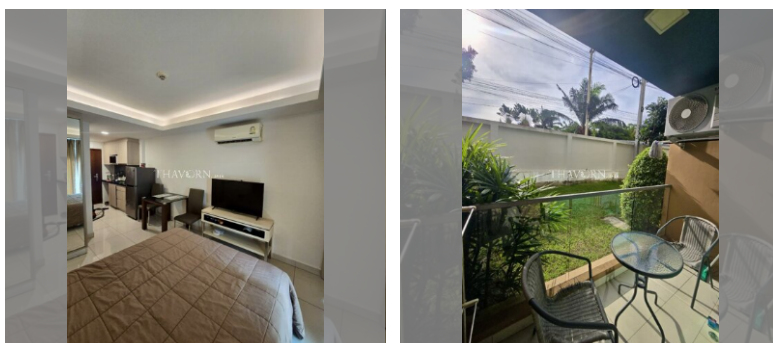

Condo for sale studio 24 m² in Laguna Beach Resort 2, Pattaya

฿ 1,280,000

UNIT PARAMETERS:

UID	FS-240517
quota	foreign quota
type	studio
size	24m ²
floor	1
view	garden view
quality	not chosen
transfer fee payer	Seller 50/ Buyer 50

PROJECT PARAMETERS:

district	Jomtien
buildings	4
floors	8
built in	2016

FACILITIES:

General information: resort, meters to beach: 700, minutes to beach: 10, underground parking.

Swimming pool: swimming pool, kids pool, water slides, waterfall, jacuzzi, pool bar .

Chill zone: chill zone, garden.

Health zone: gym, sauna, massage.

Other: reception, lobby, clubhouse, kids playgarden, CCTV, security, minimart, laundry.

details