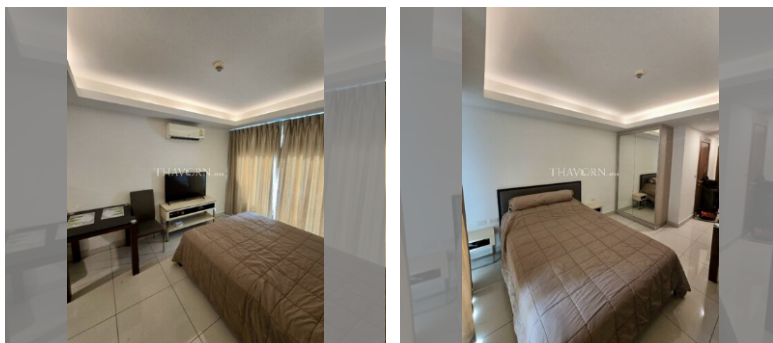

Condo for sale studio 24 m² in Laguna Beach Resort 2, Pattaya

฿ 1,280,000

UNIT PARAMETERS:

UID	FS-240517
quota	foreign quota
type	studio
size	24m²
floor	1
view	garden view
quality	not chosen
transfer fee payer	Seller 50/ Buyer 50

PROJECT PARAMETERS:

district	Jomtien
buildings	4
floors	8
built in	2016

FACILITIES:

General information: resort, meters to beach: 700, minutes to beach: 10, underground parking.

Swimming pool: swimming pool, kids pool, water slides, waterfall, jacuzzi, pool bar .

Chill zone: chill zone, garden.

Health zone: gym, sauna, massage.

Other: reception, lobby, clubhouse, kids playgarden, CCTV, security, minimart, laundry.