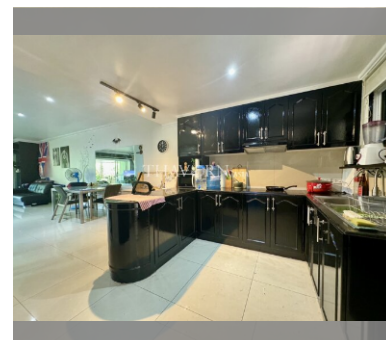

Condo for sale 1 bedroom 73 m² in Executive Residence 1, Pattaya

฿ 3,600,000

UNIT PARAMETERS:

UID	FS-240516
quota	foreign quota
type	1 bedroom
size	73m²
floor	1
view	pool view
quality	excellent
equipment	furniture
online viewing	on
transfer fee payer	50/50

PROJECT PARAMETERS:

district	Pratumnak
buildings	1
floors	3
built in	2005
maintenance	฿ 28,032/year

FACILITIES:

General information: lowrise, underground parking, covered parking.

Swimming pool: swimming pool, rooftop pool, jacuzzi.

Chill zone: chill zone, garden.

Health zone: gym.

Other: lobby, CCTV, security.