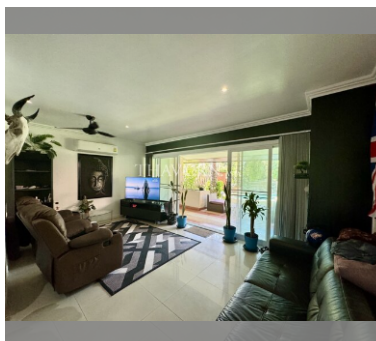

Condo for sale 1 bedroom 73 m² in Executive Residence 1, Pattaya

฿ 3,600,000

UNIT PARAMETERS:

UID	FS-240516
quota	foreign quota
type	1 bedroom
size	73m²
floor	1
view	pool view
quality	excellent
equipment	furniture
online viewing	on
transfer fee payer	50/50

PROJECT PARAMETERS:

district	Pratumnak
buildings	1
floors	3
built in	2005
maintenance	฿ 28,032/year

FACILITIES:

General information: lowrise, underground parking, covered parking.

Swimming pool: swimming pool, rooftop pool, jacuzzi.

Chill zone: chill zone, garden.

Health zone: gym.

Other: lobby, CCTV, security.