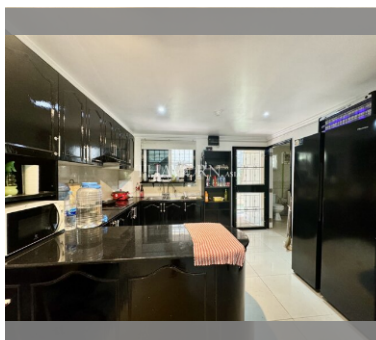

Condo for sale 1 bedroom 73 m² in Executive Residence 1, Pattaya

฿ 3,600,000

UNIT PARAMETERS:

UID	FS-240516
quota	foreign quota
type	1 bedroom
size	73m²
floor	1
view	pool view
quality	excellent
equipment	furniture
online viewing	on
transfer fee payer	50/50

PROJECT PARAMETERS:

district	Pratumnak
buildings	1
floors	3
built in	2005
maintenance	฿ 28,032/year

FACILITIES:

General information: lowrise, underground parking, covered parking.

Swimming pool: swimming pool, rooftop pool, jacuzzi.

Chill zone: chill zone, garden.

Health zone: gym.

Other: lobby, CCTV, security.