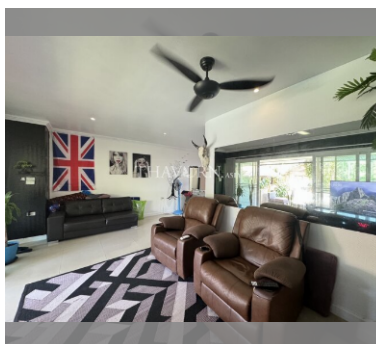

Condo for sale 1 bedroom 73 m² in Executive Residence 1, Pattaya

Discover the charm of coastal living with this delightful one-bedroom apartment nestled in the prestigious Executive Residence 1 in Pattaya. Located in the serene Pratumnak area, this spacious 73 m² flat offers an inviting retreat just moments away from the vibrant city life. Step inside to find a partially furnished space that provides the perfect canvas to create your dream home. With its generous layout, this apartment ensures comfort and functionality, making it ideal for both relaxation and entertaining. Positioned on the ground floor of a three-story building, you'll enjoy easy access and a sense of community in this well-regarded complex. Whether you're looking to invest or seeking a personal sanctuary, this property offers the fle...

฿ 3,600,000

UNIT PARAMETERS:

UID	FS-240516
quota	foreign quota
type	1 bedroom
size	73m²
floor	1
view	pool view
quality	excellent
equipment	furniture
online viewing	on
transfer cost	
transfer fee payer	50/50
additional cost	

PROJECT PARAMETERS:

district	Pratumnak
buildings	1
floors	3
built in	2005
maintenance	฿ 28,032/year

FACILITIES:

General information: lowrise, underground parking, covered parking.

Swimming pool: swimming pool, rooftop pool, jacuzzi.

Chill zone: chill zone, garden.

Health zone: gym.

Other: lobby, CCTV, security.