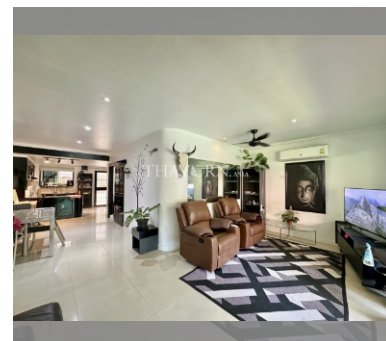

Condo for sale 1 bedroom 73 m² in Executive Residence 1, Pattaya

฿ 3,600,000

UNIT PARAMETERS:

UID	FS-240516
quota	foreign quota
type	1 bedroom
size	73m²
floor	1
view	pool view
quality	excellent
equipment	furniture
online viewing	on
transfer fee payer	50/50

PROJECT PARAMETERS:

district	Pratumnak
buildings	1
floors	3
built in	2005
maintenance	฿ 28,032/year

FACILITIES:

General information: lowrise, underground parking, covered parking.

Swimming pool: swimming pool, rooftop pool, jacuzzi.

Chill zone: chill zone, garden.

Health zone: gym.

Other: lobby, CCTV, security.