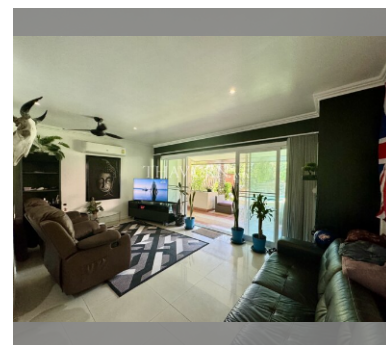

Condo for sale 1 bedroom 73 m² in Executive Residence 1, Pattaya

Discover the charm of coastal living with this delightful one-bedroom apartment nestled in the prestigious Executive Residence 1 in Pattaya. Located in the serene Pratumnak area, this spacious 73 m² flat offers an inviting retreat just moments away from the vibrant city life. Step inside to find a partially furnished space that provides the perfect canvas to create your dream home. With its generous layout, this apartment ensures comfort and functionality, making it ideal for both relaxation and entertaining. Positioned on the ground floor of a three-story building, you'll enjoy easy access and a sense of community in this well-regarded complex. Whether you're looking to invest or seeking a personal sanctuary, this property offers the fle...

฿ 3,600,000

UNIT PARAMETERS:

UID	FS-240516
quota	foreign quota
type	1 bedroom
size	73m²
floor	1
view	pool view
quality	excellent
equipment	furniture
online viewing	on
transfer cost	
transfer fee payer	50/50
additional cost	

PROJECT PARAMETERS:

district	Pratumnak
buildings	1
floors	3
built in	2005
maintenance	฿ 28,032/year

FACILITIES:

General information: lowrise, underground parking, covered parking.

Swimming pool: swimming pool, rooftop pool, jacuzzi.

Chill zone: chill zone, garden.

Health zone: gym.

Other: lobby, CCTV, security.