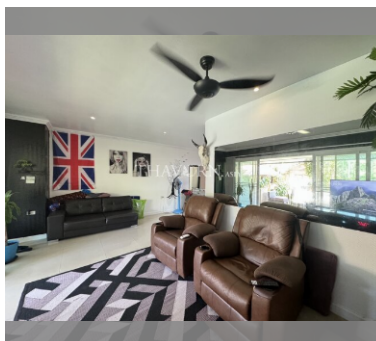

Condo for sale 1 bedroom 73 m² in Executive Residence 1, Pattaya

฿ 3,600,000

UNIT PARAMETERS:

UID	FS-240516
quota	foreign quota
type	1 bedroom
size	73m²
floor	1
view	pool view
quality	excellent
equipment	furniture
online viewing	on
transfer fee payer	50/50

PROJECT PARAMETERS:

district	Pratumnak
buildings	1
floors	3
built in	2005
maintenance	฿ 28,032/year

FACILITIES:

General information: lowrise, underground parking, covered parking.

Swimming pool: swimming pool, rooftop pool, jacuzzi.

Chill zone: chill zone, garden.

Health zone: gym.

Other: lobby, CCTV, security.