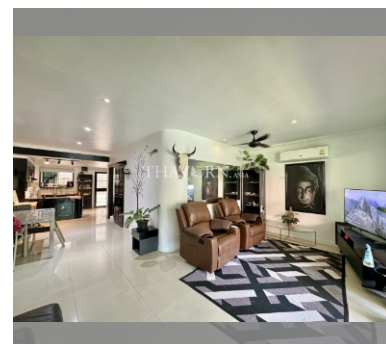

Condo for sale 1 bedroom 73 m² in Executive Residence 1, Pattaya

Discover the charm of coastal living with this delightful one-bedroom apartment nestled in the prestigious Executive Residence 1 in Pattaya. Located in the serene Pratumnak area, this spacious 73 m² flat offers an inviting retreat just moments away from the vibrant city life. Step inside to find a partially furnished space that provides the perfect canvas to create your dream home. With its generous layout, this apartment ensures comfort and functionality, making it ideal for both relaxation and entertaining. Positioned on the ground floor of a three-story building, you'll enjoy easy access and a sense of community in this well-regarded complex. Whether you're looking to invest or seeking a personal sanctuary, this property offers the fle...

฿ 3,600,000

UNIT PARAMETERS:

UID	FS-240516
quota	foreign quota
type	1 bedroom
size	73m²
floor	1
view	pool view
quality	excellent
equipment	furniture
online viewing	on
transfer cost	
transfer fee payer	50/50
additional cost	

PROJECT PARAMETERS:

district	Pratumnak
buildings	1
floors	3
built in	2005
maintenance	฿ 28,032/year

FACILITIES:

General information: lowrise, underground parking, covered parking.

Swimming pool: swimming pool, rooftop pool, jacuzzi.

Chill zone: chill zone, garden.

Health zone: gym.

Other: lobby, CCTV, security.