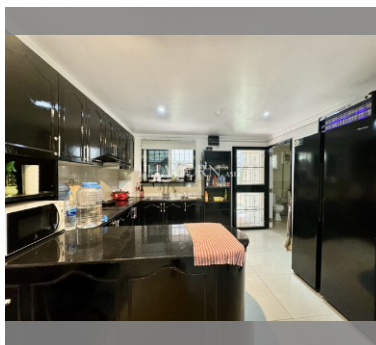

Condo for sale 1 bedroom 73 m² in Executive Residence 1, Pattaya

Discover the charm of coastal living with this delightful one-bedroom apartment nestled in the prestigious Executive Residence 1 in Pattaya. Located in the serene Pratumnak area, this spacious 73 m² flat offers an inviting retreat just moments away from the vibrant city life. Step inside to find a partially furnished space that provides the perfect canvas to create your dream home. With its generous layout, this apartment ensures comfort and functionality, making it ideal for both relaxation and entertaining. Positioned on the ground floor of a three-story building, you'll enjoy easy access and a sense of community in this well-regarded complex. Whether you're looking to invest or seeking a personal sanctuary, this property offers the fle...

฿ 3,600,000

UNIT PARAMETERS:

UID	FS-240516
quota	foreign quota
type	1 bedroom
size	73m²
floor	1
view	pool view
quality	excellent
equipment	furniture
online viewing	on
transfer cost	
transfer fee payer	50/50
additional cost	

PROJECT PARAMETERS:

district	Pratumnak
buildings	1
floors	3
built in	2005
maintenance	฿ 28,032/year

FACILITIES:

General information: lowrise, underground parking, covered parking.

Swimming pool: swimming pool, rooftop pool, jacuzzi.

Chill zone: chill zone, garden.

Health zone: gym.

Other: lobby, CCTV, security.