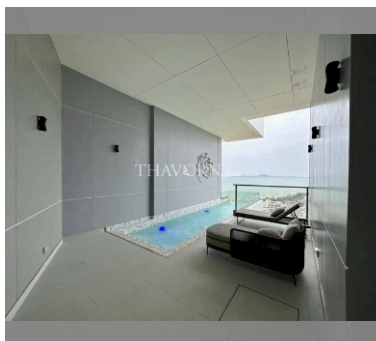

Condo for sale 1 bedroom 80 m² in Copacabana Beach Jomtien, Pattaya

฿ 15,400,000

UNIT PARAMETERS:

UID	FS-240512
quota	foreign quota
type	1 bedroom
size	80m ²
floor	29
view	sea view
quality	not chosen
transfer fee payer	Seller 50 /Buyer 50

PROJECT PARAMETERS:

district	Jomtien
buildings	1
floors	59
built in	2022
maintenance	฿ 48,000/year

FACILITIES:

General information: highrise, meters to beach: 50, minutes to beach: 1, shuttle bus, beach front, pets are allowed, open parking, multy-level parking.

Swimming pool: swimming pool, rooftop pool, infinity view, jacuzzi, pool bar , sunbathing area.

Chill zone: chill zone, garden, rooftop chillout.

Health zone: gym, sauna, hamam.

Other: lobby, meeting room, games room, kids playgarden, CCTV, security.