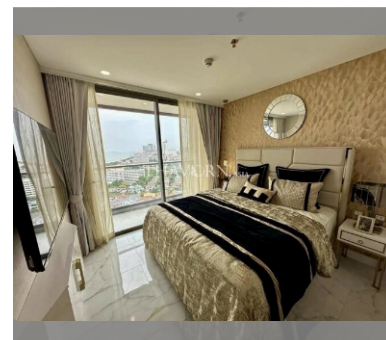

Condo for sale 1 bedroom 80 m² in Copacabana Beach Jomtien, Pattaya

฿ 15,400,000

UNIT PARAMETERS:

UID	FS-240512
quota	foreign quota
type	1 bedroom
size	80m²
floor	29
view	sea view
quality	not chosen
transfer fee payer	Seller 50 /Buyer 50

PROJECT PARAMETERS:

district	Jomtien
buildings	1
floors	59
built in	2022
maintenance	฿ 48,000/year

FACILITIES:

General information: highrise, meters to beach: 50, minutes to beach: 1, shuttle bus, beach front, pets are allowed, open parking, multy-level parking.

Swimming pool: swimming pool, rooftop pool, infinity view, jacuzzi, pool bar , sunbathing area.

Chill zone: chill zone, garden, rooftop chillout.

Health zone: gym, sauna, hamam.

Other: lobby, meeting room, games room, kids playgarden, CCTV, security.