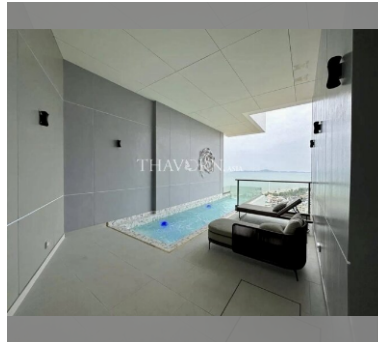

Condo for sale 1 bedroom 80 m² in Copacabana Beach Jomtien, Pattaya

฿ 15,400,000

UNIT PARAMETERS:

UID	FS-240512
quota	foreign quota
type	1 bedroom
size	80m ²
floor	29
view	sea view
quality	not chosen
transfer fee payer	Seller 50 /Buyer 50

PROJECT PARAMETERS:

district	Jomtien
buildings	1
floors	59
built in	2022
maintenance	฿ 48,000/year

FACILITIES:

General information: highrise, meters to beach: 50, minutes to beach: 1, shuttle bus, beach front, pets are allowed, open parking, multy-level parking.

Swimming pool: swimming pool, rooftop pool, infinity view, jacuzzi, pool bar , sunbathing area.

Chill zone: chill zone, garden, rooftop chillout.

Health zone: gym, sauna, hamam.

Other: lobby, meeting room, games room, kids playgarden, CCTV, security.