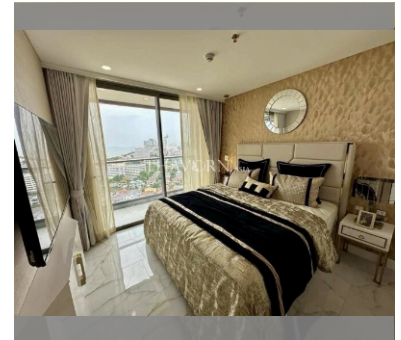

Condo for sale 1 bedroom 80 m² in Copacabana Beach Jomtien, Pattaya

฿ 15,400,000

UNIT PARAMETERS:

UID	FS-240512
quota	foreign quota
type	1 bedroom
size	80m²
floor	29
view	sea view
quality	not chosen
transfer fee payer	Seller 50 /Buyer 50

PROJECT PARAMETERS:

district	Jomtien
buildings	1
floors	59
built in	2022
maintenance	฿ 48,000/year

FACILITIES:

General information: highrise, meters to beach: 50, minutes to beach: 1, shuttle bus, beach front, pets are allowed, open parking, multy-level parking.

Swimming pool: swimming pool, rooftop pool, infinity view, jacuzzi, pool bar , sunbathing area.

Chill zone: chill zone, garden, rooftop chillout.

Health zone: gym, sauna, hamam.

Other: lobby, meeting room, games room, kids playgarden, CCTV, security.