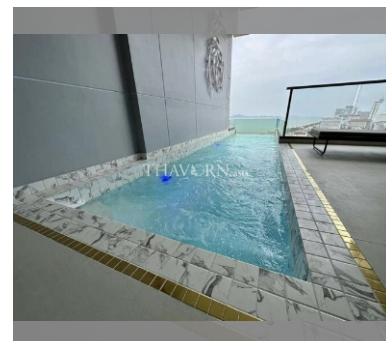

Condo for sale 1 bedroom 80 m² in Copacabana Beach Jomtien, Pattaya

฿ 15,400,000

UNIT PARAMETERS:

UID	FS-240512
quota	foreign quota
type	1 bedroom
size	80m ²
floor	29
view	sea view
quality	not chosen
transfer fee payer	Seller 50 /Buyer 50

PROJECT PARAMETERS:

district	Jomtien
buildings	1
floors	59
built in	2022
maintenance	฿ 48,000/year

FACILITIES:

General information: highrise, meters to beach: 50, minutes to beach: 1, shuttle bus, beach front, pets are allowed, open parking, multy-level parking.

Swimming pool: swimming pool, rooftop pool, infinity view, jacuzzi, pool bar , sunbathing area.

Chill zone: chill zone, garden, rooftop chillout.

Health zone: gym, sauna, hamam.

Other: lobby, meeting room, games room, kids playgarden, CCTV, security.