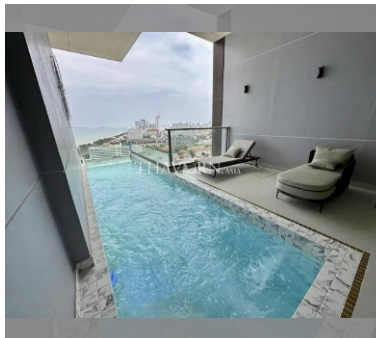

Condo for sale 1 bedroom 80 m² in Copacabana Beach Jomtien, Pattaya

฿ 15,400,000

UNIT PARAMETERS:

UID	FS-240512
quota	foreign quota
type	1 bedroom
size	80m ²
floor	29
view	sea view
quality	not chosen
transfer fee payer	Seller 50 /Buyer 50

PROJECT PARAMETERS:

district	Jomtien
buildings	1
floors	59
built in	2022
maintenance	฿ 48,000/year

FACILITIES:

General information: highrise, meters to beach: 50, minutes to beach: 1, shuttle bus, beach front, pets are allowed, open parking, multy-level parking.

Swimming pool: swimming pool, rooftop pool, infinity view, jacuzzi, pool bar , sunbathing area.

Chill zone: chill zone, garden, rooftop chillout.

Health zone: gym, sauna, hamam.

Other: lobby, meeting room, games room, kids playgarden, CCTV, security.