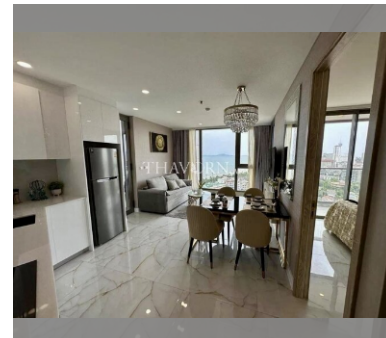

Condo for sale 1 bedroom 80 m² in Copacabana Beach Jomtien, Pattaya

฿ 15,400,000

UNIT PARAMETERS:

UID	FS-240512
quota	foreign quota
type	1 bedroom
size	80m²
floor	29
view	sea view
quality	not chosen
transfer fee payer	Seller 50 /Buyer 50

PROJECT PARAMETERS:

district	Jomtien
buildings	1
floors	59
built in	2022
maintenance	฿ 48,000/year

FACILITIES:

General information: highrise, meters to beach: 50, minutes to beach: 1, shuttle bus, beach front, pets are allowed, open parking, multy-level parking.

Swimming pool: swimming pool, rooftop pool, infinity view, jacuzzi, pool bar , sunbathing area.

Chill zone: chill zone, garden, rooftop chillout.

Health zone: gym, sauna, hamam.

Other: lobby, meeting room, games room, kids playgarden, CCTV, security.