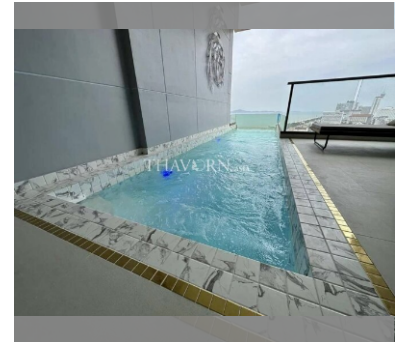

Condo for sale 1 bedroom 80 m² in Copacabana Beach Jomtien, Pattaya

฿ 15,400,000

UNIT PARAMETERS:

UID	FS-240512
quota	foreign quota
type	1 bedroom
size	80m ²
floor	29
view	sea view
quality	not chosen
transfer fee payer	Seller 50 /Buyer 50

PROJECT PARAMETERS:

district	Jomtien
buildings	1
floors	59
built in	2022
maintenance	฿ 48,000/year

FACILITIES:

General information: highrise, meters to beach: 50, minutes to beach: 1, shuttle bus, beach front, pets are allowed, open parking, multy-level parking.

Swimming pool: swimming pool, rooftop pool, infinity view, jacuzzi, pool bar , sunbathing area.

Chill zone: chill zone, garden, rooftop chillout.

Health zone: gym, sauna, hamam.

Other: lobby, meeting room, games room, kids playgarden, CCTV, security.