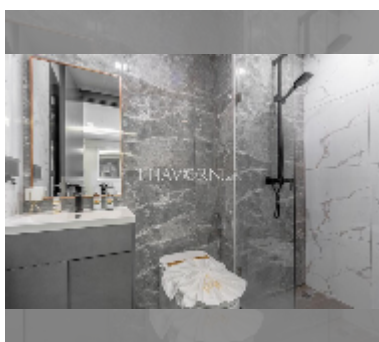

Condo for sale 1 bedroom 29 m² in Arcadia Millennium Tower, Pattaya

฿ 3,400,000

UNIT PARAMETERS:

UID	FS-240507
quota	foreign quota
type	1 bedroom
size	29m²
floor	11
view	city view

PROJECT PARAMETERS:

district	Central Pattaya
buildings	1
floors	46
built in	2021
maintenance	฿ 13,920/year

FACILITIES:

General information: highrise, open parking.

Swimming pool: swimming pool, rooftop pool.

Chill zone: chill zone, garden, rooftop chillout.

Health zone: gym, sauna, SPA.

Other: lobby, games room, CCTV, security, laundry.