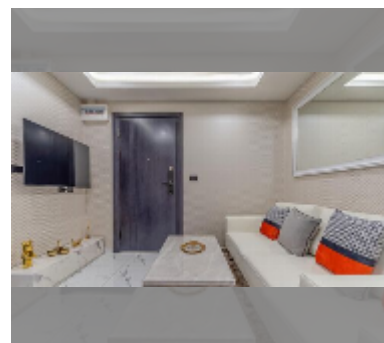

Condo for sale 1 bedroom 29 m² in Arcadia Millennium Tower, Pattaya

฿ 3,400,000

UNIT PARAMETERS:

UID	FS-240507
quota	foreign quota
type	1 bedroom
size	29m²
floor	11
view	city view

PROJECT PARAMETERS:

district	Central Pattaya
buildings	1
floors	46
built in	2021
maintenance	฿ 13,920/year

FACILITIES:

General information: highrise, open parking.

Swimming pool: swimming pool, rooftop pool.

Chill zone: chill zone, garden, rooftop chillout.

Health zone: gym, sauna, SPA.

Other: lobby, games room, CCTV, security, laundry.