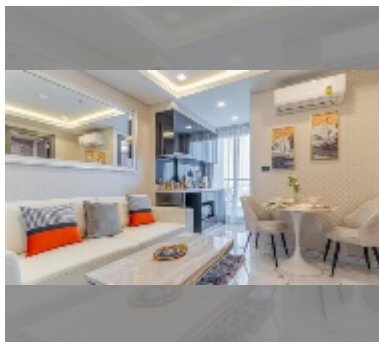

Condo for sale 1 bedroom 29 m² in Arcadia Millennium Tower, Pattaya

฿ 3,400,000

UNIT PARAMETERS:

UID	FS-240507
quota	foreign quota
type	1 bedroom
size	29m ²
floor	11
view	city view

PROJECT PARAMETERS:

district	Central Pattaya
buildings	1
floors	46
built in	2021
maintenance	฿ 13,920/year

FACILITIES:

General information: highrise, open parking.

Swimming pool: swimming pool, rooftop pool.

Chill zone: chill zone, garden, rooftop chillout.

Health zone: gym, sauna, SPA.

Other: lobby, games room, CCTV, security, laundry.