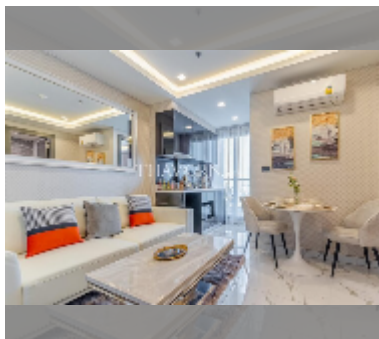

Condo for sale 1 bedroom 29 m² in Arcadia Millennium Tower, Pattaya

฿ 3,400,000

UNIT PARAMETERS:

UID	FS-240507
quota	foreign quota
type	1 bedroom
size	29m ²
floor	11
view	city view

PROJECT PARAMETERS:

district	Central Pattaya
buildings	1
floors	46
built in	2021
maintenance	฿ 13,920/year

FACILITIES:

General information: highrise, open parking.

Swimming pool: swimming pool, rooftop pool.

Chill zone: chill zone, garden, rooftop chillout.

Health zone: gym, sauna, SPA.

Other: lobby, games room, CCTV, security, laundry.