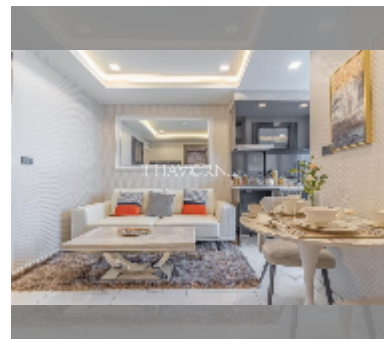

Condo for sale 1 bedroom 29 m² in Arcadia Millennium Tower, Pattaya

฿ 3,400,000

UNIT PARAMETERS:

UID	FS-240507
quota	foreign quota
type	1 bedroom
size	29m²
floor	11
view	city view

PROJECT PARAMETERS:

district	Central Pattaya
buildings	1
floors	46
built in	2021
maintenance	฿ 13,920/year

FACILITIES:

General information: highrise, open parking.

Swimming pool: swimming pool, rooftop pool.

Chill zone: chill zone, garden, rooftop chillout.

Health zone: gym, sauna, SPA.

Other: lobby, games room, CCTV, security, laundry.