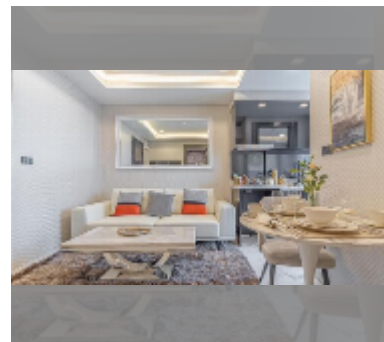

Condo for sale 1 bedroom 29 m² in Arcadia Millennium Tower, Pattaya

฿ 3,400,000

UNIT PARAMETERS:

UID	FS-240507
quota	foreign quota
type	1 bedroom
size	29m²
floor	11
view	city view

PROJECT PARAMETERS:

district	Central Pattaya
buildings	1
floors	46
built in	2021
maintenance	฿ 13,920/year

FACILITIES:

General information: highrise, open parking.

Swimming pool: swimming pool, rooftop pool.

Chill zone: chill zone, garden, rooftop chillout.

Health zone: gym, sauna, SPA.

Other: lobby, games room, CCTV, security, laundry.