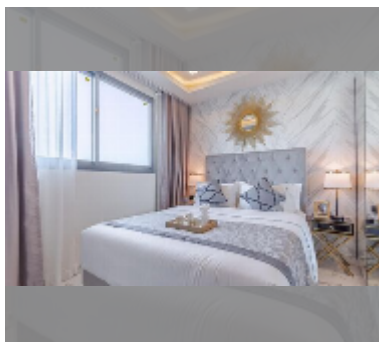

Condo for sale 1 bedroom 29 m² in Arcadia Millennium Tower, Pattaya

฿ 3,400,000

UNIT PARAMETERS:

UID	FS-240507
quota	foreign quota
type	1 bedroom
size	29m²
floor	11
view	city view

PROJECT PARAMETERS:

district	Central Pattaya
buildings	1
floors	46
built in	2021
maintenance	฿ 13,920/year

FACILITIES:

General information: highrise, open parking.

Swimming pool: swimming pool, rooftop pool.

Chill zone: chill zone, garden, rooftop chillout.

Health zone: gym, sauna, SPA.

Other: lobby, games room, CCTV, security, laundry.