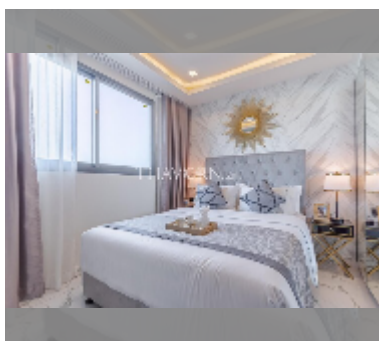

Condo for sale 1 bedroom 29 m² in Arcadia Millennium Tower, Pattaya

฿ 3,400,000

UNIT PARAMETERS:

UID	FS-240507
quota	foreign quota
type	1 bedroom
size	29m²
floor	11
view	city view

PROJECT PARAMETERS:

district	Central Pattaya
buildings	1
floors	46
built in	2021
maintenance	฿ 13,920/year

FACILITIES:

General information: highrise, open parking.

Swimming pool: swimming pool, rooftop pool.

Chill zone: chill zone, garden, rooftop chillout.

Health zone: gym, sauna, SPA.

Other: lobby, games room, CCTV, security, laundry.