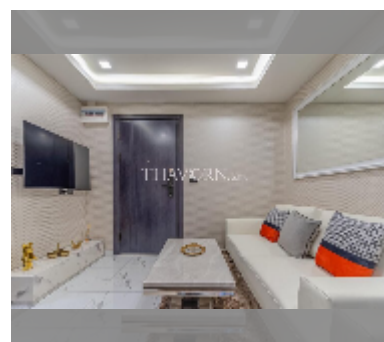

Condo for sale 1 bedroom 29 m² in Arcadia Millennium Tower, Pattaya

฿ 3,400,000

UNIT PARAMETERS:

UID	FS-240507
quota	foreign quota
type	1 bedroom
size	29m²
floor	11
view	city view

PROJECT PARAMETERS:

district	Central Pattaya
buildings	1
floors	46
built in	2021
maintenance	฿ 13,920/year

FACILITIES:

General information: highrise, open parking.

Swimming pool: swimming pool, rooftop pool.

Chill zone: chill zone, garden, rooftop chillout.

Health zone: gym, sauna, SPA.

Other: lobby, games room, CCTV, security, laundry.