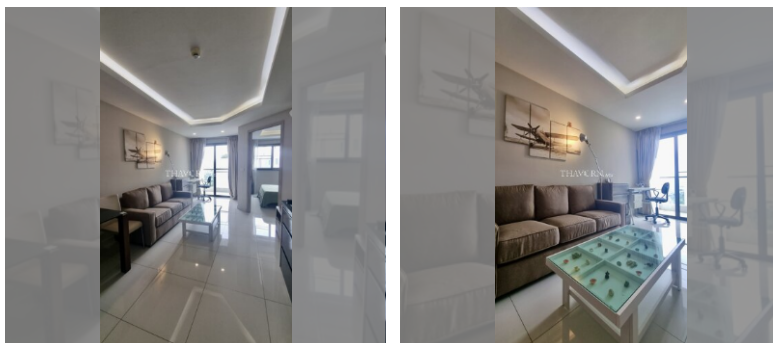

Condo for sale 1 bedroom 38 m² in Water Park Condominium, Pattaya

฿ 2,410,000

UNIT PARAMETERS:

UID	FS-240502
quota	foreign quota
type	1 bedroom
size	38m ²
floor	8
view	pool view
quality	not chosen
transfer fee payer	Seller 50/ Buyer 50

Swimming pool: swimming pool, kids pool, rooftop pool, jacuzzi.

Chill zone: chill zone, garden, rooftop chillout.

Health zone: gym, sauna.

Other: reception, kids playgarden, CCTV, security.

details