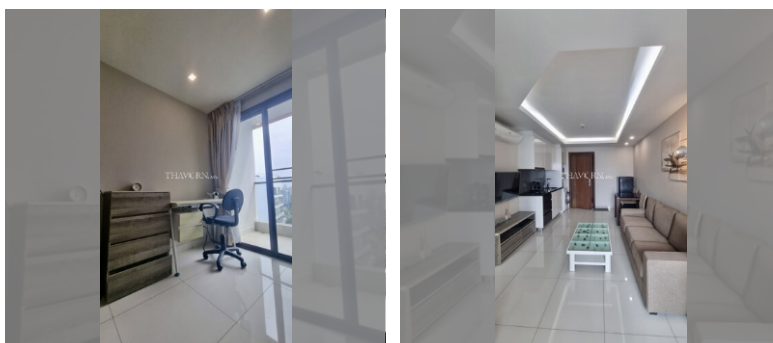

Condo for sale 1 bedroom 38 m² in Water Park Condominium, Pattaya

฿ 2,410,000

UNIT PARAMETERS:

UID	FS-240502
quota	foreign quota
type	1 bedroom
size	38m²
floor	8
view	pool view
quality	not chosen
transfer fee payer	Seller 50/ Buyer 50

PROJECT PARAMETERS:

district	Pratumnak
buildings	1
floors	8
built in	2016
maintenance	฿ 18,240/year

FACILITIES:

General information: lowrise, meters to beach: 400, minutes to beach: 8, open parking, covered parking.

Swimming pool: swimming pool, kids pool, rooftop pool, jacuzzi.

Chill zone: chill zone, garden, rooftop chillout.

Health zone: gym, sauna.

Other: reception, kids playgarden, CCTV, security.