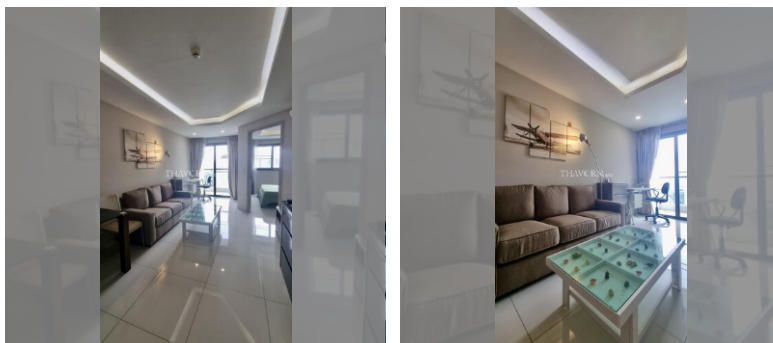

Condo for sale 1 bedroom 38 m² in Water Park Condominium, Pattaya

฿ 2,410,000

UNIT PARAMETERS:

UID	FS-240502
quota	foreign quota
type	1 bedroom
size	38m²
floor	8
view	pool view
quality	not chosen
transfer fee payer	Seller 50/ Buyer 50

PROJECT PARAMETERS:

district	Pratumnak
buildings	1
floors	8
built in	2016
maintenance	฿ 18,240/year

FACILITIES:

General information: lowrise, meters to beach: 400, minutes to beach: 8, open parking, covered parking.

Swimming pool: swimming pool, kids pool, rooftop pool, jacuzzi.

Chill zone: chill zone, garden, rooftop chillout.

Health zone: gym, sauna.

Other: reception, kids playgarden, CCTV, security.