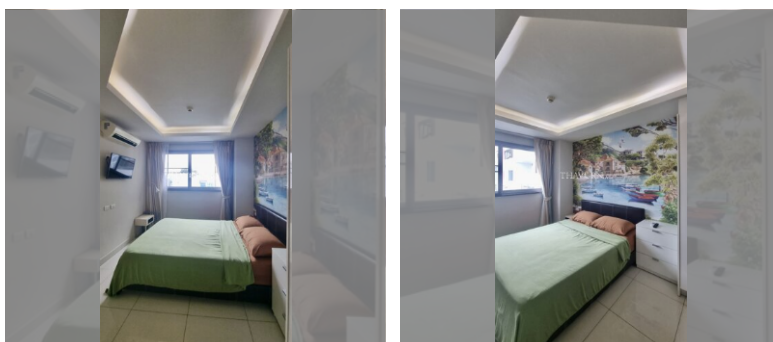

Condo for sale 1 bedroom 38 m² in Water Park Condominium, Pattaya

฿ 2,410,000

UNIT PARAMETERS:

UID	FS-240502
quota	foreign quota
type	1 bedroom
size	38m²
floor	8
view	pool view
quality	not chosen
transfer fee payer	Seller 50/ Buyer 50

PROJECT PARAMETERS:

district	Pratumnak
buildings	1
floors	8
built in	2016
maintenance	฿ 18,240/year

FACILITIES:

General information: lowrise, meters to beach: 400, minutes to beach: 8, open parking, covered parking.

Swimming pool: swimming pool, kids pool, rooftop pool, jacuzzi.

Chill zone: chill zone, garden, rooftop chillout.

Health zone: gym, sauna.

Other: reception, kids playgarden, CCTV, security.