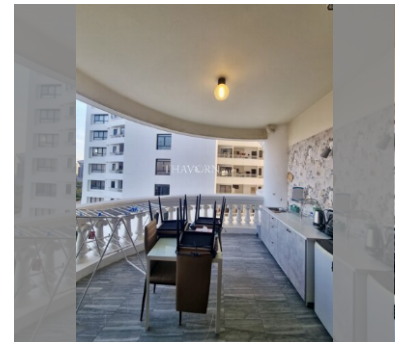

Condo for sale studio 54 m² in Sky Beach, Pattaya

฿ 4,920,000

UNIT PARAMETERS:

UID	FS-240497
quota	foreign quota
type	studio
size	54m²
floor	18
view	sea view
quality	not chosen
transfer fee payer	Seller 50/ Buyer 50

PROJECT PARAMETERS:

district	Wongamat
buildings	1
built in	1992
maintenance	฿ 19,440/year

FACILITIES:

- General information: highrise, open parking.
- Swimming pool: swimming pool, kids pool.
- Chill zone: garden.
- Health zone: gym.
- Other: lobby, kids playgarden, CCTV, security, minimart, laundry.