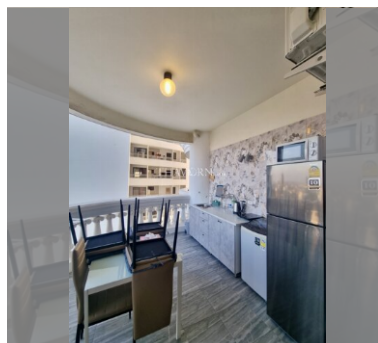

Condo for sale studio 54 m² in Sky Beach, Pattaya

฿ 4,920,000

UNIT PARAMETERS:

UID	FS-240497
quota	foreign quota
type	studio
size	54m²
floor	18
view	sea view
quality	not chosen
transfer fee payer	Seller 50/ Buyer 50

PROJECT PARAMETERS:

district	Wongamat
buildings	1
built in	1992
maintenance	฿ 19,440/year

FACILITIES:

- General information: highrise, open parking.
- Swimming pool: swimming pool, kids pool.
- Chill zone: garden.
- Health zone: gym.
- Other: lobby, kids playgarden, CCTV, security, minimart, laundry.