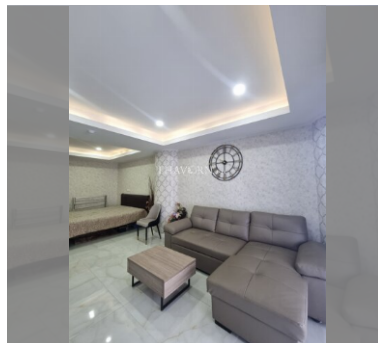

Condo for sale studio 54 m² in Sky Beach, Pattaya

฿ 4,090,000

UNIT PARAMETERS:

UID	FS-240496
quota	foreign quota
type	studio
size	54m²
floor	6
view	sea view
quality	not chosen
transfer fee payer	Seller 50/ Buyer 50

PROJECT PARAMETERS:

district	Wongamat
buildings	1
built in	1992
maintenance	฿ 19,440/year

FACILITIES:

General information: highrise, open parking.
Swimming pool: swimming pool, kids pool.
Chill zone: garden.
Health zone: gym.
Other: lobby, kids playgarden, CCTV, security, minimart, laundry.