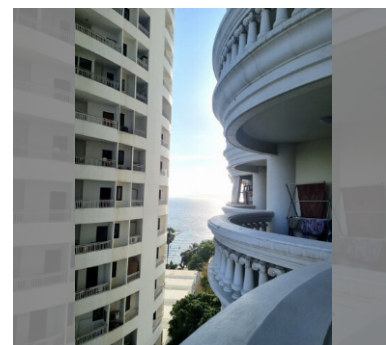

Condo for sale studio 54 m² in Sky Beach, Pattaya

Discover the perfect blend of comfort and style with this stunning studio apartment in the prestigious Sky Beach residential complex. Nestled in the vibrant Wongamat area of Pattaya, this 54 m² gem offers a harmonious living space that is both spacious and fully furnished, ready for you to move in and start enjoying the beachfront lifestyle. Situated on the 6th floor, this apartment provides a serene escape with its modern design and well-thought-out layout. Whether you're lounging in the open-plan living area or preparing a meal in the sleek kitchen, every corner of this home is designed for convenience and relaxation. As part of the Sky Beach complex, you'll have access to top-notch amenities and the beautiful surrounding area, making i...

฿ 4,090,000

UNIT PARAMETERS:

UID	FS-240496
quota	foreign quota
type	studio
size	54m²
floor	6
view	sea view
quality	not chosen
transfer cost	
transfer fee payer	Seller 50/ Buyer 50
additional cost	

PROJECT PARAMETERS:

district	Wongamat
buildings	1
built in	1992
maintenance	฿ 19,440/year

FACILITIES:

General information: highrise, open parking.

Swimming pool: swimming pool, kids pool.

Chill zone: garden.

Health zone: gym.

Other: lobby, kids playgarden, CCTV, security, minimart, laundry.