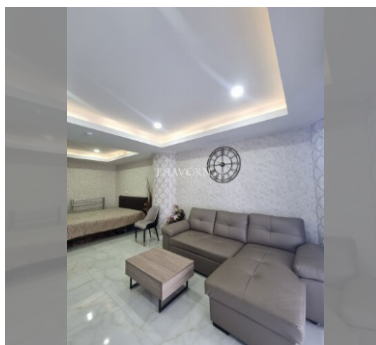

Condo for sale studio 54 m² in Sky Beach, Pattaya

Discover the perfect blend of comfort and style with this stunning studio apartment in the prestigious Sky Beach residential complex. Nestled in the vibrant Wongamat area of Pattaya, this 54 m² gem offers a harmonious living space that is both spacious and fully furnished, ready for you to move in and start enjoying the beachfront lifestyle. Situated on the 6th floor, this apartment provides a serene escape with its modern design and well-thought-out layout. Whether you're lounging in the open-plan living area or preparing a meal in the sleek kitchen, every corner of this home is designed for convenience and relaxation. As part of the Sky Beach complex, you'll have access to top-notch amenities and the beautiful surrounding area, making i...

฿ 4,090,000

UNIT PARAMETERS:

UID	FS-240496
quota	foreign quota
type	studio
size	54m²
floor	6
view	sea view
quality	not chosen
transfer cost	
transfer fee payer	Seller 50/ Buyer 50
additional cost	

PROJECT PARAMETERS:

district	Wongamat
buildings	1
built in	1992
maintenance	฿ 19,440/year

FACILITIES:

General information: highrise, open parking.

Swimming pool: swimming pool, kids pool.

Chill zone: garden.

Health zone: gym.

Other: lobby, kids playgarden, CCTV, security, minimart, laundry.