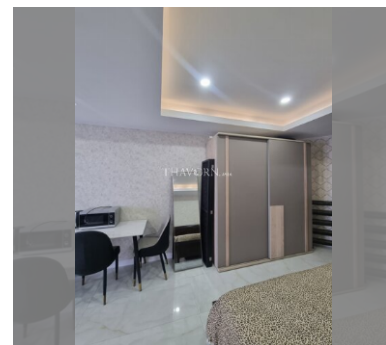

Condo for sale studio 54 m² in Sky Beach, Pattaya

Discover the perfect blend of comfort and style with this stunning studio apartment in the prestigious Sky Beach residential complex. Nestled in the vibrant Wongamat area of Pattaya, this 54 m² gem offers a harmonious living space that is both spacious and fully furnished, ready for you to move in and start enjoying the beachfront lifestyle. Situated on the 6th floor, this apartment provides a serene escape with its modern design and well-thought-out layout. Whether you're lounging in the open-plan living area or preparing a meal in the sleek kitchen, every corner of this home is designed for convenience and relaxation. As part of the Sky Beach complex, you'll have access to top-notch amenities and the beautiful surrounding area, making i...

฿ 4,090,000

UNIT PARAMETERS:

UID	FS-240496
quota	foreign quota
type	studio
size	54m²
floor	6
view	sea view
quality	not chosen
transfer cost	
transfer fee payer	Seller 50/ Buyer 50
additional cost	

PROJECT PARAMETERS:

district	Wongamat
buildings	1
built in	1992
maintenance	฿ 19,440/year

FACILITIES:

General information: highrise, open parking.

Swimming pool: swimming pool, kids pool.

Chill zone: garden.

Health zone: gym.

Other: lobby, kids playgarden, CCTV, security, minimart, laundry.