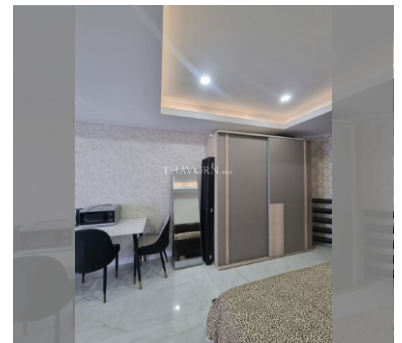

Condo for sale studio 54 m² in Sky Beach, Pattaya

฿ 4,090,000

UNIT PARAMETERS:

UID	FS-240496
quota	foreign quota
type	studio
size	54m ²
floor	6
view	sea view
quality	not chosen
transfer fee payer	Seller 50/ Buyer 50

PROJECT PARAMETERS:

district	Wongamat
buildings	1
built in	1992
maintenance	฿ 19,440/year

FACILITIES:

- General information: highrise, open parking.
- Swimming pool: swimming pool, kids pool.
- Chill zone: garden.
- Health zone: gym.
- Other: lobby, kids playgarden, CCTV, security, minimart, laundry.