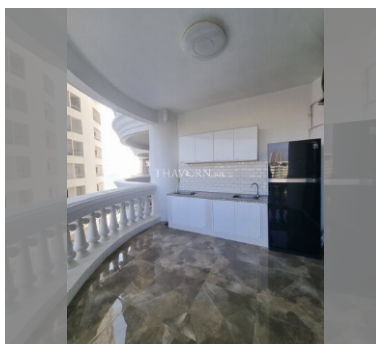

Condo for sale studio 54 m² in Sky Beach, Pattaya

Discover the perfect blend of comfort and style with this stunning studio apartment in the prestigious Sky Beach residential complex. Nestled in the vibrant Wongamat area of Pattaya, this 54 m² gem offers a harmonious living space that is both spacious and fully furnished, ready for you to move in and start enjoying the beachfront lifestyle. Situated on the 6th floor, this apartment provides a serene escape with its modern design and well-thought-out layout. Whether you're lounging in the open-plan living area or preparing a meal in the sleek kitchen, every corner of this home is designed for convenience and relaxation. As part of the Sky Beach complex, you'll have access to top-notch amenities and the beautiful surrounding area, making i...

฿ 4,090,000

UNIT PARAMETERS:

UID	FS-240496
quota	foreign quota
type	studio
size	54m²
floor	6
view	sea view
quality	not chosen
transfer cost	
transfer fee payer	Seller 50/ Buyer 50
additional cost	

PROJECT PARAMETERS:

district	Wongamat
buildings	1
built in	1992
maintenance	฿ 19,440/year

FACILITIES:

General information: highrise, open parking.

Swimming pool: swimming pool, kids pool.

Chill zone: garden.

Health zone: gym.

Other: lobby, kids playgarden, CCTV, security, minimart, laundry.