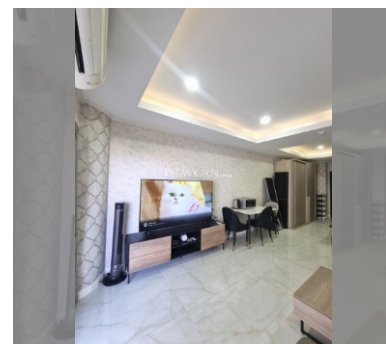

Condo for sale studio 54 m² in Sky Beach, Pattaya

Discover the perfect blend of comfort and style with this stunning studio apartment in the prestigious Sky Beach residential complex. Nestled in the vibrant Wongamat area of Pattaya, this 54 m² gem offers a harmonious living space that is both spacious and fully furnished, ready for you to move in and start enjoying the beachfront lifestyle. Situated on the 6th floor, this apartment provides a serene escape with its modern design and well-thought-out layout. Whether you're lounging in the open-plan living area or preparing a meal in the sleek kitchen, every corner of this home is designed for convenience and relaxation. As part of the Sky Beach complex, you'll have access to top-notch amenities and the beautiful surrounding area, making i...

฿ 4,090,000

UNIT PARAMETERS:

UID	FS-240496
quota	foreign quota
type	studio
size	54m²
floor	6
view	sea view
quality	not chosen
transfer cost	
transfer fee payer	Seller 50/ Buyer 50
additional cost	

PROJECT PARAMETERS:

district	Wongamat
buildings	1
built in	1992
maintenance	฿ 19,440/year

FACILITIES:

General information: highrise, open parking.

Swimming pool: swimming pool, kids pool.

Chill zone: garden.

Health zone: gym.

Other: lobby, kids playgarden, CCTV, security, minimart, laundry.