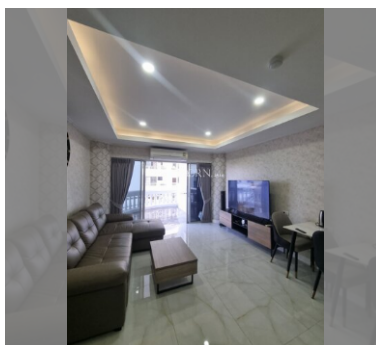

Condo for sale studio 54 m² in Sky Beach, Pattaya

Discover the perfect blend of comfort and style with this stunning studio apartment in the prestigious Sky Beach residential complex. Nestled in the vibrant Wongamat area of Pattaya, this 54 m² gem offers a harmonious living space that is both spacious and fully furnished, ready for you to move in and start enjoying the beachfront lifestyle. Situated on the 6th floor, this apartment provides a serene escape with its modern design and well-thought-out layout. Whether you're lounging in the open-plan living area or preparing a meal in the sleek kitchen, every corner of this home is designed for convenience and relaxation. As part of the Sky Beach complex, you'll have access to top-notch amenities and the beautiful surrounding area, making i...

฿ 4,090,000

UNIT PARAMETERS:

UID	FS-240496
quota	foreign quota
type	studio
size	54m²
floor	6
view	sea view
quality	not chosen
transfer cost	
transfer fee payer	Seller 50/ Buyer 50
additional cost	

PROJECT PARAMETERS:

district	Wongamat
buildings	1
built in	1992
maintenance	฿ 19,440/year

FACILITIES:

General information: highrise, open parking.

Swimming pool: swimming pool, kids pool.

Chill zone: garden.

Health zone: gym.

Other: lobby, kids playgarden, CCTV, security, minimart, laundry.