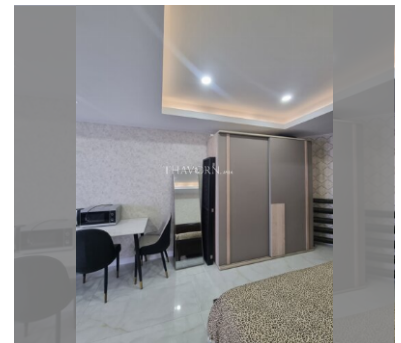

Condo for sale studio 54 m² in Sky Beach, Pattaya

฿ 4,090,000

UNIT PARAMETERS:

UID	FS-240496
quota	foreign quota
type	studio
size	54m ²
floor	6
view	sea view
quality	not chosen
transfer fee payer	Seller 50/ Buyer 50

PROJECT PARAMETERS:

district	Wongamat
buildings	1
built in	1992
maintenance	฿ 19,440/year

FACILITIES:

General information: highrise, open parking.
Swimming pool: swimming pool, kids pool.
Chill zone: garden.
Health zone: gym.
Other: lobby, kids playgarden, CCTV, security, minimart, laundry.