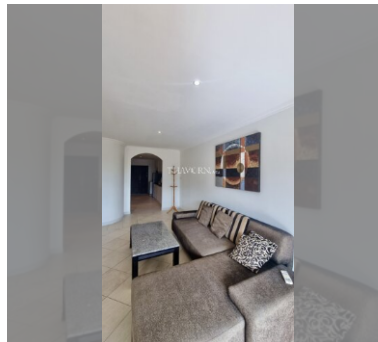

Condo for sale 1 bedroom 85 m² in Executive Residence 3, Pattaya

฿ 3,590,000

UNIT PARAMETERS:

UID	FS-240495
quota	foreign quota
type	1 bedroom
size	85m²
floor	3
view	pool view
quality	not chosen
transfer fee payer	Seller 50/ Buyer 50

PROJECT PARAMETERS:

district	Pratumnak
buildings	1
floors	7
built in	2011
maintenance	฿ 40,800/year

FACILITIES:

General information: lowrise, underground parking, open parking.

Swimming pool: swimming pool.

Chill zone: chill zone, garden.

Health zone: gym.

Other: lobby, CCTV, security, laundry.