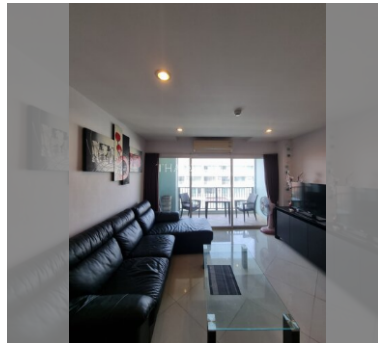

Condo for sale 1 bedroom 69 m² in Diamond Suites Resort, Pattaya

Discover your dream home in the heart of Pattaya at the luxurious Diamond Suites Resort! This fully furnished 1-bedroom apartment offers a spacious 69 m² of modern living space, perfect for those seeking comfort and style. Situated on the top floor of a 7-story building, you'll enjoy breathtaking views and an abundance of natural light. Nestled in the vibrant Tappraya district, this property provides the ideal blend of tranquility and convenience. With a price of 3,150,000, this apartment is an excellent investment opportunity, especially with its foreign ownership quota. Imagine unwinding in your beautifully furnished living room after a day of exploring the bustling city or relaxing by the resort's stunning pool. Whether you're looking...

฿ 3,150,000

UNIT PARAMETERS:

UID	FS-240494
quota	foreign quota
type	1 bedroom
size	69m²
floor	7
view	pool view
quality	not chosen
transfer cost	
transfer fee payer	Seller 50/ Buyer 50
additional cost	

PROJECT PARAMETERS:

district	Tappraya
buildings	7
floors	7
built in	2015

FACILITIES:

General information: resort, meters to beach: 700, minutes to beach: 10, open parking.

Swimming pool: swimming pool, kids pool.

Chill zone: chill zone, garden.

Health zone: gym, sauna.

Other: reception, CCTV, security, minimart.