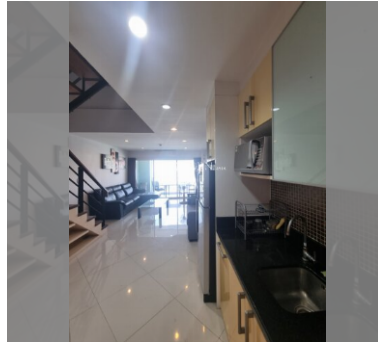

Condo for sale 1 bedroom 69 m² in Diamond Suites Resort, Pattaya

Discover your dream home in the heart of Pattaya at the luxurious Diamond Suites Resort! This fully furnished 1-bedroom apartment offers a spacious 69 m² of modern living space, perfect for those seeking comfort and style. Situated on the top floor of a 7-story building, you'll enjoy breathtaking views and an abundance of natural light. Nestled in the vibrant Tappraya district, this property provides the ideal blend of tranquility and convenience. With a price of 3,150,000, this apartment is an excellent investment opportunity, especially with its foreign ownership quota. Imagine unwinding in your beautifully furnished living room after a day of exploring the bustling city or relaxing by the resort's stunning pool. Whether you're looking...

฿ 3,150,000

UNIT PARAMETERS:

UID	FS-240494
quota	foreign quota
type	1 bedroom
size	69m²
floor	7
view	pool view
quality	not chosen
transfer cost	
transfer fee payer	Seller 50/ Buyer 50
additional cost	

PROJECT PARAMETERS:

district	Tappraya
buildings	7
floors	7
built in	2015

FACILITIES:

General information: resort, meters to beach: 700, minutes to beach: 10, open parking.

Swimming pool: swimming pool, kids pool.

Chill zone: chill zone, garden.

Health zone: gym, sauna.

Other: reception, CCTV, security, minimart.