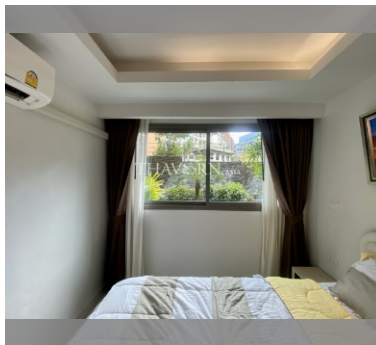

Welcome to your dream retreat in the heart of Jomtien, Pattaya! This charming 1-bedroom apartment, located in the prestigious Laguna Beach Resort 2, offers a perfect blend of comfort and style. With a spacious 37 m² layout, this fully furnished gem is ready for you to move in and start enjoying the vibrant lifestyle of Pattaya. Situated on the first floor of an 8-story building, this cozy flat provides easy access and convenience. The modern furnishings and thoughtful design create a welcoming atmosphere, making it an ideal space for relaxation or entertaining guests. Priced at an attractive 1,620,000, this property is a fantastic opportunity for those looking to invest in a slice of paradise. The Thai quota ownership ensures a smooth an...

฿ 1,620,000

UNIT PARAMETERS:

UID	FS-240493
quota	thai quota
type	1 bedroom
size	37m²
floor	1
view	garden view
quality	not chosen
transfer cost	80k
transfer fee payer	Seller 50/ Buyer 50
additional cost	

PROJECT PARAMETERS:

district	Jomtien
buildings	4
floors	8
built in	2016

FACILITIES:

General information: resort, meters to beach: 700, minutes to beach: 10, underground parking.

Swimming pool: swimming pool, kids pool, water slides, waterfall, jacuzzi, pool bar .

Chill zone: chill zone, garden.

Health zone: gym, sauna, massage.

Other: reception, lobby, clubhouse, kids playgarden, CCTV, security, minimart, laundry.