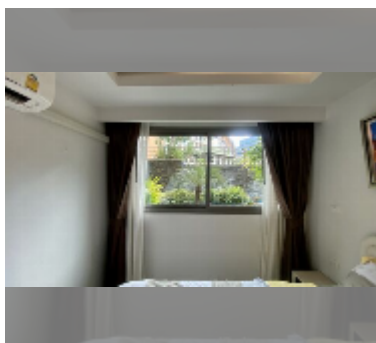

Condo for sale 1 bedroom 37 m² in Laguna Beach Resort 2, Pattaya

฿ 1,620,000

UNIT PARAMETERS:

UID	FS-240493
quota	thai quota
type	1 bedroom
size	37m²
floor	1
view	garden view

PROJECT PARAMETERS:

district	Jomtien
buildings	4
floors	8
built in	2016
maintenance	฿ 15,540/year

FACILITIES:

General information: resort, meters to beach: 700, minutes to beach: 10, underground parking.

Swimming pool: swimming pool, kids pool, water slides, waterfall, jacuzzi, pool bar .

Chill zone: chill zone, garden.

Health zone: gym, sauna, massage.

Other: reception, lobby, clubhouse, kids playgarden, CCTV, security, minimart, laundry.