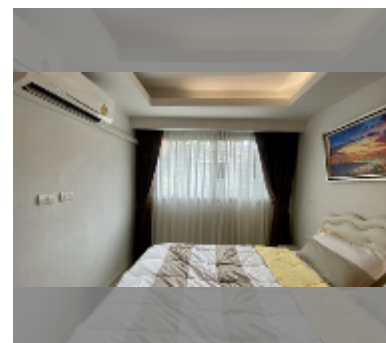

Condo for sale 1 bedroom 37 m² in Laguna Beach Resort 2, Pattaya

฿ 1,620,000

UNIT PARAMETERS:

UID	FS-240493
quota	thai quota
type	1 bedroom
size	37m²
floor	1
view	garden view

PROJECT PARAMETERS:

district	Jomtien
buildings	4
floors	8
built in	2016
maintenance	฿ 15,540/year

FACILITIES:

General information: resort, meters to beach: 700, minutes to beach: 10, underground parking.

Swimming pool: swimming pool, kids pool, water slides, waterfall, jacuzzi, pool bar .

Chill zone: chill zone, garden.

Health zone: gym, sauna, massage.

Other: reception, lobby, clubhouse, kids playgarden, CCTV, security, minimart, laundry.