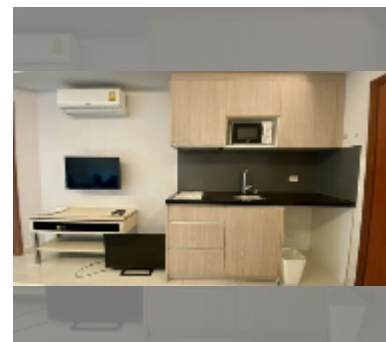

Condo for sale 1 bedroom 37 m² in Laguna Beach Resort 2, Pattaya

฿ 1,620,000

UNIT PARAMETERS:

UID	FS-240493
quota	thai quota
type	1 bedroom
size	37m ²
floor	1
view	garden view

PROJECT PARAMETERS:

district	Jomtien
buildings	4
floors	8
built in	2016
maintenance	฿ 15,540/year

Health zone: gym, sauna, massage.

Other: reception, lobby, clubhouse, kids playgarden, CCTV, security, minimart, laundry.

[details](#)