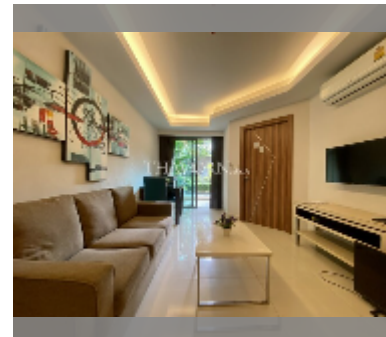

Condo for sale 1 bedroom 37 m² in Laguna Beach Resort 2, Pattaya

฿ 1,620,000

UNIT PARAMETERS:

UID	FS-240493
quota	thai quota
type	1 bedroom
size	37m²
floor	1
view	garden view

PROJECT PARAMETERS:

district	Jomtien
buildings	4
floors	8
built in	2016

FACILITIES:

General information: resort, meters to beach: 700, minutes to beach: 10, underground parking.

Swimming pool: swimming pool, kids pool, water slides, waterfall, jacuzzi, pool bar .

Chill zone: chill zone, garden.

Health zone: gym, sauna, massage.

Other: reception, lobby, clubhouse, kids playgarden, CCTV, security, minimart, laundry.