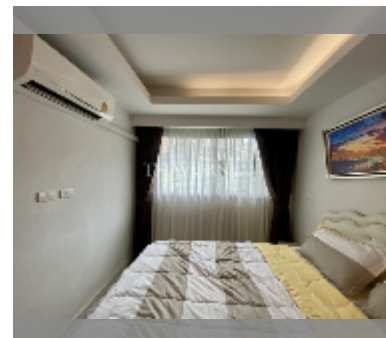

Condo for sale 1 bedroom 37 m² in Laguna Beach Resort 2, Pattaya

฿ 1,620,000

UNIT PARAMETERS:

UID	FS-240493
quota	thai quota
type	1 bedroom
size	37m²
floor	1
view	garden view

PROJECT PARAMETERS:

district	Jomtien
buildings	4
floors	8
built in	2016

FACILITIES:

General information: resort, meters to beach: 700, minutes to beach: 10, underground parking.

Swimming pool: swimming pool, kids pool, water slides, waterfall, jacuzzi, pool bar .

Chill zone: chill zone, garden.

Health zone: gym, sauna, massage.

Other: reception, lobby, clubhouse, kids playgarden, CCTV, security, minimart, laundry.