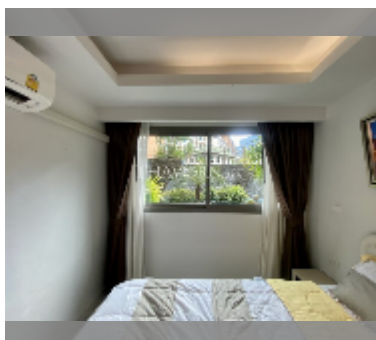

Condo for sale 1 bedroom 37 m² in Laguna Beach Resort 2, Pattaya

฿ 1,620,000

UNIT PARAMETERS:

UID	FS-240493
quota	thai quota
type	1 bedroom
size	37m²
floor	1
view	garden view

PROJECT PARAMETERS:

district	Jomtien
buildings	4
floors	8
built in	2016

FACILITIES:

General information: resort, meters to beach: 700, minutes to beach: 10, underground parking.

Swimming pool: swimming pool, kids pool, water slides, waterfall, jacuzzi, pool bar .

Chill zone: chill zone, garden.

Health zone: gym, sauna, massage.

Other: reception, lobby, clubhouse, kids playgarden, CCTV, security, minimart, laundry.