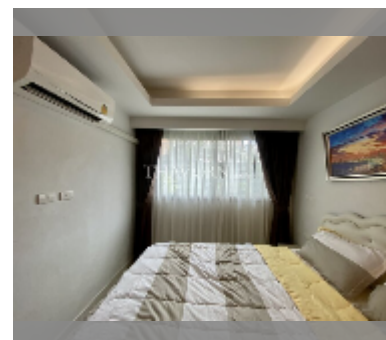

Condo for sale 1 bedroom 37 m² in Laguna Beach Resort 2, Pattaya

฿ 1,620,000

UNIT PARAMETERS:

UID	FS-240493
quota	thai quota
type	1 bedroom
size	37m²
floor	1
view	garden view

PROJECT PARAMETERS:

district	Jomtien
buildings	4
floors	8
built in	2016

FACILITIES:

General information: resort, meters to beach: 700, minutes to beach: 10, underground parking.

Swimming pool: swimming pool, kids pool, water slides, waterfall, jacuzzi, pool bar .

Chill zone: chill zone, garden.

Health zone: gym, sauna, massage.

Other: reception, lobby, clubhouse, kids playgarden, CCTV, security, minimart, laundry.