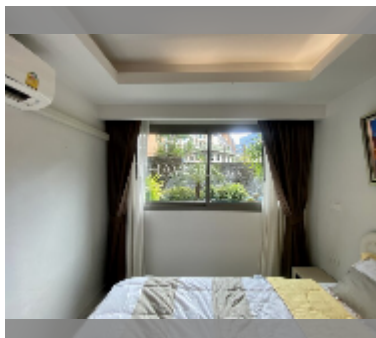

Condo for sale 1 bedroom 37 m² in Laguna Beach Resort 2, Pattaya

฿ 1,620,000

UNIT PARAMETERS:

UID	FS-240493
quota	thai quota
type	1 bedroom
size	37m²
floor	1
view	garden view

PROJECT PARAMETERS:

district	Jomtien
buildings	4
floors	8
built in	2016

FACILITIES:

General information: resort, meters to beach: 700, minutes to beach: 10, underground parking.

Swimming pool: swimming pool, kids pool, water slides, waterfall, jacuzzi, pool bar .

Chill zone: chill zone, garden.

Health zone: gym, sauna, massage.

Other: reception, lobby, clubhouse, kids playgarden, CCTV, security, minimart, laundry.