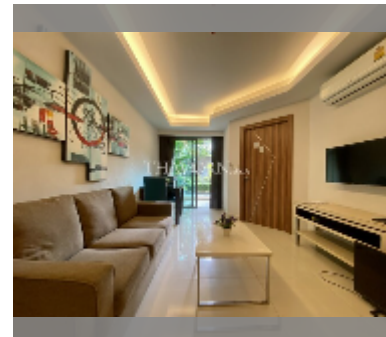

Condo for sale 1 bedroom 37 m² in Laguna Beach Resort 2, Pattaya

฿ 1,620,000

UNIT PARAMETERS:

UID	FS-240493
quota	thai quota
type	1 bedroom
size	37m ²
floor	1
view	garden view

PROJECT PARAMETERS:

district	Jomtien
buildings	4
floors	8
built in	2016

Health zone: gym, sauna, massage.

Other: reception, lobby, clubhouse, kids playgarden, CCTV, security, minimart, laundry.

[details](#)