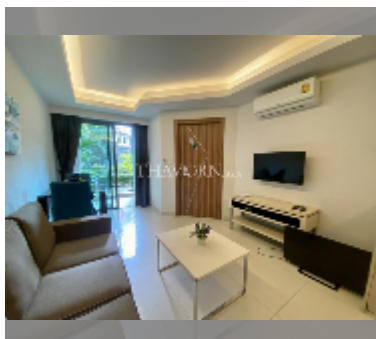

Condo for sale 1 bedroom 37 m² in Laguna Beach Resort 2, Pattaya

฿ 1,620,000

UNIT PARAMETERS:

UID	FS-240493
quota	thai quota
type	1 bedroom
size	37m²
floor	1
view	garden view

PROJECT PARAMETERS:

district	Jomtien
buildings	4
floors	8
built in	2016

FACILITIES:

General information: resort, meters to beach: 700, minutes to beach: 10, underground parking.

Swimming pool: swimming pool, kids pool, water slides, waterfall, jacuzzi, pool bar .

Chill zone: chill zone, garden.

Health zone: gym, sauna, massage.

Other: reception, lobby, clubhouse, kids playgarden, CCTV, security, minimart, laundry.