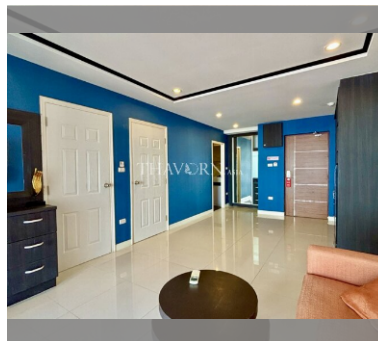

Condo for sale 2 bedroom 60 m² in New Nordic Club 1, Pattaya

฿ 2,999,000

UNIT PARAMETERS:

UID	FS-240491
quota	company ownership
type	2 bedroom
size	60m²
floor	5
view	city view
quality	not chosen
transfer fee payer	Company

PROJECT PARAMETERS:

district	Pratumnak
buildings	1
floors	7
built in	2016

FACILITIES:

General information: lowrise, open parking, covered parking.

Swimming pool: swimming pool.

Health zone: gym.

Other: reception, CCTV, security.