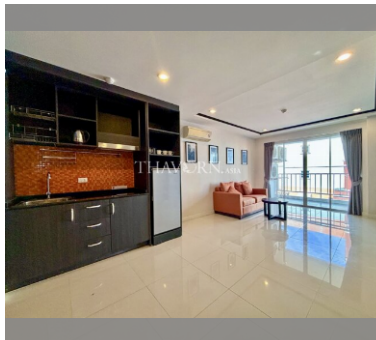

Condo for sale 2 bedroom 60 m² in New Nordic Club 1, Pattaya

฿ 2,999,000

UNIT PARAMETERS:

UID	FS-240491
quota	company ownership
type	2 bedroom
size	60m ²
floor	5
view	city view
quality	not chosen
transfer fee payer	Company

PROJECT PARAMETERS:

district	Pratumnak
buildings	1
floors	7
built in	2016

FACILITIES:

General information: lowrise, open parking, covered parking.

Swimming pool: swimming pool.

Health zone: gym.

Other: reception, CCTV, security.