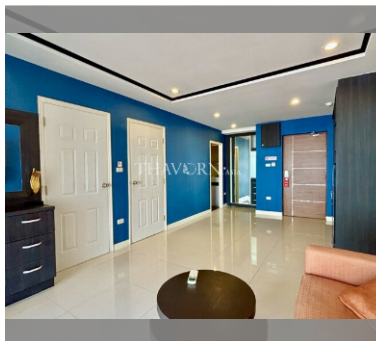

Condo for sale 2 bedroom 60 m² in New Nordic Club 1, Pattaya

฿ 2,999,000

UNIT PARAMETERS:

UID	FS-240491
quota	company ownership
type	2 bedroom
size	60m²
floor	5
view	city view
quality	not chosen
transfer fee payer	Company

PROJECT PARAMETERS:

district	Pratumnak
buildings	1
floors	7
built in	2016

FACILITIES:

General information: lowrise, open parking, covered parking.

Swimming pool: swimming pool.

Health zone: gym.

Other: reception, CCTV, security.