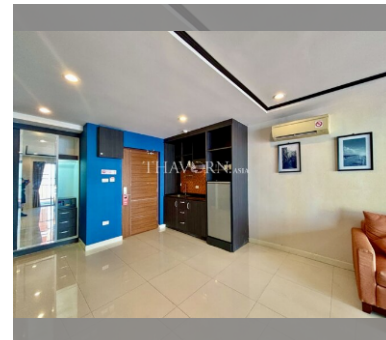

Condo for sale 2 bedroom 60 m² in New Nordic Club 1, Pattaya

฿ 2,999,000

UNIT PARAMETERS:

UID	FS-240491
quota	company ownership
type	2 bedroom
size	60m ²
floor	5
view	city view
quality	not chosen
transfer fee payer	Company

PROJECT PARAMETERS:

district	Pratumnak
buildings	1
floors	7
built in	2016

FACILITIES:

General information: lowrise, open parking, covered parking.

Swimming pool: swimming pool.

Health zone: gym.

Other: reception, CCTV, security.