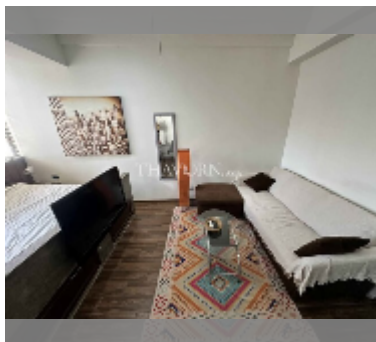

Condo for sale studio 30 m² in Thepthip Mansion, Pattaya

฿ 1,290,000

UNIT PARAMETERS:

UID	FS-240487
quota	foreign quota
type	studio
size	30m²
floor	5
view	city view

PROJECT PARAMETERS:

district	Pratumnak
buildings	1
floors	15
built in	1995

FACILITIES:

General information: highrise, meters to beach: 500, minutes to beach: 7, open parking.

Swimming pool: swimming pool.

Other: lobby, CCTV, security.