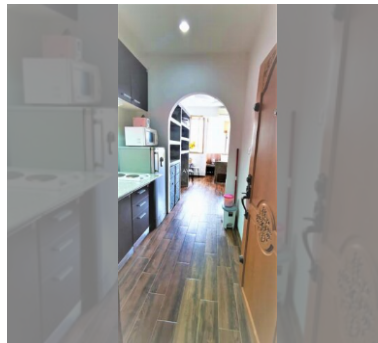

Condo for sale studio 30 m² in Thepthip Mansion, Pattaya

Welcome to your future home in the vibrant city of Pattaya! Nestled in the sought-after Pratumnak area, this fully furnished studio apartment at Thepthip Mansion offers a perfect blend of comfort and convenience. With 30 square meters of well-designed space, this cozy retreat is ideal for those seeking a modern lifestyle. Located on the 5th floor of a 15-story building, this charming flat provides a peaceful escape from the bustling city below. The full furnishings mean you can move in with ease and start enjoying your new home right away. Whether you're looking for a personal sanctuary or a smart investment opportunity, this property caters to both. Priced attractively at 1,200,000, and available under foreign ownership quota, this stud...

฿ 1,200,000

UNIT PARAMETERS:

UID	FS-240487
quota	foreign quota
type	studio
size	30m²
floor	5
view	city view
quality	not chosen
transfer cost	
transfer fee payer	Seller 50/ Buyer 50
additional cost	

PROJECT PARAMETERS:

district	Pratumnak
buildings	1
floors	15
built in	1995

FACILITIES:

General information: highrise, meters to beach: 500, minutes to beach: 7, open parking.

Swimming pool: swimming pool.

Other: lobby, CCTV, security.