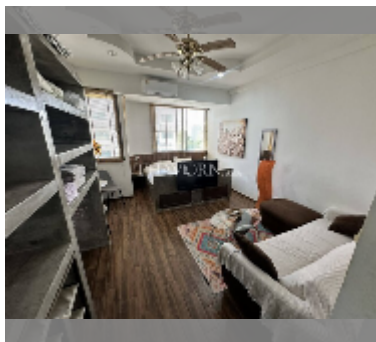

Condo for sale studio 30 m² in Thepthip Mansion, Pattaya

฿ 1,290,000

UNIT PARAMETERS:

UID	FS-240487
quota	foreign quota
type	studio
size	30m²
floor	5
view	city view

PROJECT PARAMETERS:

district	Pratumnak
buildings	1
floors	15
built in	1995

FACILITIES:

General information: highrise, meters to beach: 500, minutes to beach: 7, open parking.

Swimming pool: swimming pool.

Other: lobby, CCTV, security.