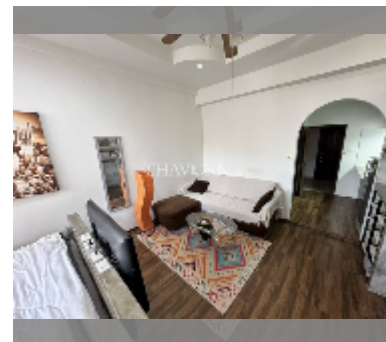

Condo for sale studio 30 m² in Thepthip Mansion, Pattaya

฿ 1,290,000

UNIT PARAMETERS:

UID	FS-240487
quota	foreign quota
type	studio
size	30m²
floor	5
view	city view

PROJECT PARAMETERS:

district	Pratumnak
buildings	1
floors	15
built in	1995

FACILITIES:

General information: highrise, meters to beach: 500, minutes to beach: 7, open parking.

Swimming pool: swimming pool.

Other: lobby, CCTV, security.