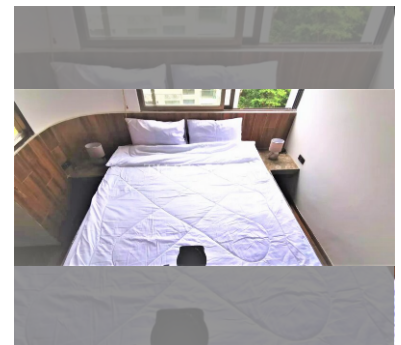

Condo for sale studio 30 m² in Thepthip Mansion, Pattaya

Welcome to your future home in the vibrant city of Pattaya! Nestled in the sought-after Pratumnak area, this fully furnished studio apartment at Thepthip Mansion offers a perfect blend of comfort and convenience. With 30 square meters of well-designed space, this cozy retreat is ideal for those seeking a modern lifestyle. Located on the 5th floor of a 15-story building, this charming flat provides a peaceful escape from the bustling city below. The full furnishings mean you can move in with ease and start enjoying your new home right away. Whether you're looking for a personal sanctuary or a smart investment opportunity, this property caters to both. Priced attractively at 1,200,000, and available under foreign ownership quota, this stud...

฿ 1,200,000

UNIT PARAMETERS:

UID	FS-240487
quota	foreign quota
type	studio
size	30m²
floor	5
view	city view
quality	not chosen
transfer cost	
transfer fee payer	Seller 50/ Buyer 50
additional cost	

PROJECT PARAMETERS:

district	Pratumnak
buildings	1
floors	15
built in	1995

FACILITIES:

General information: highrise, meters to beach: 500, minutes to beach: 7, open parking.

Swimming pool: swimming pool.

Other: lobby, CCTV, security.