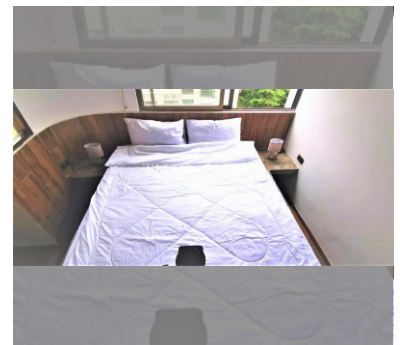

Condo for sale studio 30 m² in Thepthip Mansion, Pattaya

Welcome to your future home in the vibrant city of Pattaya! Nestled in the sought-after Pratumnak area, this fully furnished studio apartment at Thepthip Mansion offers a perfect blend of comfort and convenience. With 30 square meters of well-designed space, this cozy retreat is ideal for those seeking a modern lifestyle. Located on the 5th floor of a 15-story building, this charming flat provides a peaceful escape from the bustling city below. The full furnishings mean you can move in with ease and start enjoying your new home right away. Whether you're looking for a personal sanctuary or a smart investment opportunity, this property caters to both. Priced attractively at 1,200,000, and available under foreign ownership quota, this stud...

฿ 1,200,000

UNIT PARAMETERS:

UID	FS-240487
quota	foreign quota
type	studio
size	30m²
floor	5
view	city view
quality	not chosen
transfer cost	
transfer fee payer	Seller 50/ Buyer 50
additional cost	

PROJECT PARAMETERS:

district	Pratumnak
buildings	1
floors	15
built in	1995

FACILITIES:

General information: highrise, meters to beach: 500, minutes to beach: 7, open parking.

Swimming pool: swimming pool.

Other: lobby, CCTV, security.