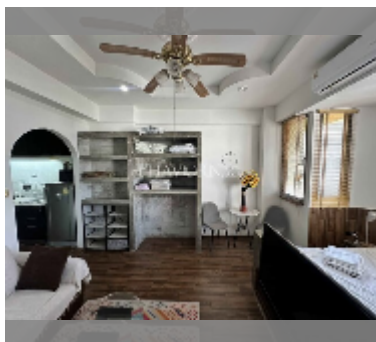

Condo for sale studio 30 m² in Thepthip Mansion, Pattaya

฿ 1,290,000

UNIT PARAMETERS:

UID	FS-240487
quota	foreign quota
type	studio
size	30m²
floor	5
view	city view

PROJECT PARAMETERS:

district	Pratumnak
buildings	1
floors	15
built in	1995

FACILITIES:

General information: highrise, meters to beach: 500, minutes to beach: 7, open parking.

Swimming pool: swimming pool.

Other: lobby, CCTV, security.