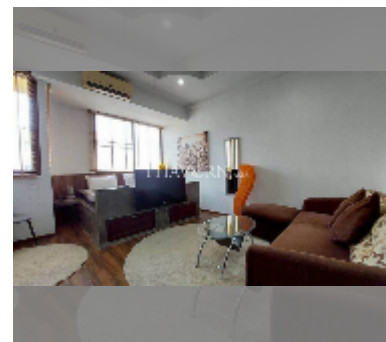

## Condo for sale studio 30 m<sup>2</sup> in Thepthip Mansion, Pattaya

**฿ 1,290,000**

**UNIT PARAMETERS:**

UID	FS-240487
quota	foreign quota
type	studio
size	30m <sup>2</sup>
floor	5
view	city view

**PROJECT PARAMETERS:**

district	Pratumnak
buildings	1
floors	15
built in	1995

**FACILITIES:**

**General information:** highrise, meters to beach: 500, minutes to beach: 7, open parking.

**Swimming pool:** swimming pool.

**Other:** lobby, CCTV, security.