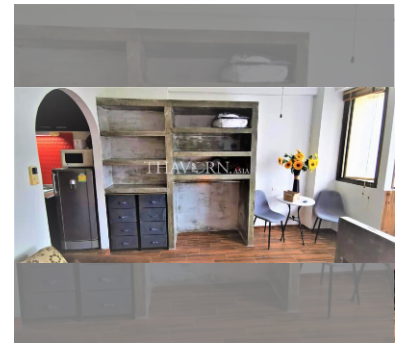

Condo for sale studio 30 m² in Thepthip Mansion, Pattaya

Welcome to your future home in the vibrant city of Pattaya! Nestled in the sought-after Pratumnak area, this fully furnished studio apartment at Thepthip Mansion offers a perfect blend of comfort and convenience. With 30 square meters of well-designed space, this cozy retreat is ideal for those seeking a modern lifestyle. Located on the 5th floor of a 15-story building, this charming flat provides a peaceful escape from the bustling city below. The full furnishings mean you can move in with ease and start enjoying your new home right away. Whether you're looking for a personal sanctuary or a smart investment opportunity, this property caters to both. Priced attractively at 1,200,000, and available under foreign ownership quota, this stud...

฿ 1,200,000

UNIT PARAMETERS:

UID	FS-240487
quota	foreign quota
type	studio
size	30m²
floor	5
view	city view
quality	not chosen
transfer cost	
transfer fee payer	Seller 50/ Buyer 50
additional cost	

PROJECT PARAMETERS:

district	Pratumnak
buildings	1
floors	15
built in	1995

FACILITIES:

General information: highrise, meters to beach: 500, minutes to beach: 7, open parking.

Swimming pool: swimming pool.

Other: lobby, CCTV, security.