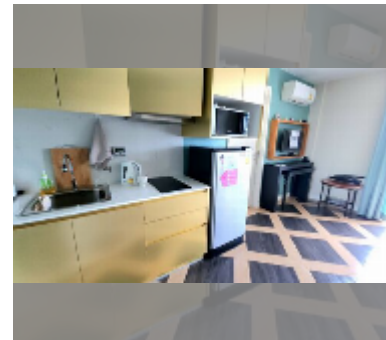

Condo for sale 1 bedroom 36 m² in Espana Condo Resort Pattaya, Pattaya

฿ 2,200,000

UNIT PARAMETERS:

UID	FS-240485
quota	foreign quota
type	1 bedroom
size	36m²
floor	5
view	city view

PROJECT PARAMETERS:

district	Jomtien
buildings	7
floors	8
built in	2018
maintenance	฿ 19,440/year

FACILITIES:

General information: resort, underground parking, open parking, covered parking.
Swimming pool: swimming pool, kids pool.
Chill zone: chill zone.
Health zone: gym, sauna.
Other: lobby, kids playgarden, CCTV, security, minimart.