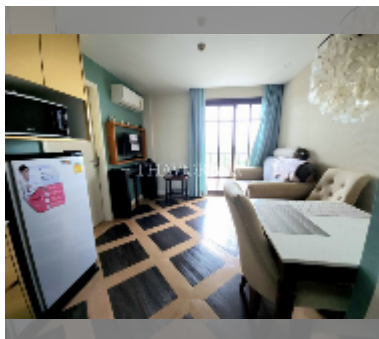

Condo for sale 1 bedroom 36 m² in Espana Condo Resort Pattaya, Pattaya

฿ 2,200,000

UNIT PARAMETERS:

UID	FS-240485
quota	foreign quota
type	1 bedroom
size	36m ²
floor	5
view	city view

PROJECT PARAMETERS:

district	Jomtien
buildings	7
floors	8
built in	2018
maintenance	฿ 19,440/year

FACILITIES:

General information: resort, underground parking, open parking, covered parking.
Swimming pool: swimming pool, kids pool.
Chill zone: chill zone.
Health zone: gym, sauna.
Other: lobby, kids playgarden, CCTV, security, minimart.