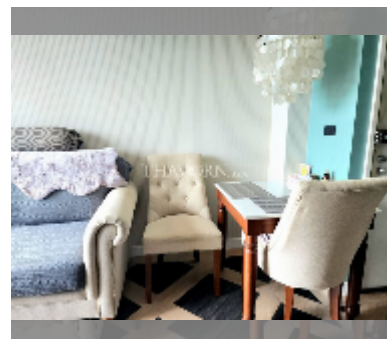

Condo for sale 1 bedroom 36 m² in Espana Condo Resort Pattaya, Pattaya

฿ 2,200,000

UNIT PARAMETERS:

UID	FS-240485
quota	foreign quota
type	1 bedroom
size	36m²
floor	5
view	city view

PROJECT PARAMETERS:

district	Jomtien
buildings	7
floors	8
built in	2018
maintenance	฿ 19,440/year

FACILITIES:

General information: resort, underground parking, open parking, covered parking.
Swimming pool: swimming pool, kids pool.
Chill zone: chill zone.
Health zone: gym, sauna.
Other: lobby, kids playgarden, CCTV, security, minimart.