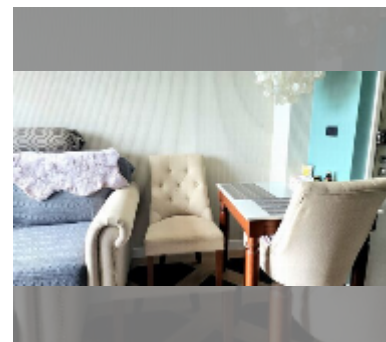

Condo for sale 1 bedroom 36 m² in Espana Condo Resort Pattaya, Pattaya

฿ 2,200,000

UNIT PARAMETERS:

UID	FS-240485
quota	foreign quota
type	1 bedroom
size	36m²
floor	5
view	city view

PROJECT PARAMETERS:

district	Jomtien
buildings	7
floors	8
built in	2018
maintenance	฿ 19,440/year

FACILITIES:

General information: resort, underground parking, open parking, covered parking.
Swimming pool: swimming pool, kids pool.
Chill zone: chill zone.
Health zone: gym, sauna.
Other: lobby, kids playgarden, CCTV, security, minimart.