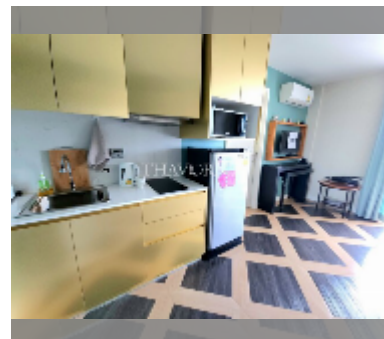

Condo for sale 1 bedroom 36 m² in Espana Condo Resort Pattaya, Pattaya

฿ 2,200,000

UNIT PARAMETERS:

UID	FS-240485
quota	foreign quota
type	1 bedroom
size	36m²
floor	5
view	city view

PROJECT PARAMETERS:

district	Jomtien
buildings	7
floors	8
built in	2018
maintenance	฿ 19,440/year

FACILITIES:

General information: resort, underground parking, open parking, covered parking.
Swimming pool: swimming pool, kids pool.
Chill zone: chill zone.
Health zone: gym, sauna.
Other: lobby, kids playgarden, CCTV, security, minimart.