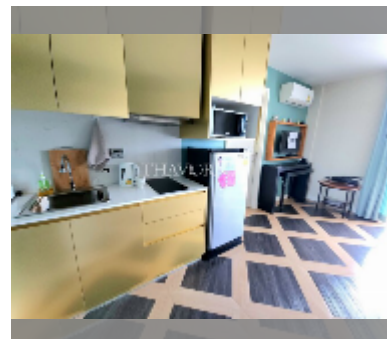

Condo for sale 1 bedroom 36 m² in Espana Condo Resort Pattaya, Pattaya

฿ 2,200,000

UNIT PARAMETERS:

UID	FS-240485
quota	foreign quota
type	1 bedroom
size	36m²
floor	5
view	city view

PROJECT PARAMETERS:

district	Jomtien
buildings	7
floors	8
built in	2018
maintenance	฿ 19,440/year

FACILITIES:

General information: resort, underground parking, open parking, covered parking.
Swimming pool: swimming pool, kids pool.
Chill zone: chill zone.
Health zone: gym, sauna.
Other: lobby, kids playgarden, CCTV, security, minimart.