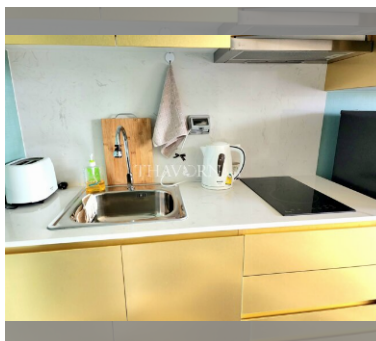

Condo for sale 1 bedroom 36 m² in Espana Condo Resort Pattaya, Pattaya

฿ 2,200,000

UNIT PARAMETERS:

UID	FS-240485
quota	foreign quota
type	1 bedroom
size	36m²
floor	5
view	city view
quality	not chosen
transfer fee payer	Seller 50/ Buyer 50

PROJECT PARAMETERS:

district	Jomtien
buildings	7
floors	8
built in	2018
maintenance	฿ 19,440/year

FACILITIES:

General information: resort, underground parking, covered parking.

Swimming pool: swimming pool, kids pool.

Chill zone: chill zone.

Health zone: gym, sauna.

Other: lobby, kids playgarden, CCTV, security, minimart.