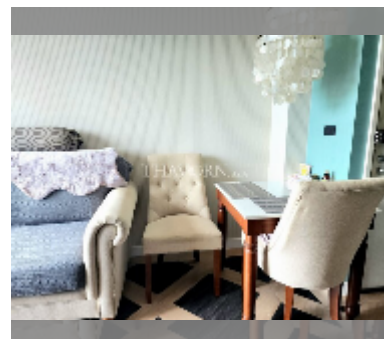

Condo for sale 1 bedroom 36 m² in Espana Condo Resort Pattaya, Pattaya

฿ 2,200,000

UNIT PARAMETERS:

UID	FS-240485
quota	foreign quota
type	1 bedroom
size	36m²
floor	5
view	city view

PROJECT PARAMETERS:

district	Jomtien
buildings	7
floors	8
built in	2018
maintenance	฿ 19,440/year

FACILITIES:

General information: resort, underground parking, open parking, covered parking.
Swimming pool: swimming pool, kids pool.
Chill zone: chill zone.
Health zone: gym, sauna.
Other: lobby, kids playgarden, CCTV, security, minimart.