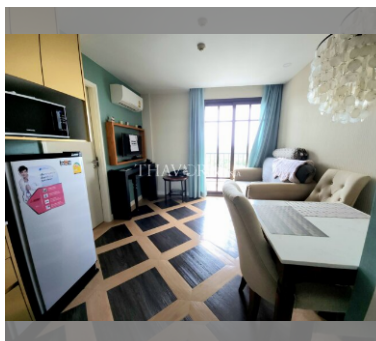

Condo for sale 1 bedroom 36 m² in Espana Condo Resort Pattaya, Pattaya

฿ 2,200,000

UNIT PARAMETERS:

UID	FS-240485
quota	foreign quota
type	1 bedroom
size	36m²
floor	5
view	city view
quality	not chosen
transfer fee payer	Seller 50/ Buyer 50

PROJECT PARAMETERS:

district	Jomtien
buildings	7
floors	8
built in	2018
maintenance	฿ 19,440/year

FACILITIES:

General information: resort, underground parking, covered parking.

Swimming pool: swimming pool, kids pool.

Chill zone: chill zone.

Health zone: gym, sauna.

Other: lobby, kids playgarden, CCTV, security, minimart.