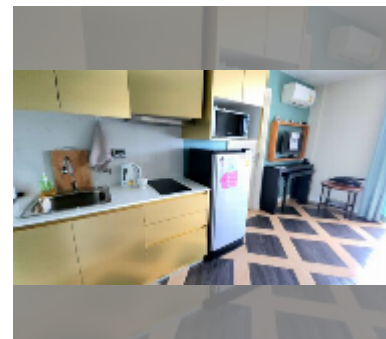

Condo for sale 1 bedroom 36 m² in Espana Condo Resort Pattaya, Pattaya

฿ 2,200,000

UNIT PARAMETERS:

UID	FS-240485
quota	foreign quota
type	1 bedroom
size	36m²
floor	5
view	city view

PROJECT PARAMETERS:

district	Jomtien
buildings	7
floors	8
built in	2018
maintenance	฿ 19,440/year

FACILITIES:

General information: resort, underground parking, open parking, covered parking.
Swimming pool: swimming pool, kids pool.
Chill zone: chill zone.
Health zone: gym, sauna.
Other: lobby, kids playgarden, CCTV, security, minimart.