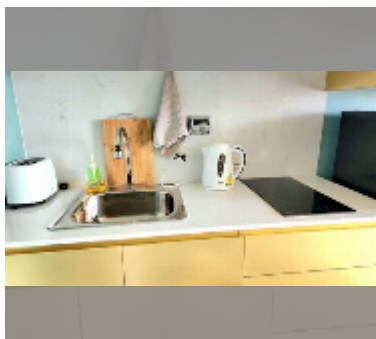

Condo for sale 1 bedroom 36 m² in Espana Condo Resort Pattaya, Pattaya

฿ 2,200,000

UNIT PARAMETERS:

UID	FS-240485
quota	foreign quota
type	1 bedroom
size	36m²
floor	5
view	city view

PROJECT PARAMETERS:

district	Jomtien
buildings	7
floors	8
built in	2018
maintenance	฿ 19,440/year

FACILITIES:

General information: resort, underground parking, open parking, covered parking.
Swimming pool: swimming pool, kids pool.
Chill zone: chill zone.
Health zone: gym, sauna.
Other: lobby, kids playgarden, CCTV, security, minimart.