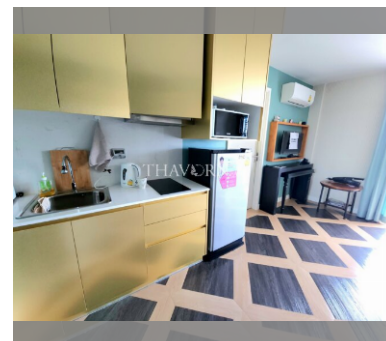

Condo for sale 1 bedroom 36 m² in Espana Condo Resort Pattaya, Pattaya

฿ 2,200,000

UNIT PARAMETERS:

UID	FS-240485
quota	foreign quota
type	1 bedroom
size	36m²
floor	5
view	city view
quality	not chosen
transfer fee payer	Seller 50/ Buyer 50

PROJECT PARAMETERS:

district	Jomtien
buildings	7
floors	8
built in	2018
maintenance	฿ 19,440/year

FACILITIES:

General information: resort, underground parking, covered parking.

Swimming pool: swimming pool, kids pool.

Chill zone: chill zone.

Health zone: gym, sauna.

Other: lobby, kids playgarden, CCTV, security, minimart.