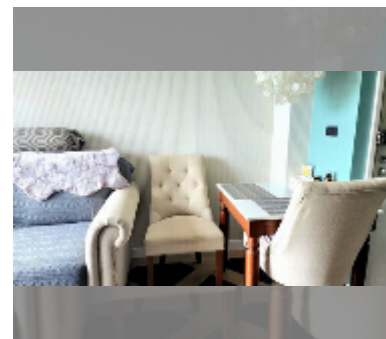

Condo for sale 1 bedroom 36 m² in Espana Condo Resort Pattaya, Pattaya

฿ 2,200,000

UNIT PARAMETERS:

UID	FS-240485
quota	foreign quota
type	1 bedroom
size	36m²
floor	5
view	city view

PROJECT PARAMETERS:

district	Jomtien
buildings	7
floors	8
built in	2018
maintenance	฿ 19,440/year

FACILITIES:

General information: resort, underground parking, open parking, covered parking.
Swimming pool: swimming pool, kids pool.
Chill zone: chill zone.
Health zone: gym, sauna.
Other: lobby, kids playgarden, CCTV, security, minimart.