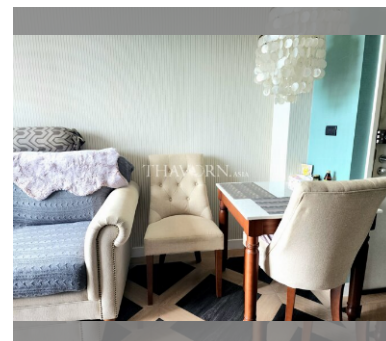

Condo for sale 1 bedroom 36 m² in Espana Condo Resort Pattaya, Pattaya

฿ 2,200,000

UNIT PARAMETERS:

UID	FS-240485
quota	foreign quota
type	1 bedroom
size	36m²
floor	5
view	city view
quality	not chosen
transfer fee payer	Seller 50/ Buyer 50

PROJECT PARAMETERS:

district	Jomtien
buildings	7
floors	8
built in	2018
maintenance	฿ 19,440/year

FACILITIES:

General information: resort, underground parking, covered parking.

Swimming pool: swimming pool, kids pool.

Chill zone: chill zone.

Health zone: gym, sauna.

Other: lobby, kids playgarden, CCTV, security, minimart.