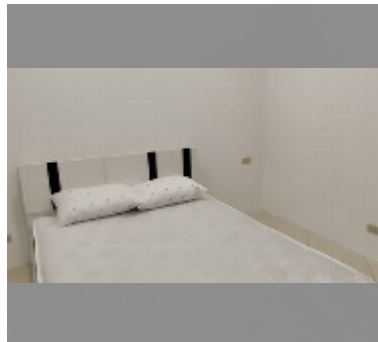

Condo for sale 3 bedroom 150 m² in Nordic Park Hill, Pattaya

฿ 8,630,000

UNIT PARAMETERS:

UID	FS-240483
quota	foreign quota
type	3 bedroom
size	150m²
floor	5
view	sea view

PROJECT PARAMETERS:

district	Pratumnak
buildings	1
floors	6
built in	2008

FACILITIES:

General information: lowrise, meters to beach: 500, minutes to beach: 5.

Swimming pool: swimming pool.

Health zone: gym, sauna.

Other: lobby, kids playgarden, CCTV, security, minimart, laundry.