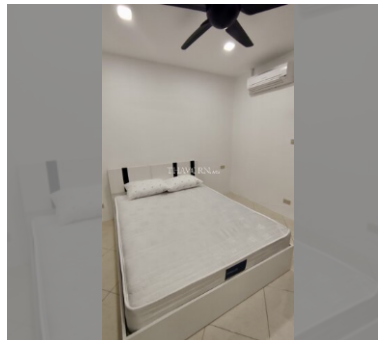

Condo for sale 3 bedroom 150 m² in Nordic Park Hill, Pattaya

฿ 8,900,000

UNIT PARAMETERS:

UID	FS-240483
quota	foreign quota
type	3 bedroom
size	150m²
floor	5
view	sea view
quality	not chosen
transfer fee payer	Seller 50/ Buyer 50

PROJECT PARAMETERS:

district	Pratumnak
buildings	1
floors	6
built in	2008

FACILITIES:

General information: lowrise, meters to beach: 500, minutes to beach: 5.

Swimming pool: swimming pool.

Health zone: gym, sauna.

Other: lobby, kids playgarden, CCTV, security, minimart, laundry.