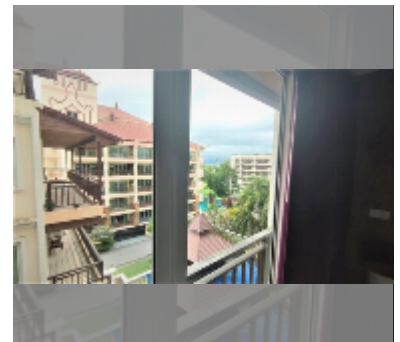

Condo for sale 2 bedroom 72 m² in Jomtien beach condominium, Pattaya

฿ 5,500,000

UNIT PARAMETERS:

UID	FS-240482
quota	foreign quota
type	2 bedroom
size	72m²
floor	5
view	pool view

PROJECT PARAMETERS:

district	Jomtien
buildings	5
floors	18
built in	1993

FACILITIES:

General information: highrise, open parking.

Swimming pool: swimming pool.

Chill zone: chill zone.

Health zone: gym.

Other: CCTV, security, minimart.