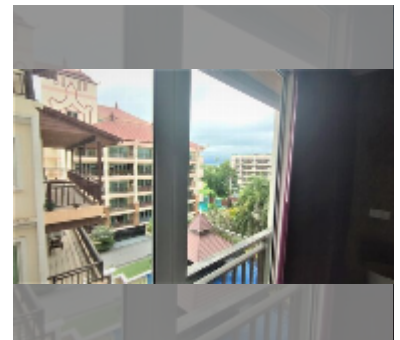

Condo for sale 2 bedroom 72 m² in Jomtien beach condominium, Pattaya

฿ 5,500,000

UNIT PARAMETERS:

UID	FS-240482
quota	foreign quota
type	2 bedroom
size	72m²
floor	5
view	pool view

PROJECT PARAMETERS:

district	Jomtien
buildings	5
floors	18
built in	1993

FACILITIES:

General information: highrise, open parking.

Swimming pool: swimming pool.

Chill zone: chill zone.

Health zone: gym.

Other: CCTV, security, minimart.