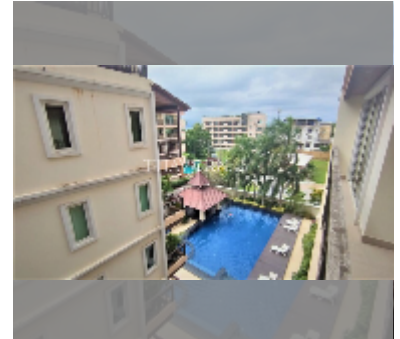

Condo for sale 2 bedroom 72 m² in Jomtien beach condominium, Pattaya

฿ 5,500,000

UNIT PARAMETERS:

UID	FS-240482
quota	foreign quota
type	2 bedroom
size	72m ²
floor	5
view	pool view

PROJECT PARAMETERS:

district	Jomtien
buildings	5
floors	18
built in	1993

FACILITIES:

General information: highrise, open parking.

Swimming pool: swimming pool.

Chill zone: chill zone.

Health zone: gym.

Other: CCTV, security, minimart.

details