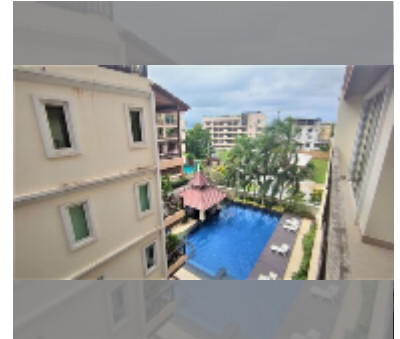

Condo for sale 2 bedroom 72 m² in Jomtien beach condominium, Pattaya

฿ 5,500,000

UNIT PARAMETERS:

UID	FS-240482
quota	foreign quota
type	2 bedroom
size	72m ²
floor	5
view	pool view

PROJECT PARAMETERS:

district	Jomtien
buildings	5
floors	18
built in	1993

FACILITIES:

General information: highrise, open parking.

Swimming pool: swimming pool.

Chill zone: chill zone.

Health zone: gym.

Other: CCTV, security, minimart.

[details](#)