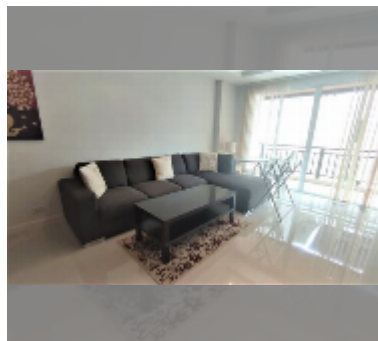

Condo for sale 2 bedroom 72 m² in Jomtien beach condominium, Pattaya

฿ 5,500,000

UNIT PARAMETERS:

UID	FS-240482
quota	foreign quota
type	2 bedroom
size	72m²
floor	5
view	pool view

PROJECT PARAMETERS:

district	Jomtien
buildings	5
floors	18
built in	1993

FACILITIES:

General information: highrise, open parking.

Swimming pool: swimming pool.

Chill zone: chill zone.

Health zone: gym.

Other: CCTV, security, minimart.