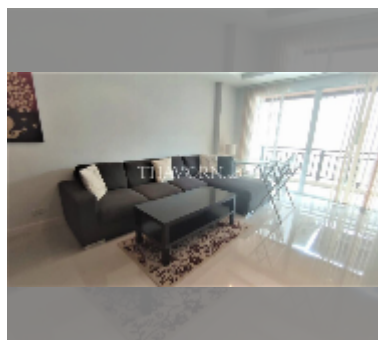

Condo for sale 2 bedroom 72 m² in Jomtien beach condominium, Pattaya

฿ 5,500,000

UNIT PARAMETERS:

UID	FS-240482
quota	foreign quota
type	2 bedroom
size	72m²
floor	5
view	pool view

PROJECT PARAMETERS:

district	Jomtien
buildings	5
floors	18
built in	1993

FACILITIES:

General information: highrise, open parking.

Swimming pool: swimming pool.

Chill zone: chill zone.

Health zone: gym.

Other: CCTV, security, minimart.