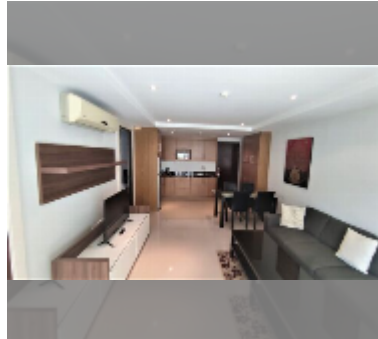

Condo for sale 2 bedroom 72 m² in Jomtien beach condominium, Pattaya

฿ 5,500,000

UNIT PARAMETERS:

UID	FS-240482
quota	foreign quota
type	2 bedroom
size	72m ²
floor	5
view	pool view

PROJECT PARAMETERS:

district	Jomtien
buildings	5
floors	18
built in	1993

FACILITIES:

General information: highrise, open parking.

Swimming pool: swimming pool.

Chill zone: chill zone.

Health zone: gym.

Other: CCTV, security, minimart.

[details](#)