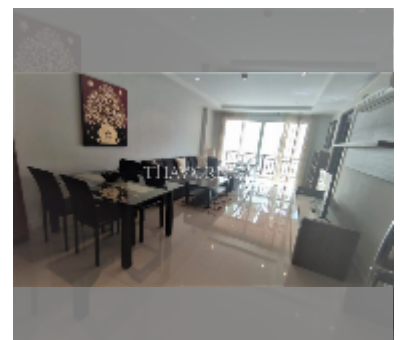

Condo for sale 2 bedroom 72 m² in Jomtien beach condominium, Pattaya

฿ 5,500,000

UNIT PARAMETERS:

UID	FS-240482
quota	foreign quota
type	2 bedroom
size	72m ²
floor	5
view	pool view

PROJECT PARAMETERS:

district	Jomtien
buildings	5
floors	18
built in	1993

FACILITIES:

General information: highrise, open parking.

Swimming pool: swimming pool.

Chill zone: chill zone.

Health zone: gym.

Other: CCTV, security, minimart.

details