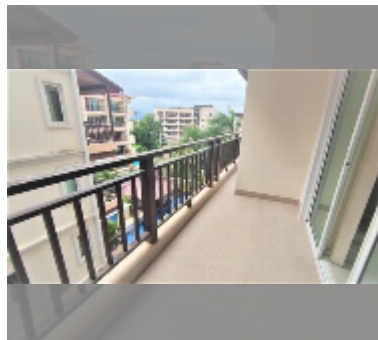

Condo for sale 2 bedroom 72 m² in Jomtien beach condominium, Pattaya

฿ 5,500,000

UNIT PARAMETERS:

UID	FS-240482
quota	foreign quota
type	2 bedroom
size	72m ²
floor	5
view	pool view

PROJECT PARAMETERS:

district	Jomtien
buildings	5
floors	18
built in	1993

FACILITIES:

General information: highrise, open parking.

Swimming pool: swimming pool.

Chill zone: chill zone.

Health zone: gym.

Other: CCTV, security, minimart.

[details](#)