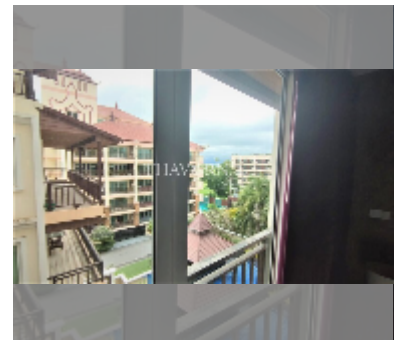

Condo for sale 2 bedroom 72 m² in Jomtien beach condominium, Pattaya

฿ 5,500,000

UNIT PARAMETERS:

UID	FS-240482
quota	foreign quota
type	2 bedroom
size	72m ²
floor	5
view	pool view

PROJECT PARAMETERS:

district	Jomtien
buildings	5
floors	18
built in	1993

FACILITIES:

General information: highrise, open parking.

Swimming pool: swimming pool.

Chill zone: chill zone.

Health zone: gym.

Other: CCTV, security, minimart.

details