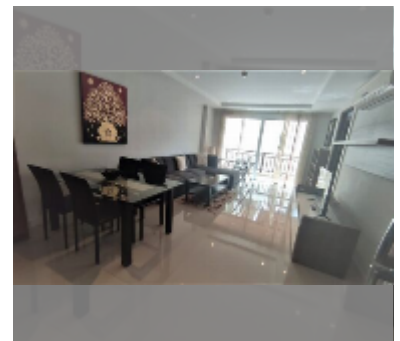

Condo for sale 2 bedroom 72 m² in Jomtien beach condominium, Pattaya

฿ 5,500,000

UNIT PARAMETERS:

UID	FS-240482
quota	foreign quota
type	2 bedroom
size	72m ²
floor	5
view	pool view

PROJECT PARAMETERS:

district	Jomtien
buildings	5
floors	18
built in	1993

FACILITIES:

General information: highrise, open parking.

Swimming pool: swimming pool.

Chill zone: chill zone.

Health zone: gym.

Other: CCTV, security, minimart.

[details](#)