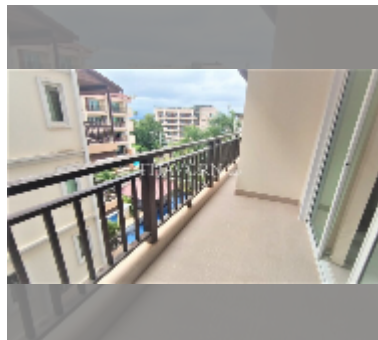

Condo for sale 2 bedroom 72 m² in Jomtien beach condominium, Pattaya

฿ 5,500,000

UNIT PARAMETERS:

UID	FS-240482
quota	foreign quota
type	2 bedroom
size	72m ²
floor	5
view	pool view

PROJECT PARAMETERS:

district	Jomtien
buildings	5
floors	18
built in	1993

FACILITIES:

General information: highrise, open parking.

Swimming pool: swimming pool.

Chill zone: chill zone.

Health zone: gym.

Other: CCTV, security, minimart.

details