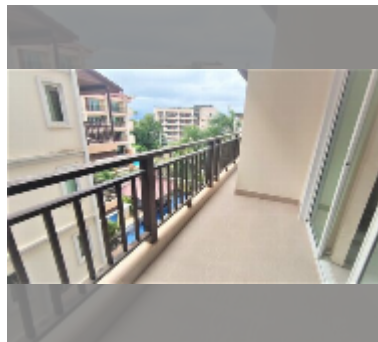

Condo for sale 2 bedroom 72 m² in Jomtien beach condominium, Pattaya

฿ 5,500,000

UNIT PARAMETERS:

UID	FS-240482
quota	foreign quota
type	2 bedroom
size	72m ²
floor	5
view	pool view

PROJECT PARAMETERS:

district	Jomtien
buildings	5
floors	18
built in	1993

FACILITIES:

General information: highrise, open parking.

Swimming pool: swimming pool.

Chill zone: chill zone.

Health zone: gym.

Other: CCTV, security, minimart.

[details](#)